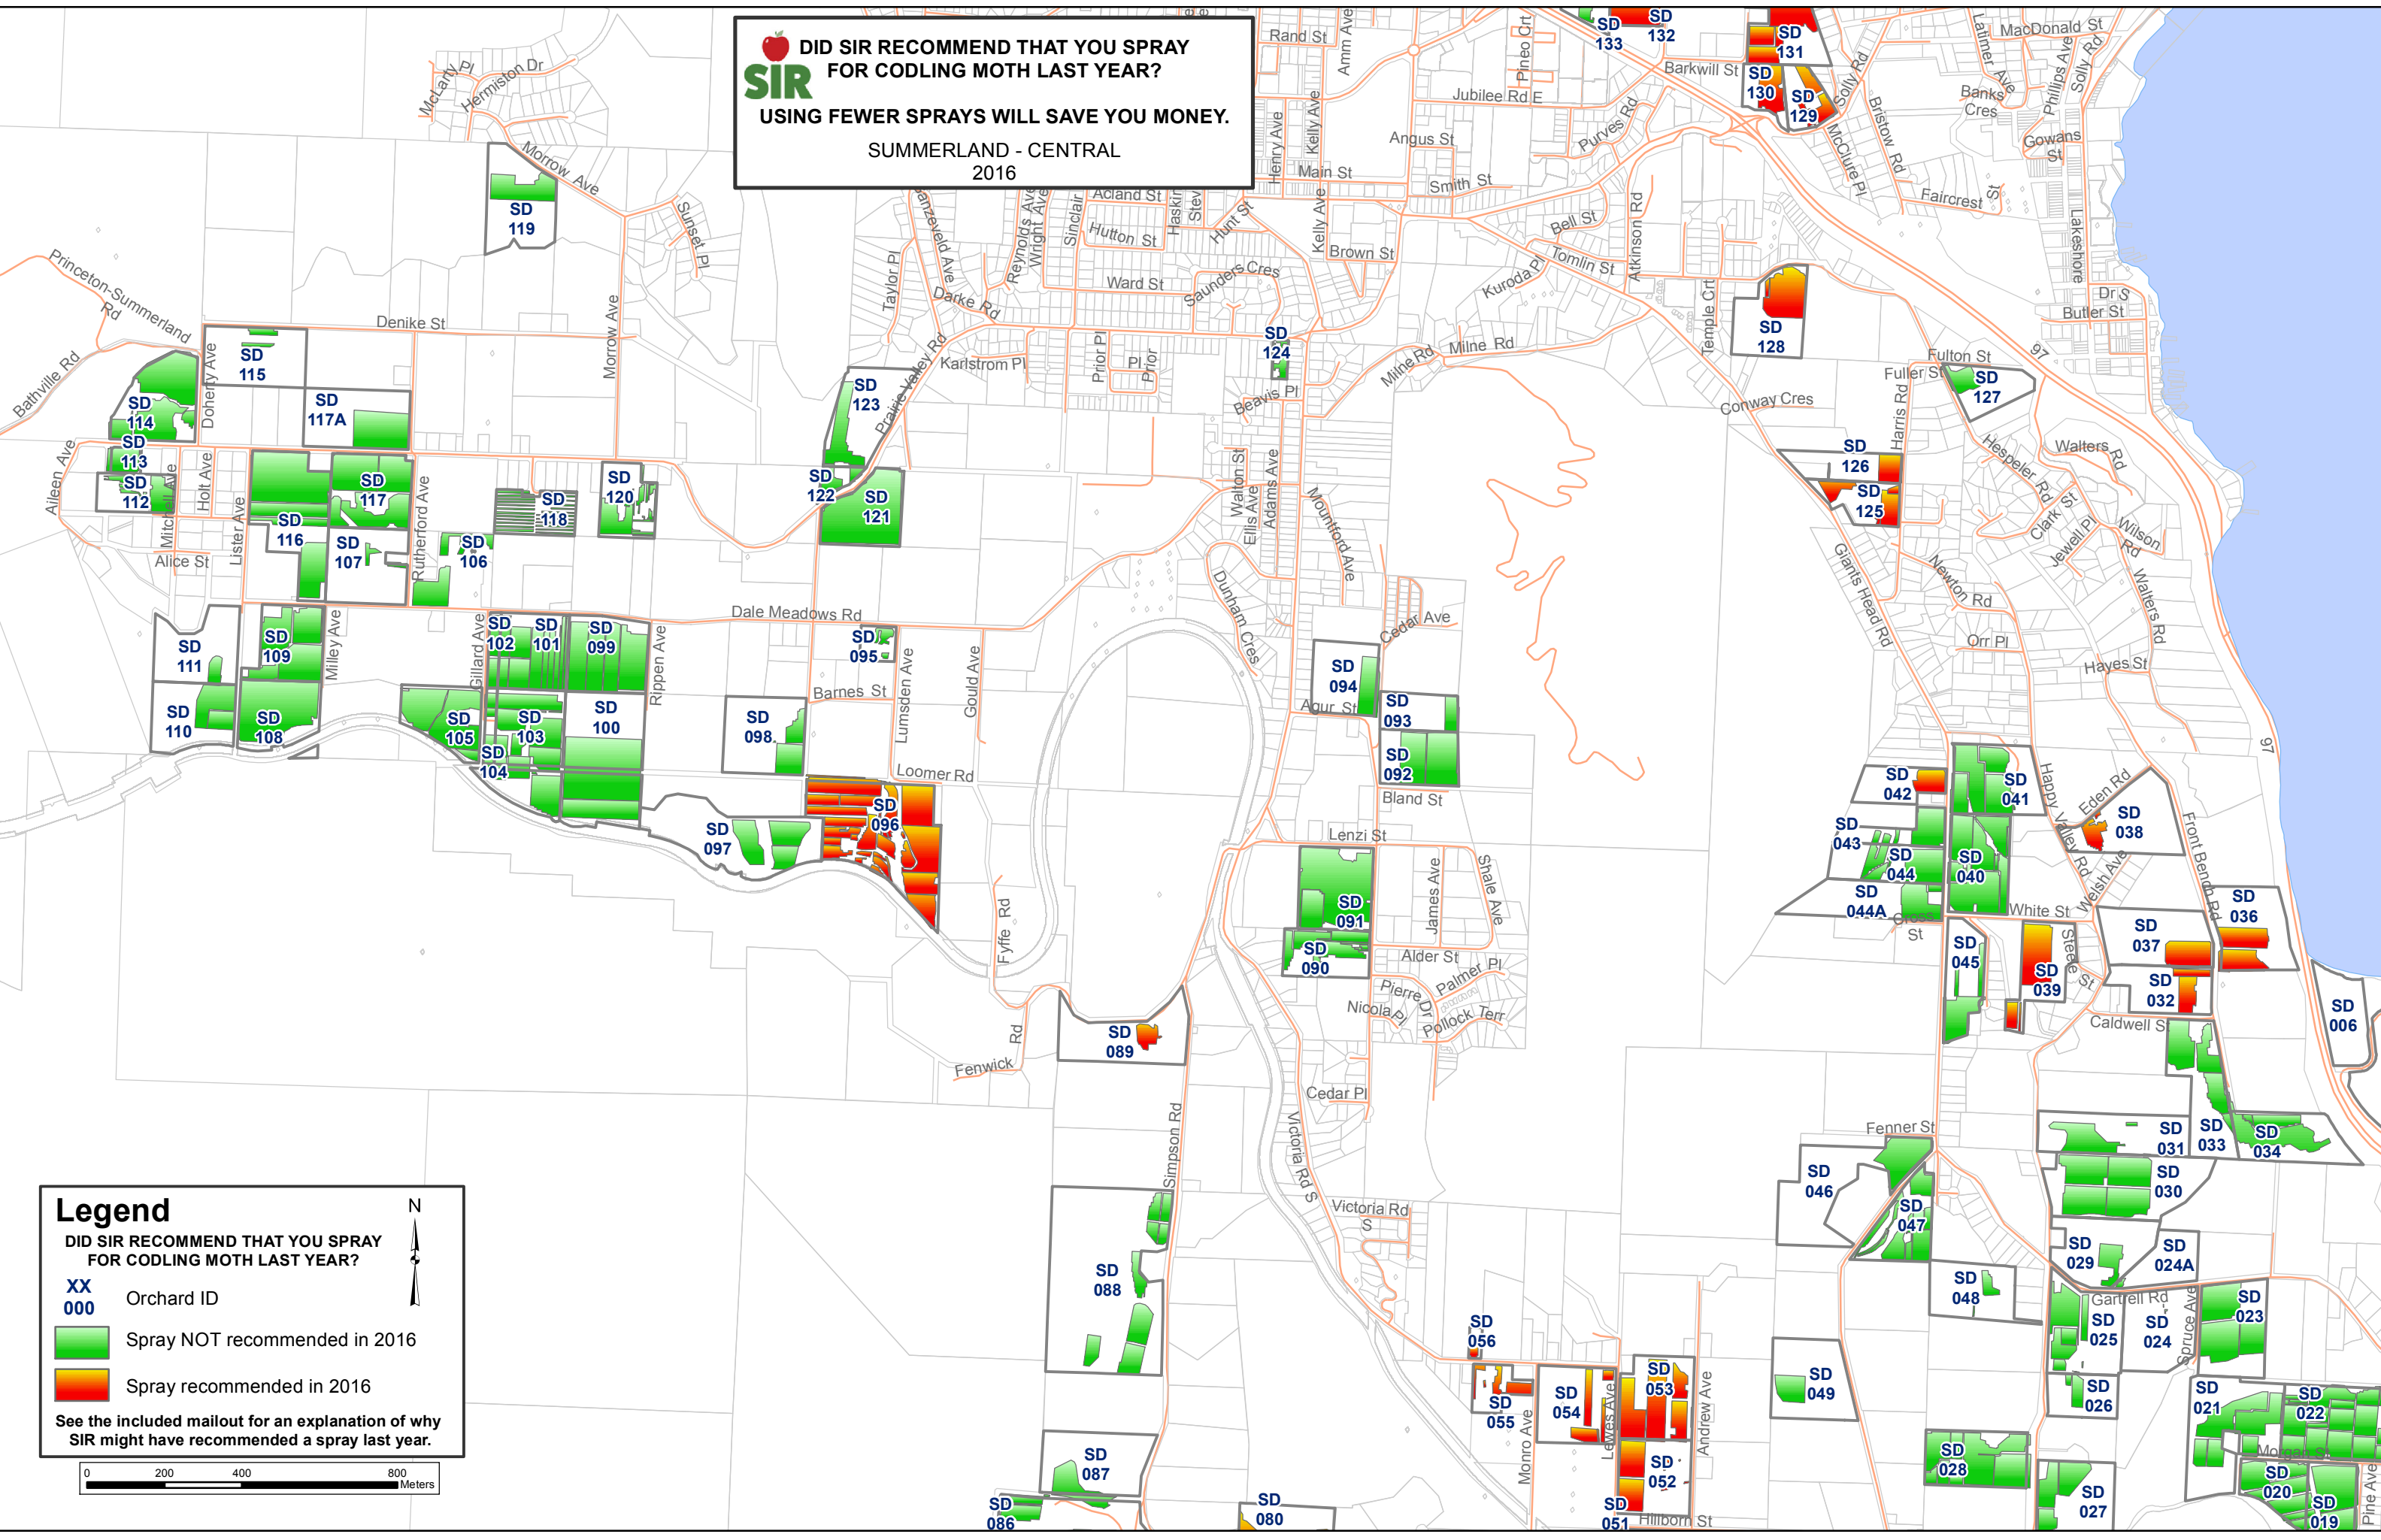

SIR DID SIR RECOMMEND THAT YOU SPRAY FOR CODLING MOTH LAST YEAR?
 USING FEWER SPRAYS WILL SAVE YOU MONEY.
 SUMMERLAND - CENTRAL
 2016

Legend

DID SIR RECOMMEND THAT YOU SPRAY FOR CODLING MOTH LAST YEAR?

XX 000 Orchard ID

■ Spray NOT recommended in 2016

■ Spray recommended in 2016

See the included mailout for an explanation of why SIR might have recommended a spray last year.