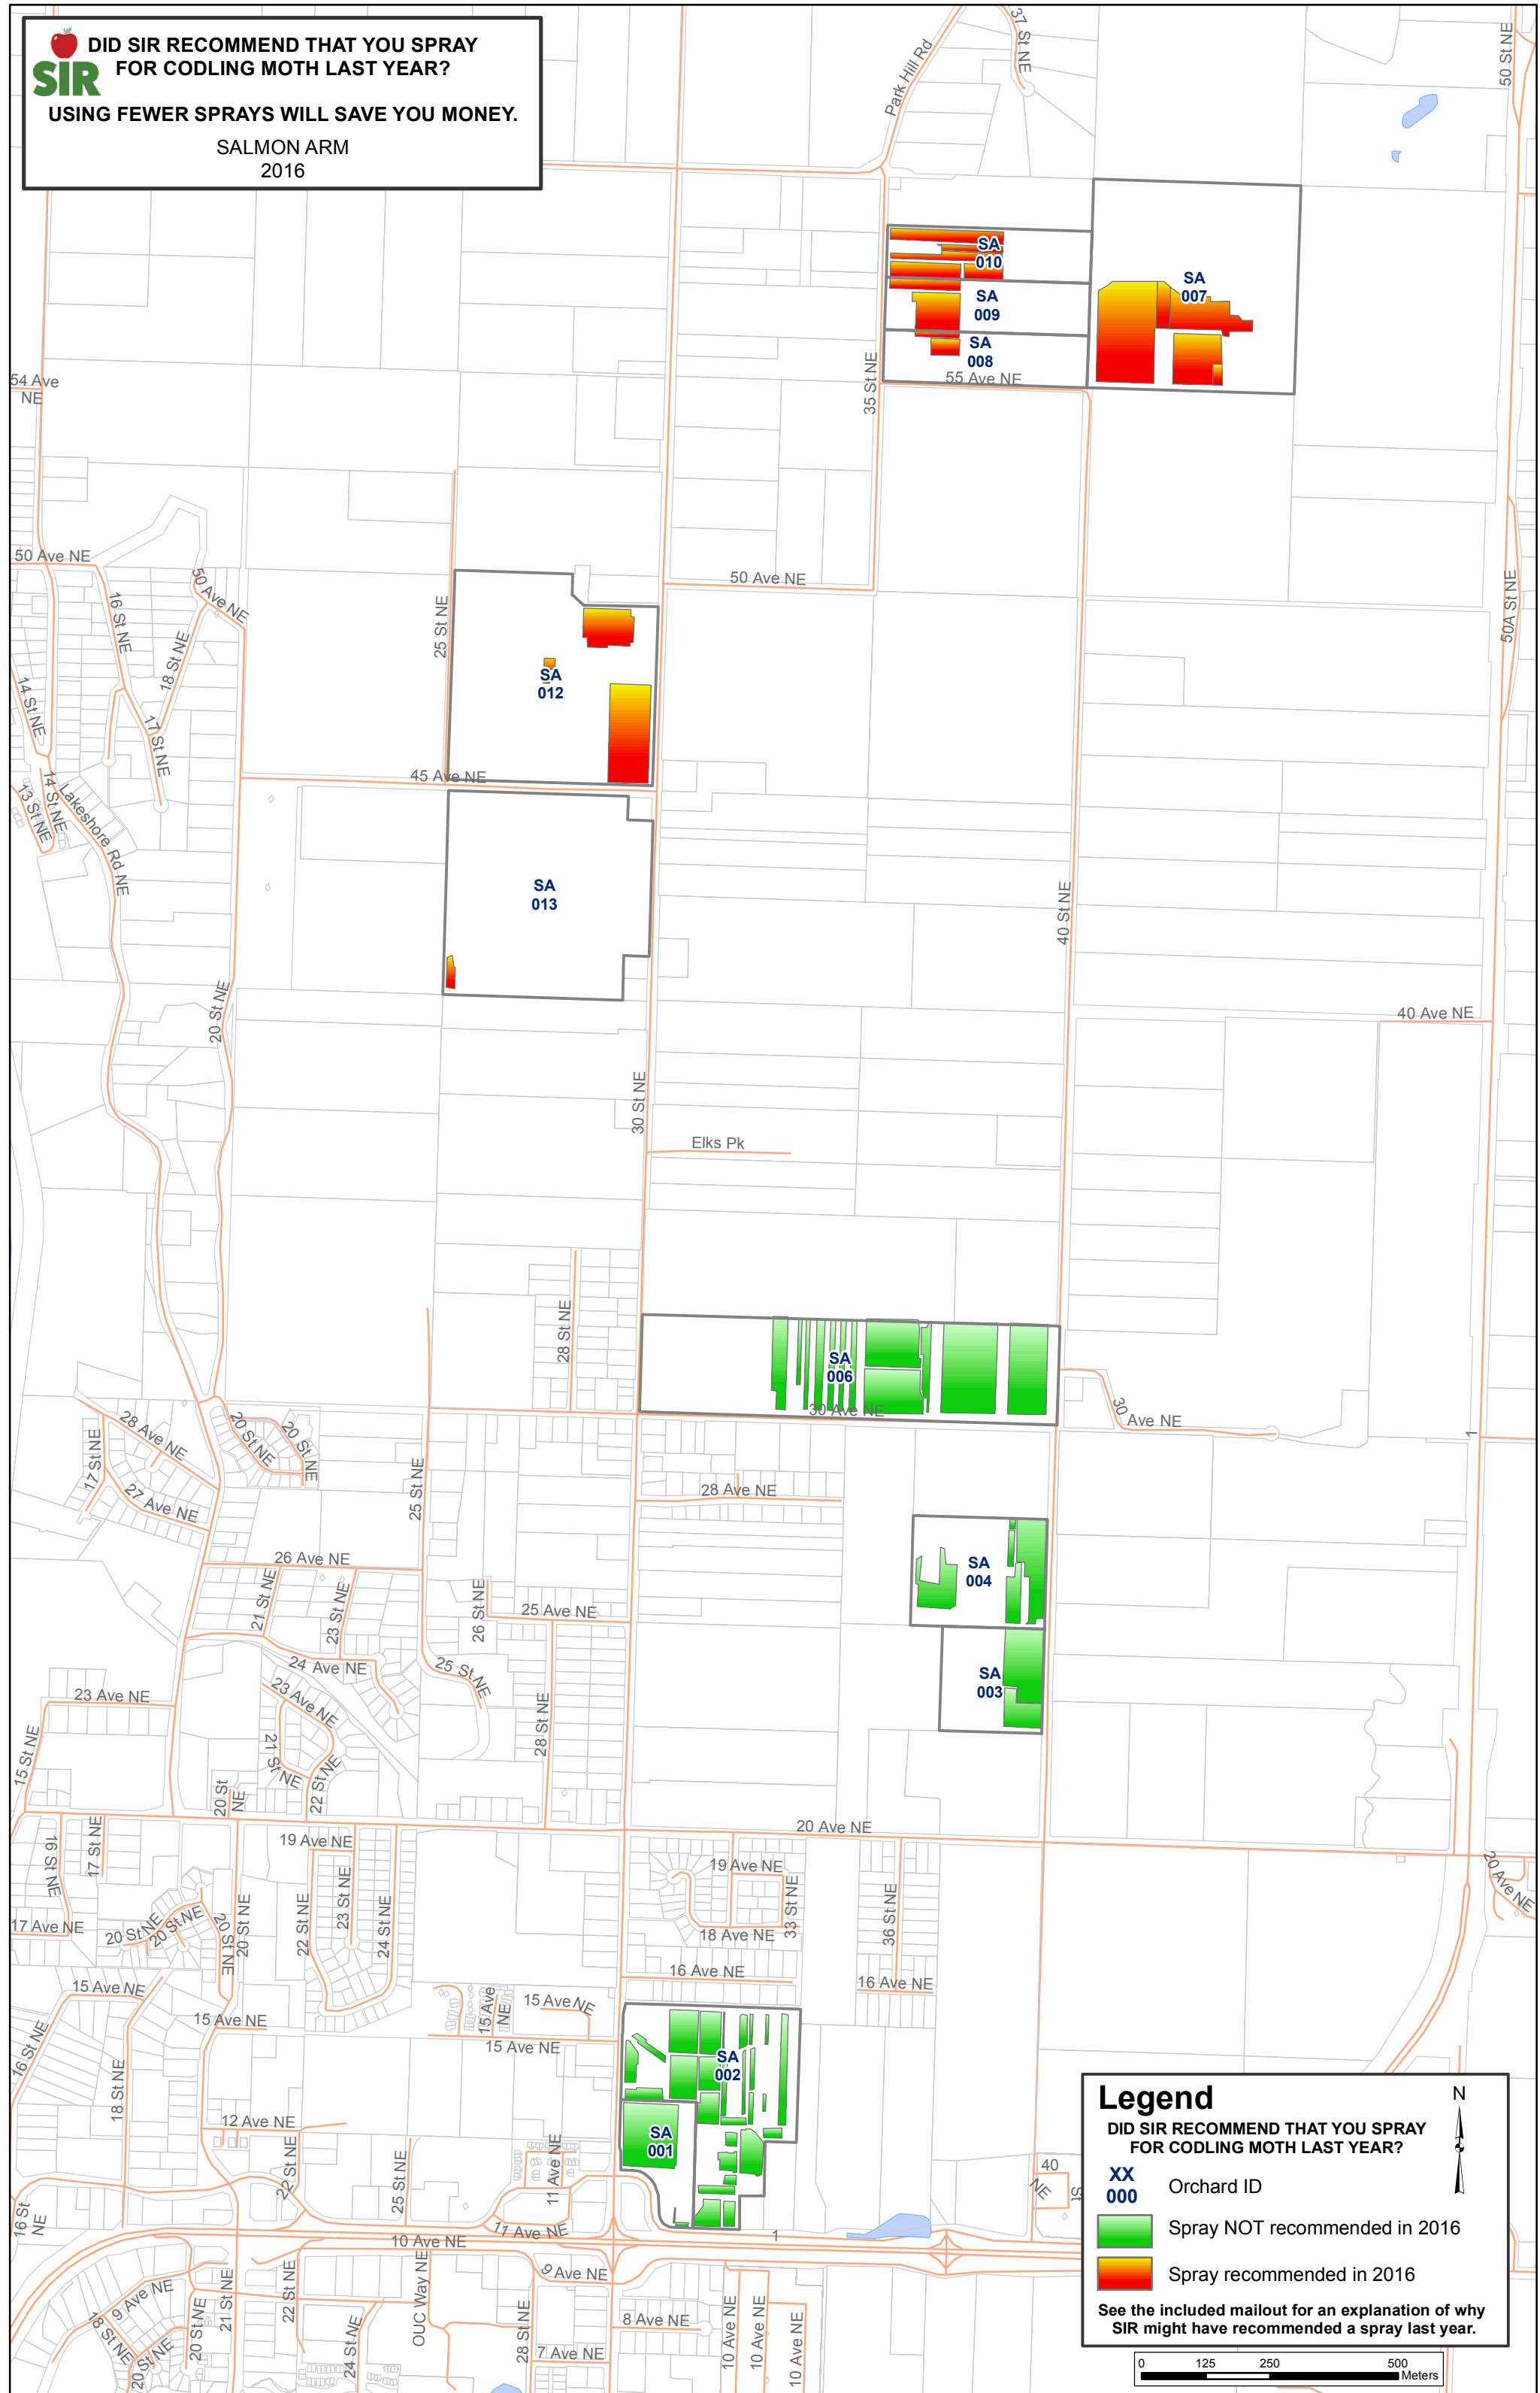

DID SIR RECOMMEND THAT YOU SPRAY FOR CODLING MOTH LAST YEAR?
USING FEWER SPRAYS WILL SAVE YOU MONEY.

SALMON ARM
 2016

Legend

DID SIR RECOMMEND THAT YOU SPRAY FOR CODLING MOTH LAST YEAR?

XX Orchard ID

Green Spray NOT recommended in 2016

Red/Orange Spray recommended in 2016

See the included mailout for an explanation of why SIR might have recommended a spray last year.

0 125 250 500 Meters