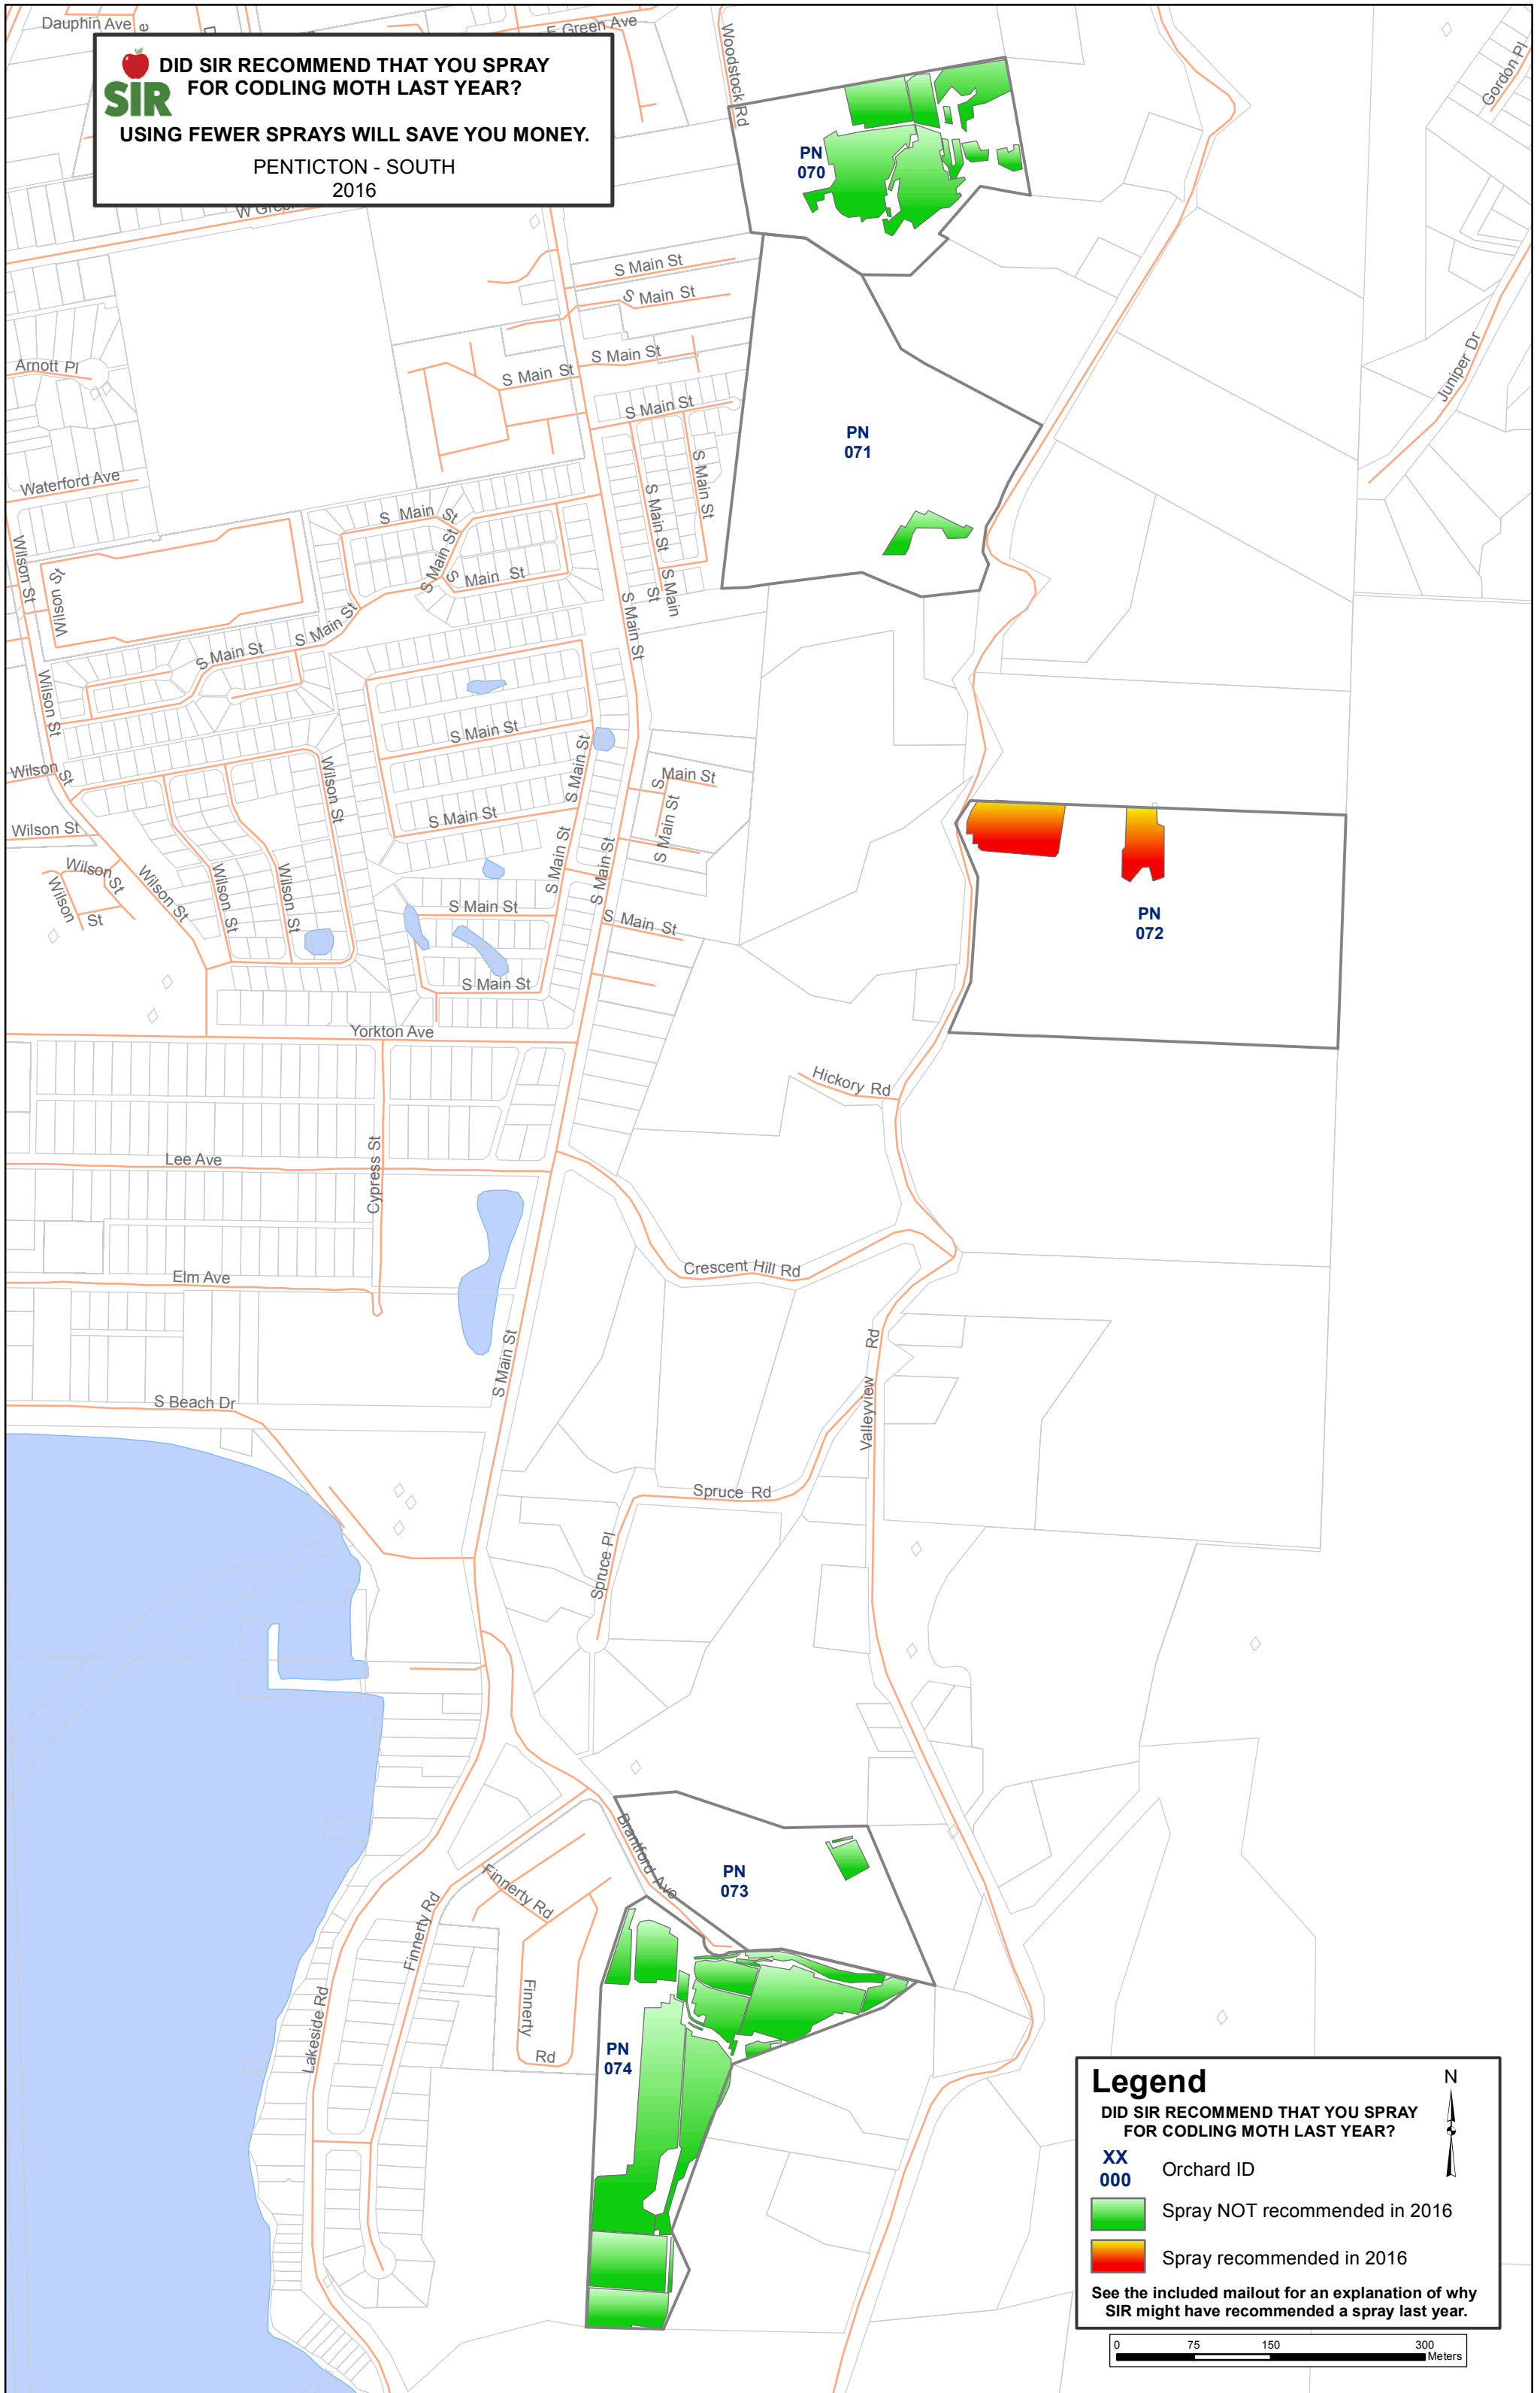

DID SIR RECOMMEND THAT YOU SPRAY FOR CODLING MOTH LAST YEAR?

USING FEWER SPRAYS WILL SAVE YOU MONEY.

**PENTICTON - SOUTH
2016**

Legend

DID SIR RECOMMEND THAT YOU SPRAY FOR CODLING MOTH LAST YEAR?

XX 000 Orchard ID