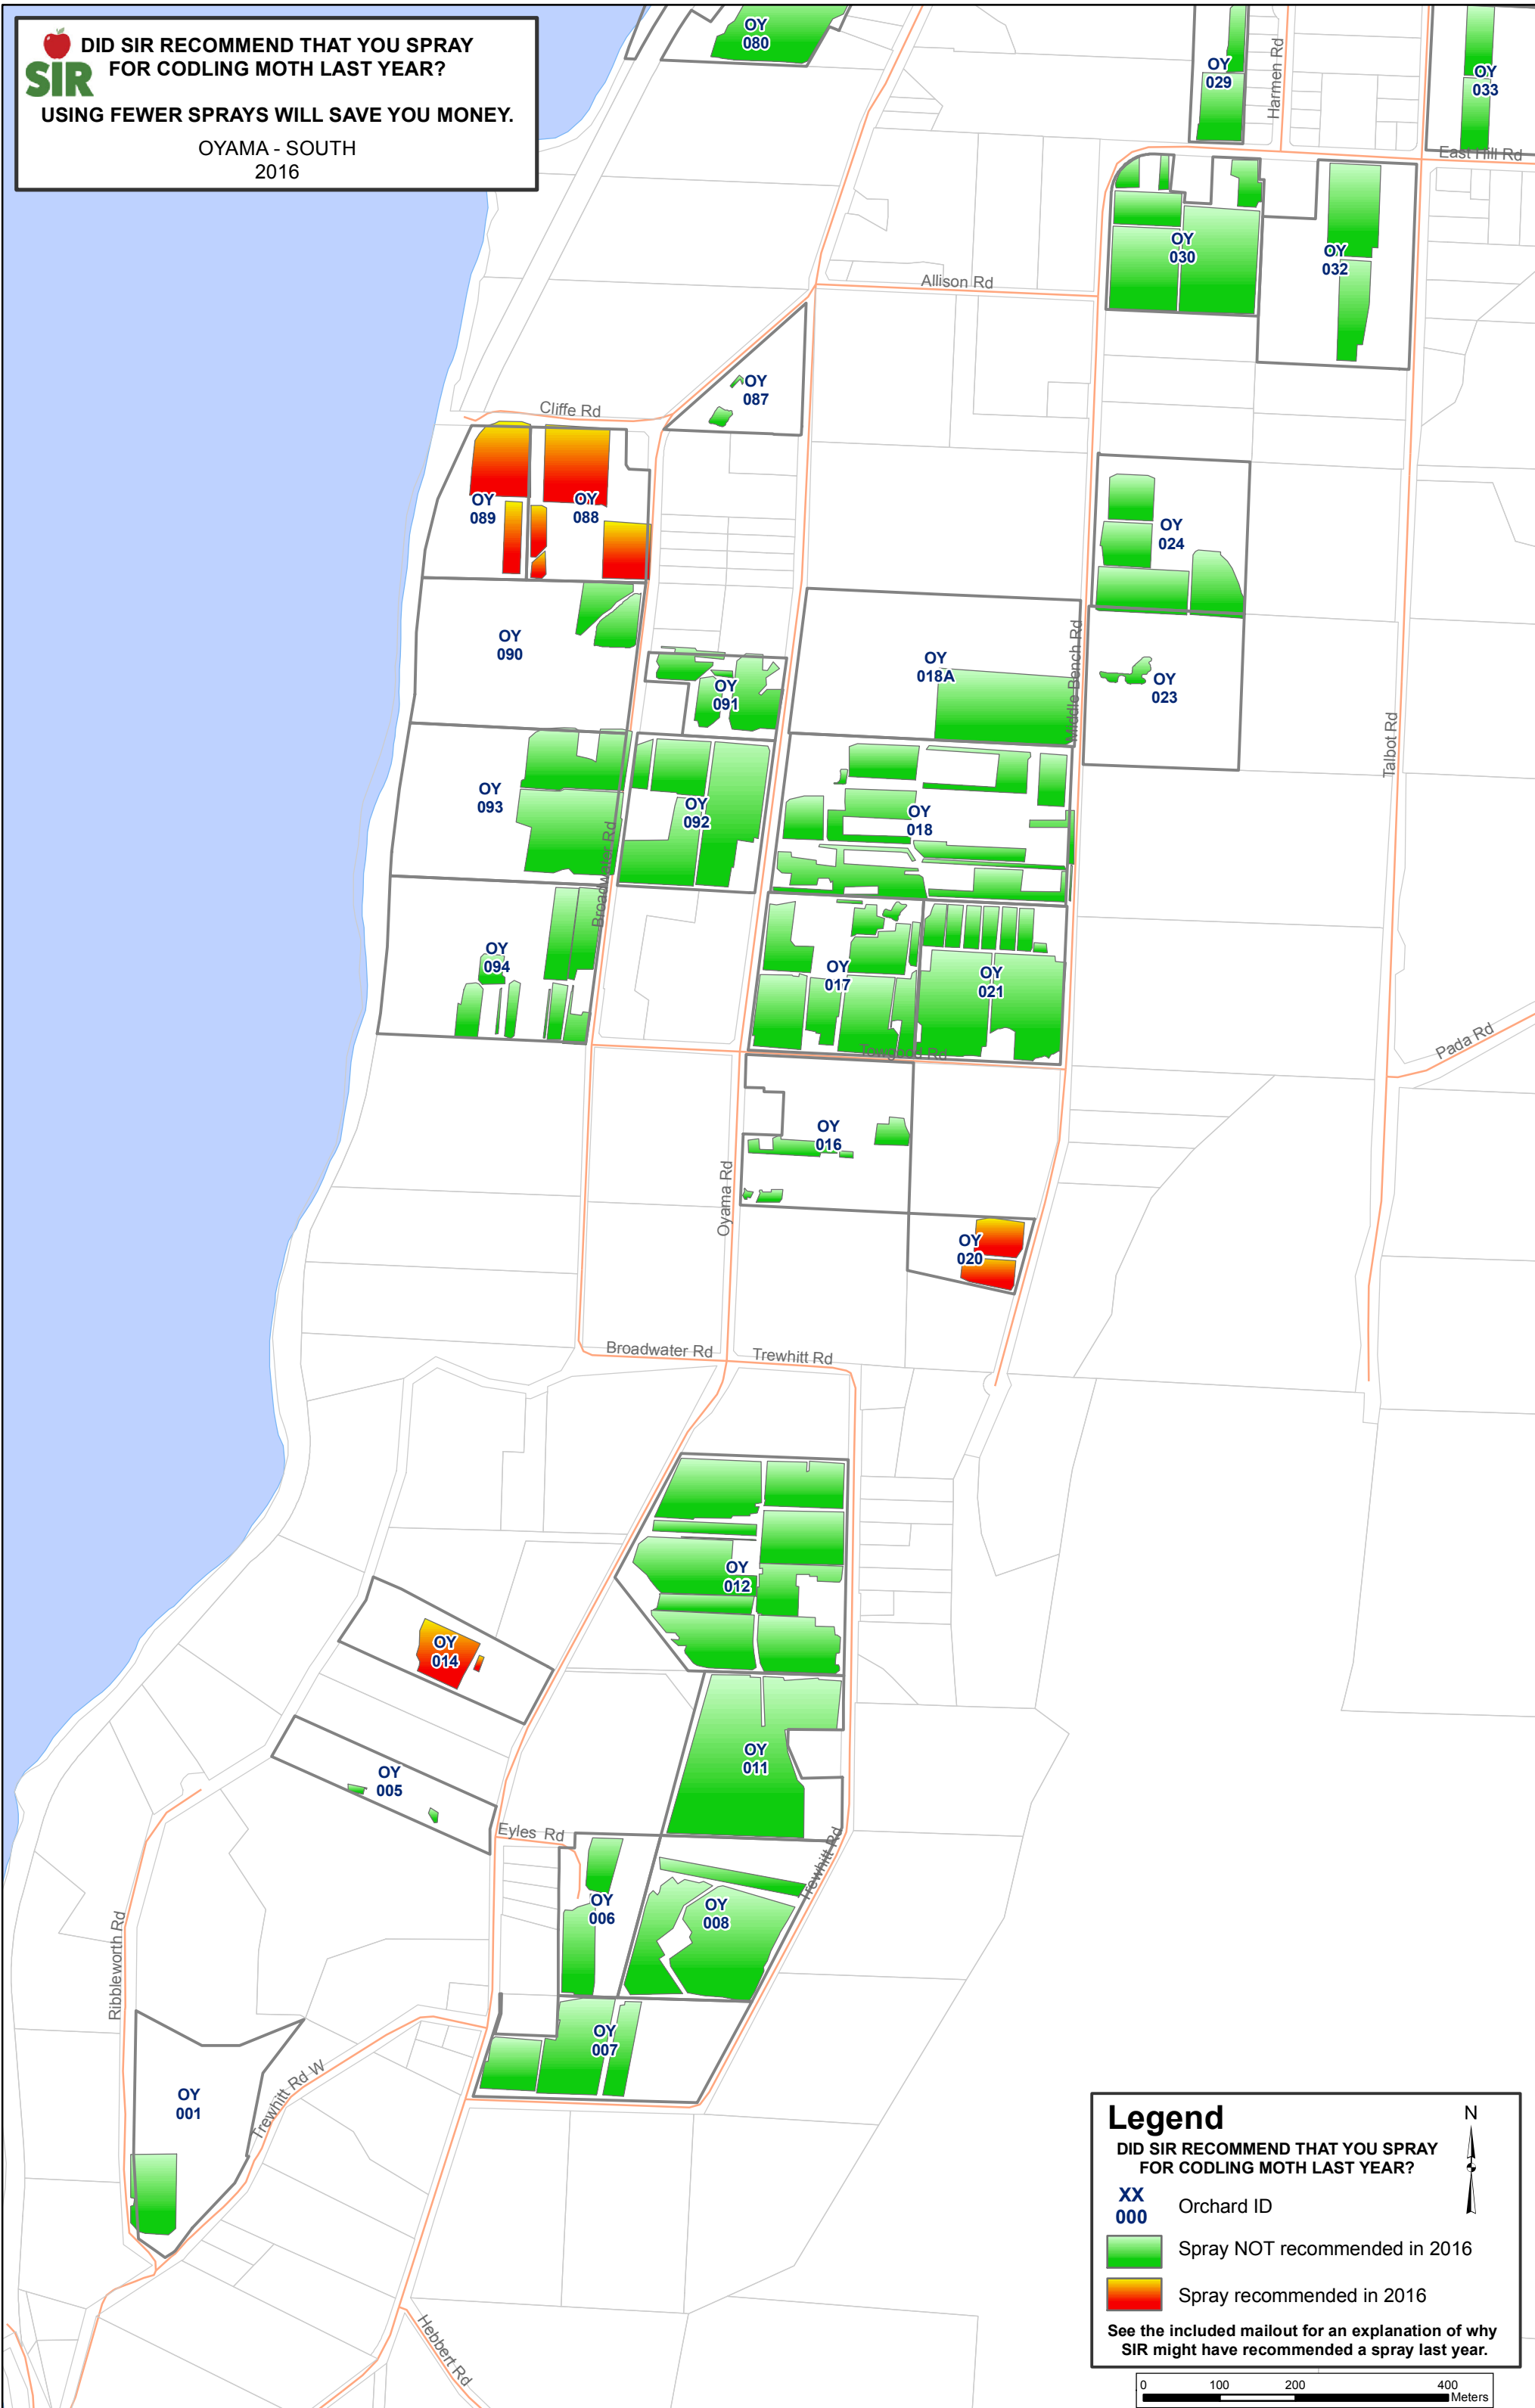

SIR DID SIR RECOMMEND THAT YOU SPRAY FOR CODLING MOTH LAST YEAR?
 USING FEWER SPRAYS WILL SAVE YOU MONEY.
 OYAMA - SOUTH
 2016

Legend

DID SIR RECOMMEND THAT YOU SPRAY FOR CODLING MOTH LAST YEAR?

XX Orchard ID
000

 Spray NOT recommended in 2016

 Spray recommended in 2016

See the included mailout for an explanation of why SIR might have recommended a spray last year.

0 100 200 400 Meters

N