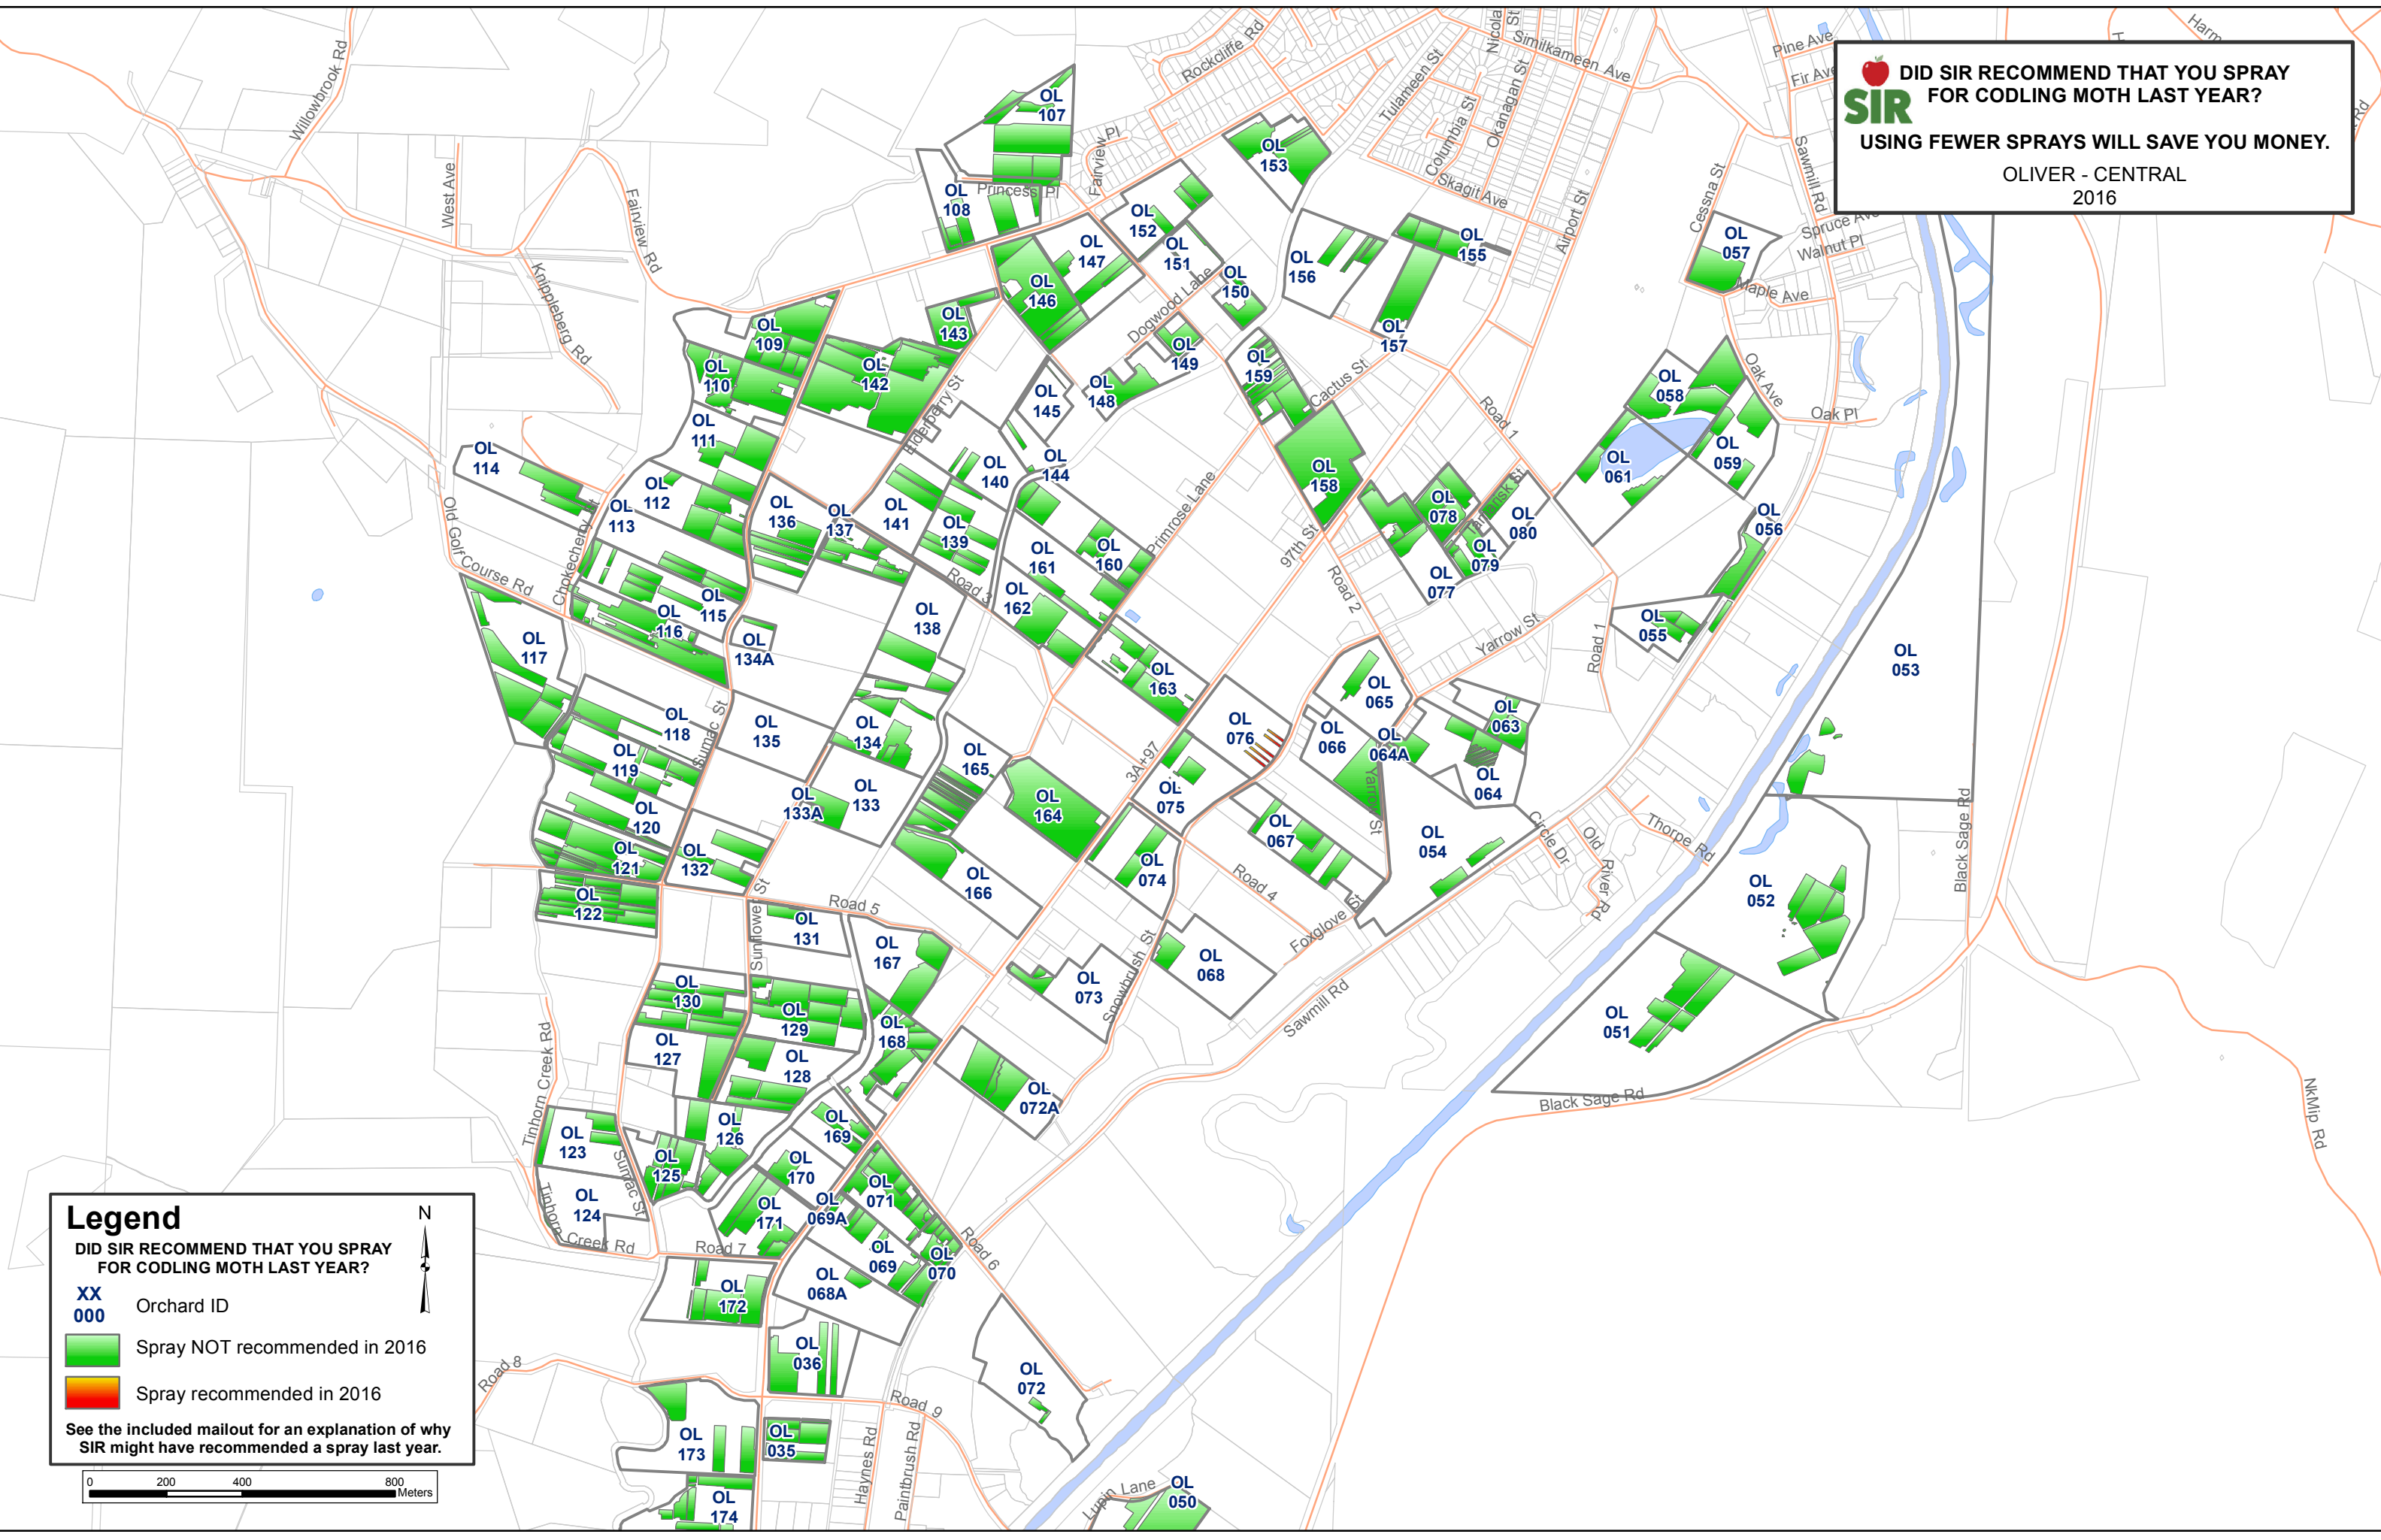

SIR DID SIR RECOMMEND THAT YOU SPRAY FOR CODLING MOTH LAST YEAR?
USING FEWER SPRAYS WILL SAVE YOU MONEY.
OLIVER - CENTRAL
2016

Legend

DID SIR RECOMMEND THAT YOU SPRAY FOR CODLING MOTH LAST YEAR?

XX
000 Orchard ID

■ Spray NOT recommended in 2016

■ Spray recommended in 2016

See the included mailout for an explanation of why SIR might have recommended a spray last year.