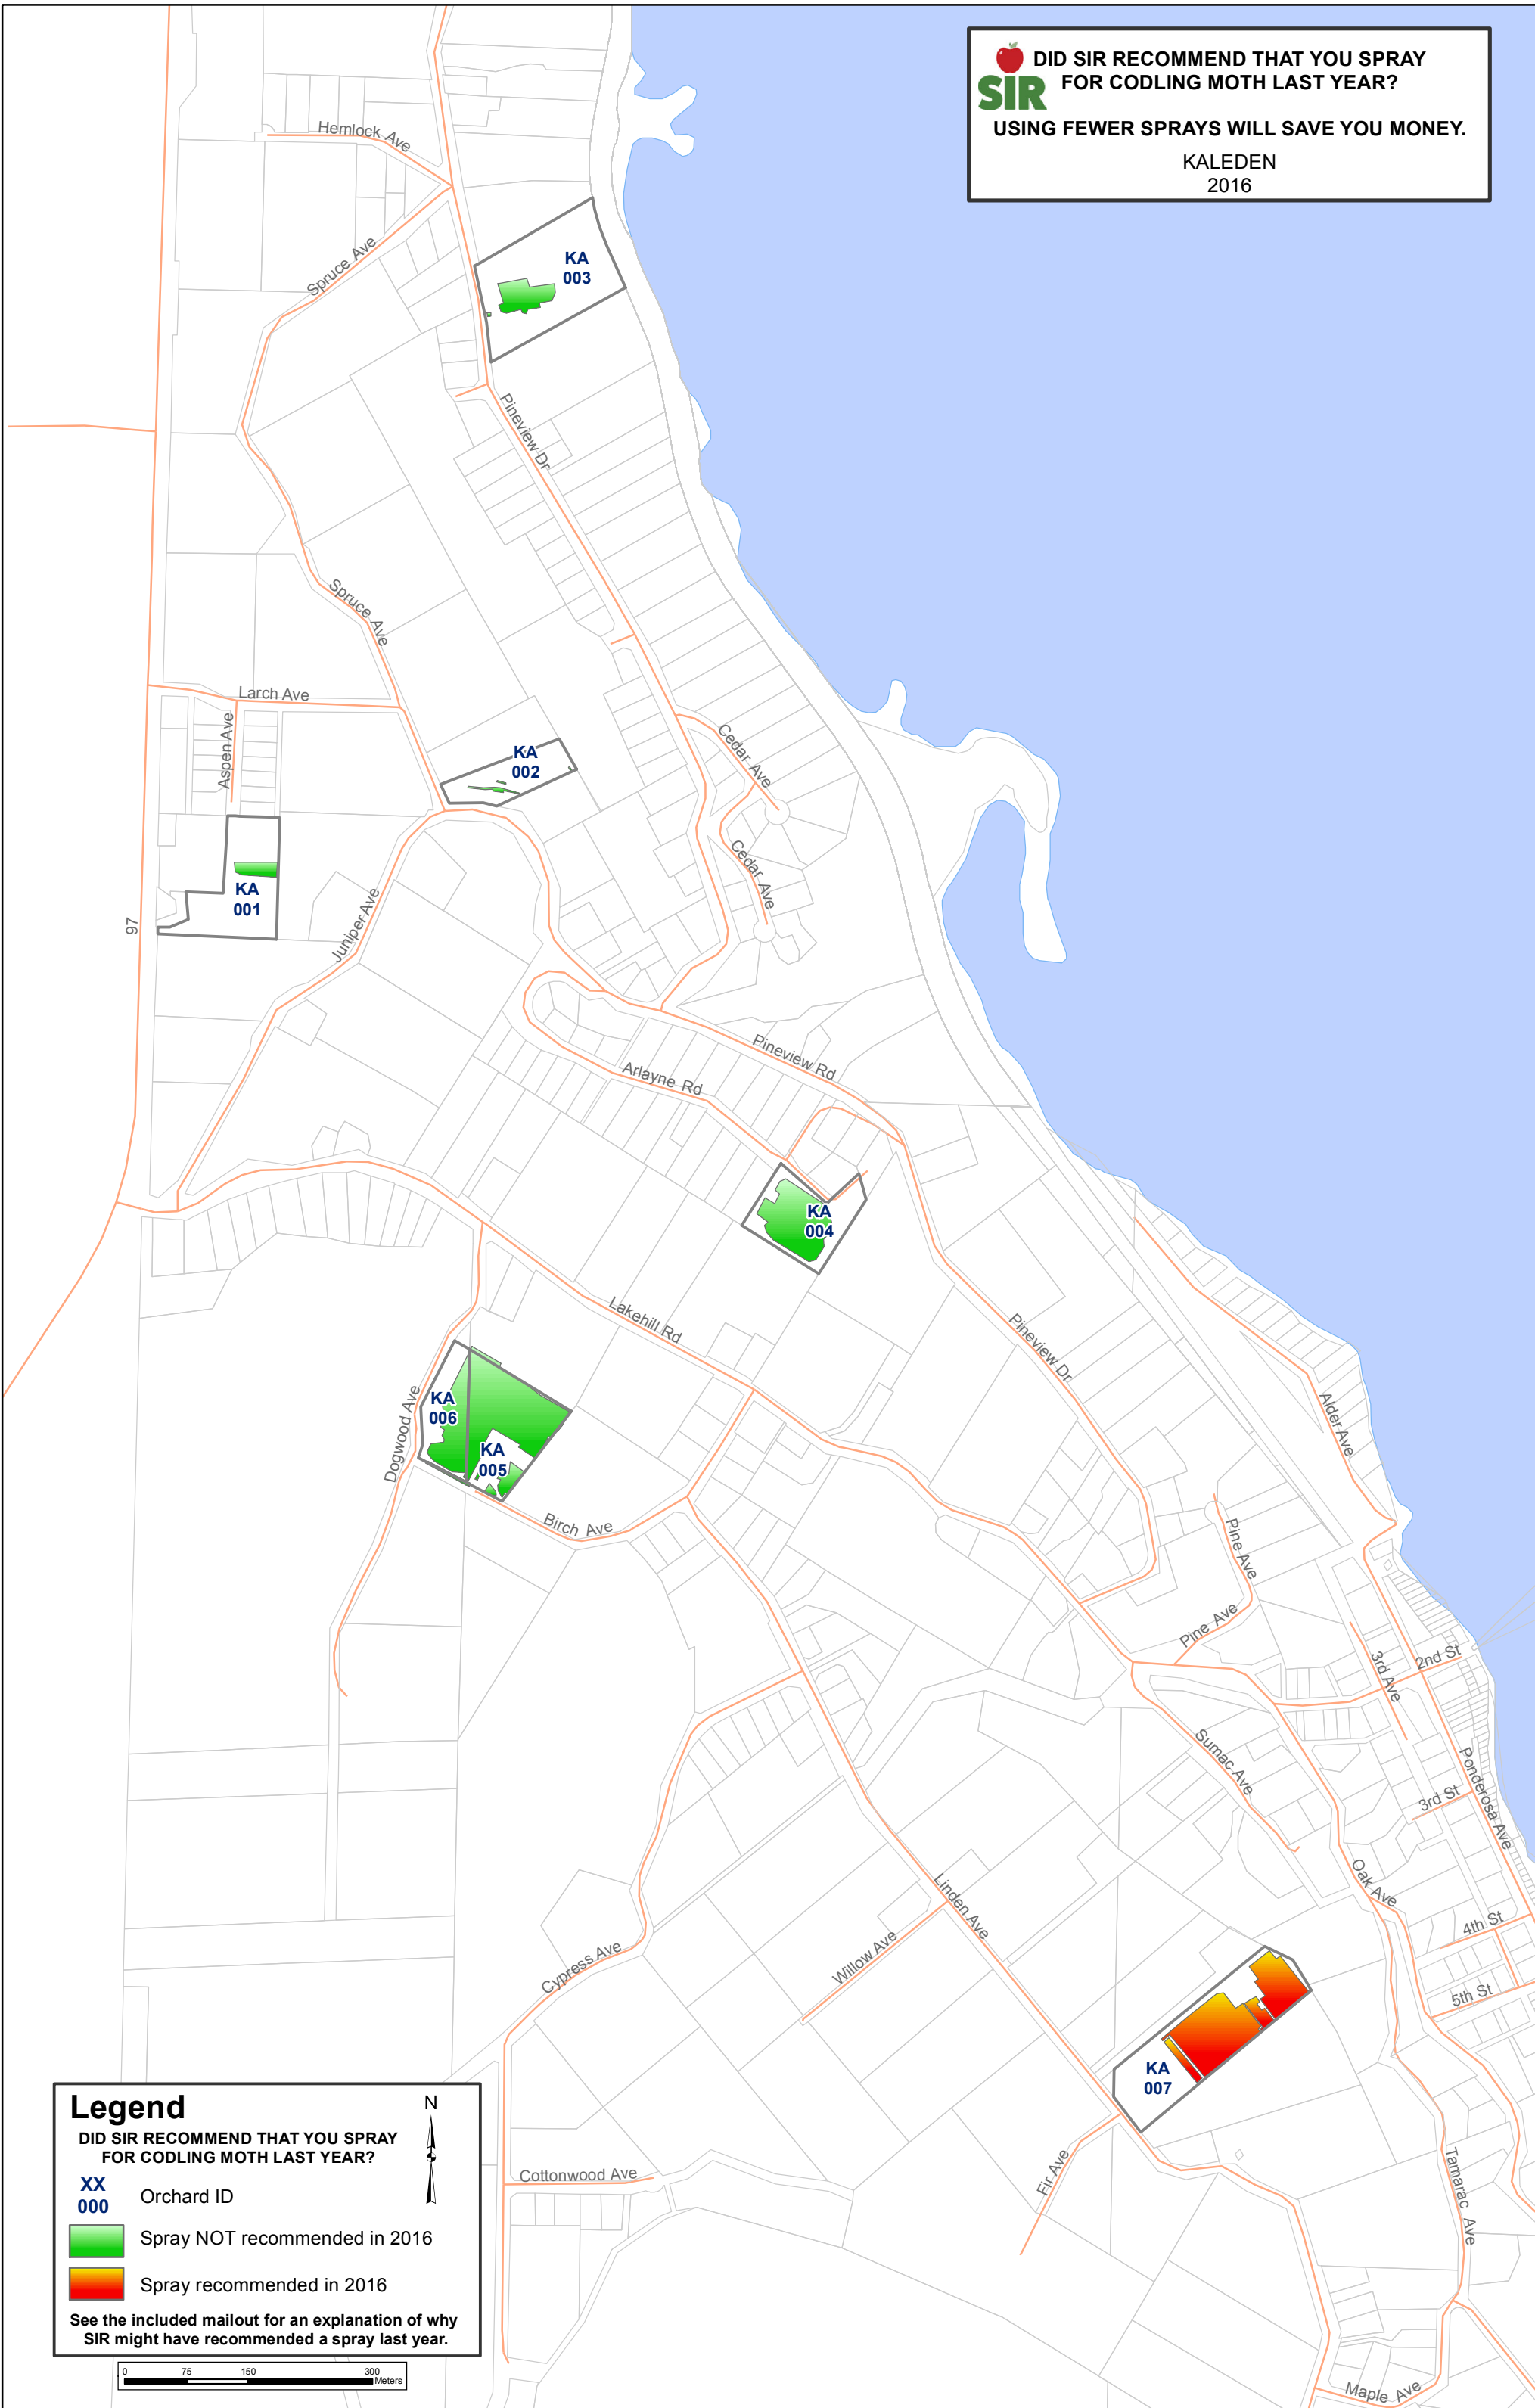

DID SIR RECOMMEND THAT YOU SPRAY FOR CODLING MOTH LAST YEAR?
USING FEWER SPRAYS WILL SAVE YOU MONEY.
 KALEDEN
 2016

Legend

DID SIR RECOMMEND THAT YOU SPRAY FOR CODLING MOTH LAST YEAR?

XX
000 Orchard ID

 Spray NOT recommended in 2016

 Spray recommended in 2016

See the included mailout for an explanation of why SIR might have recommended a spray last year.