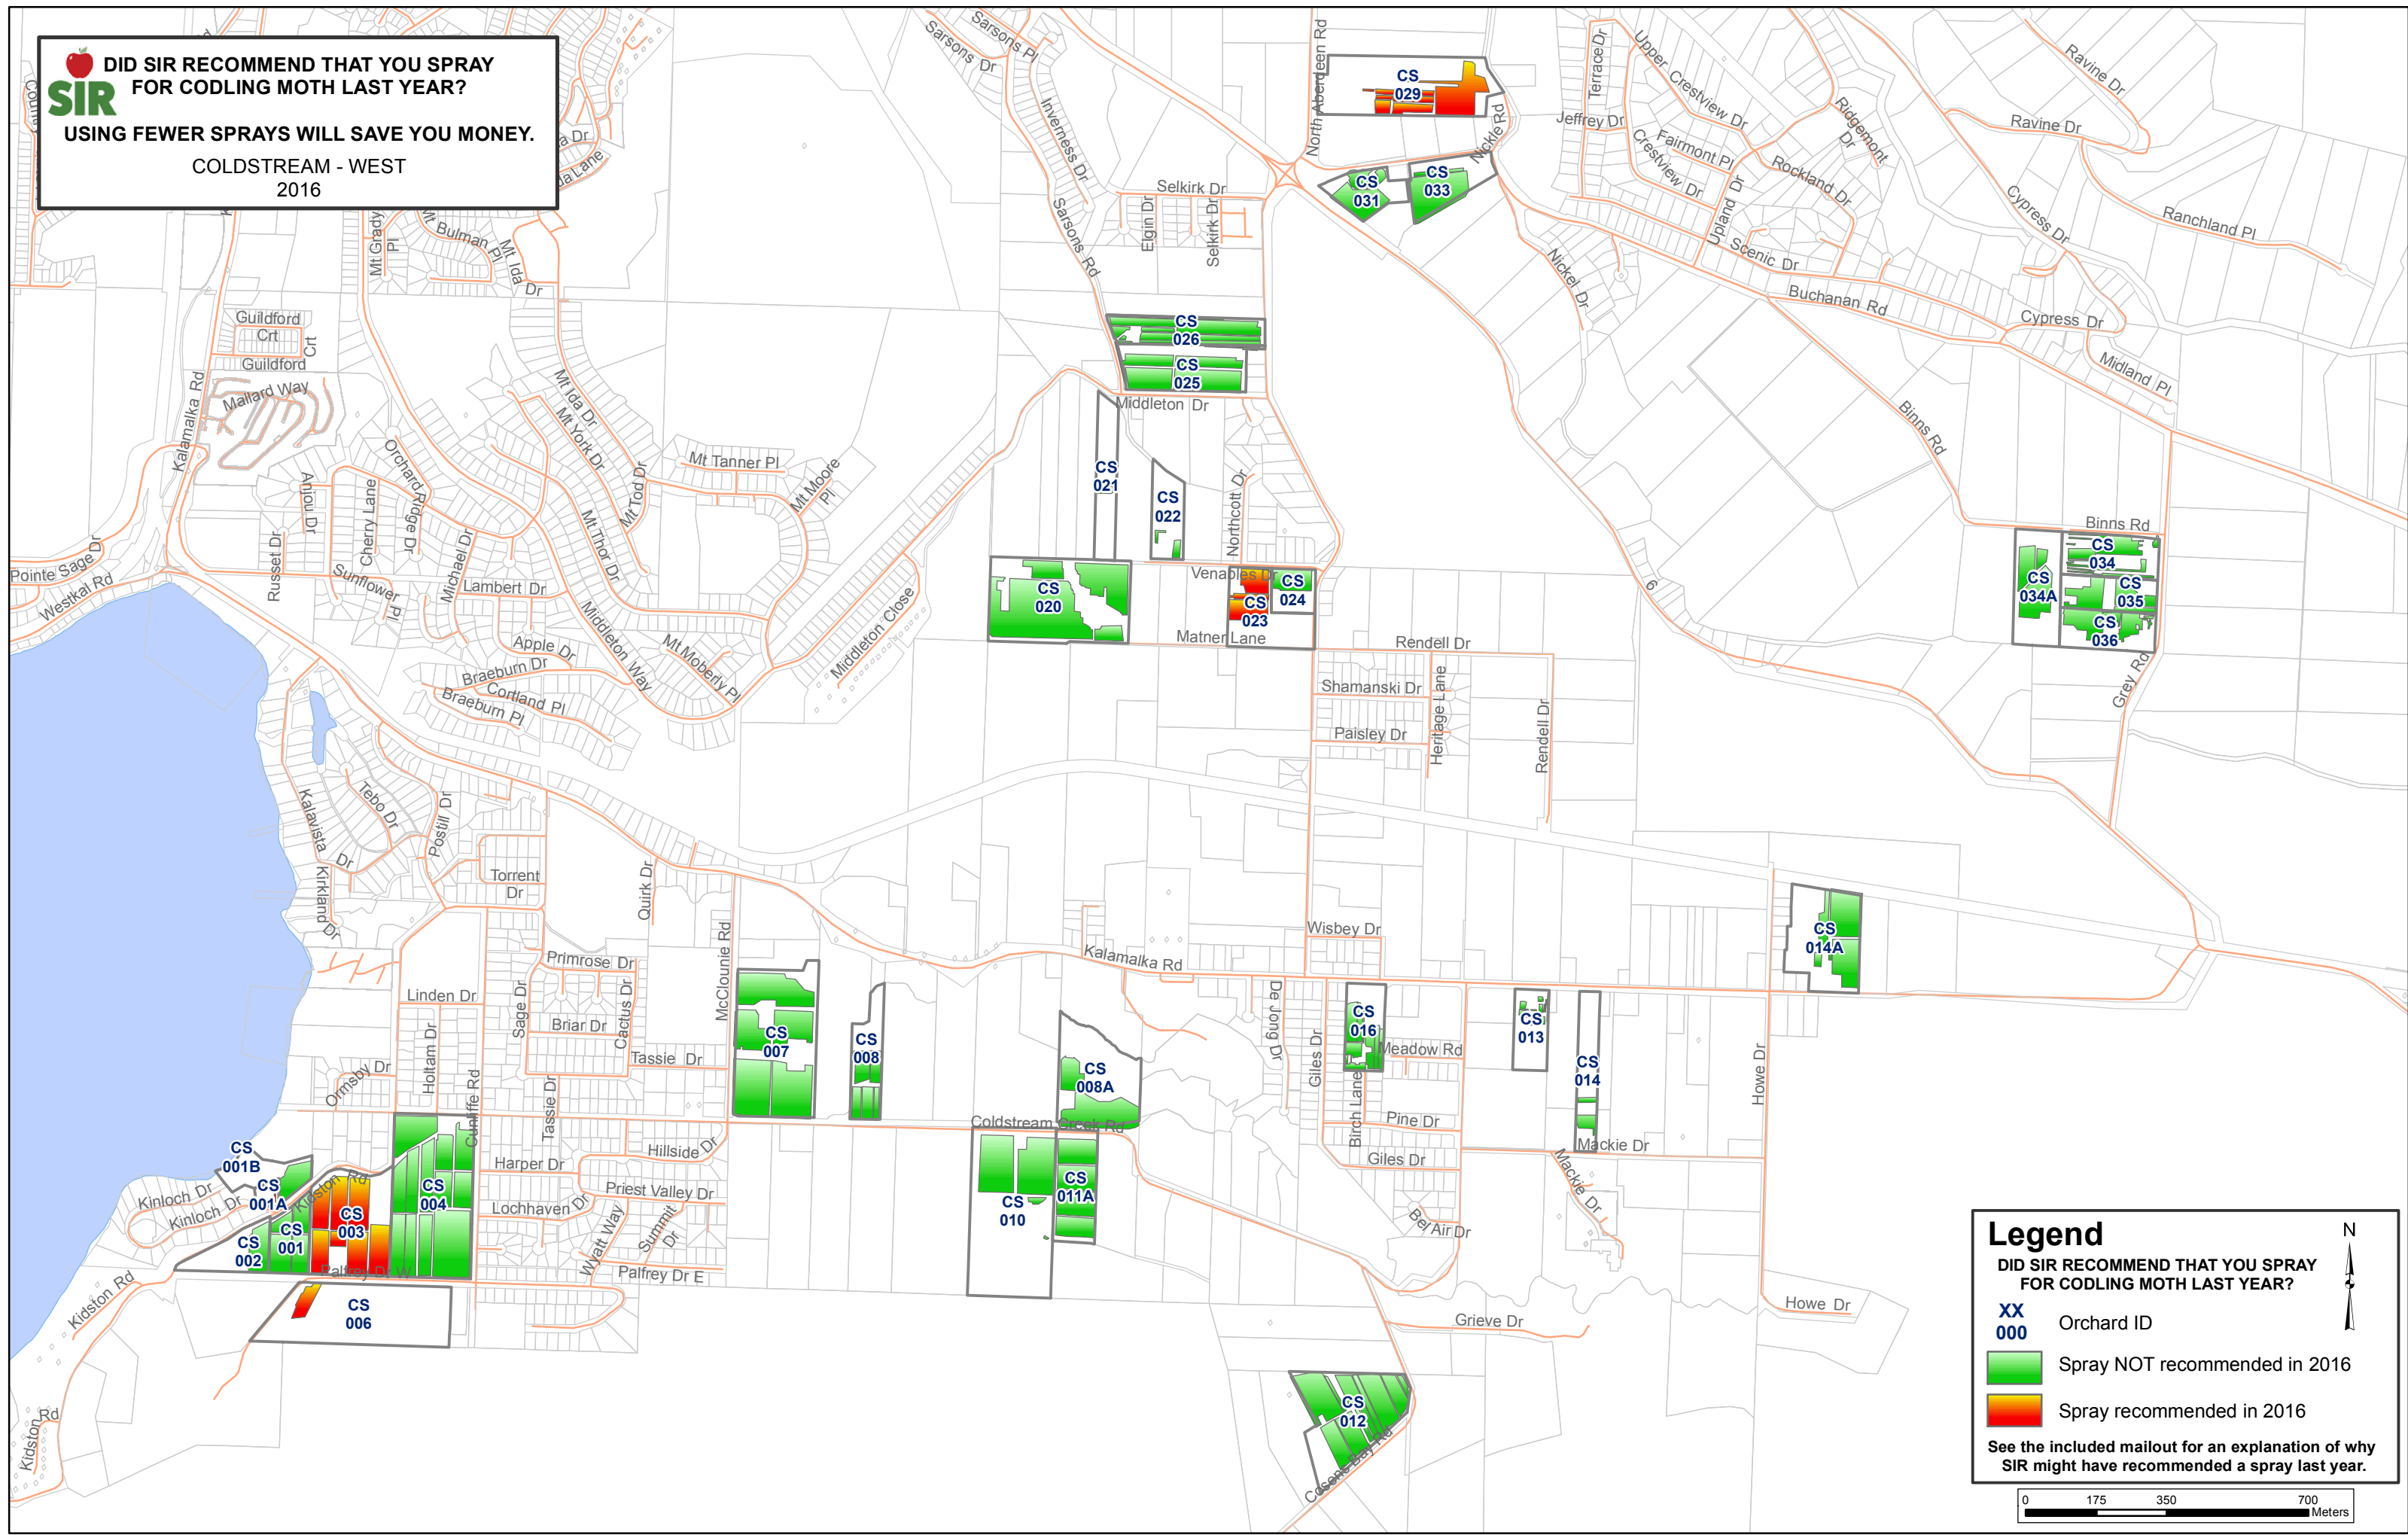

DID SIR RECOMMEND THAT YOU SPRAY FOR CODLING MOTH LAST YEAR?
USING FEWER SPRAYS WILL SAVE YOU MONEY.
COLDSTREAM - WEST
2016

Legend

DID SIR RECOMMEND THAT YOU SPRAY FOR CODLING MOTH LAST YEAR?

XX 000 Orchard ID

 Spray NOT recommended in 2016

 Spray recommended in 2016

See the included mailout for an explanation of why SIR might have recommended a spray last year.