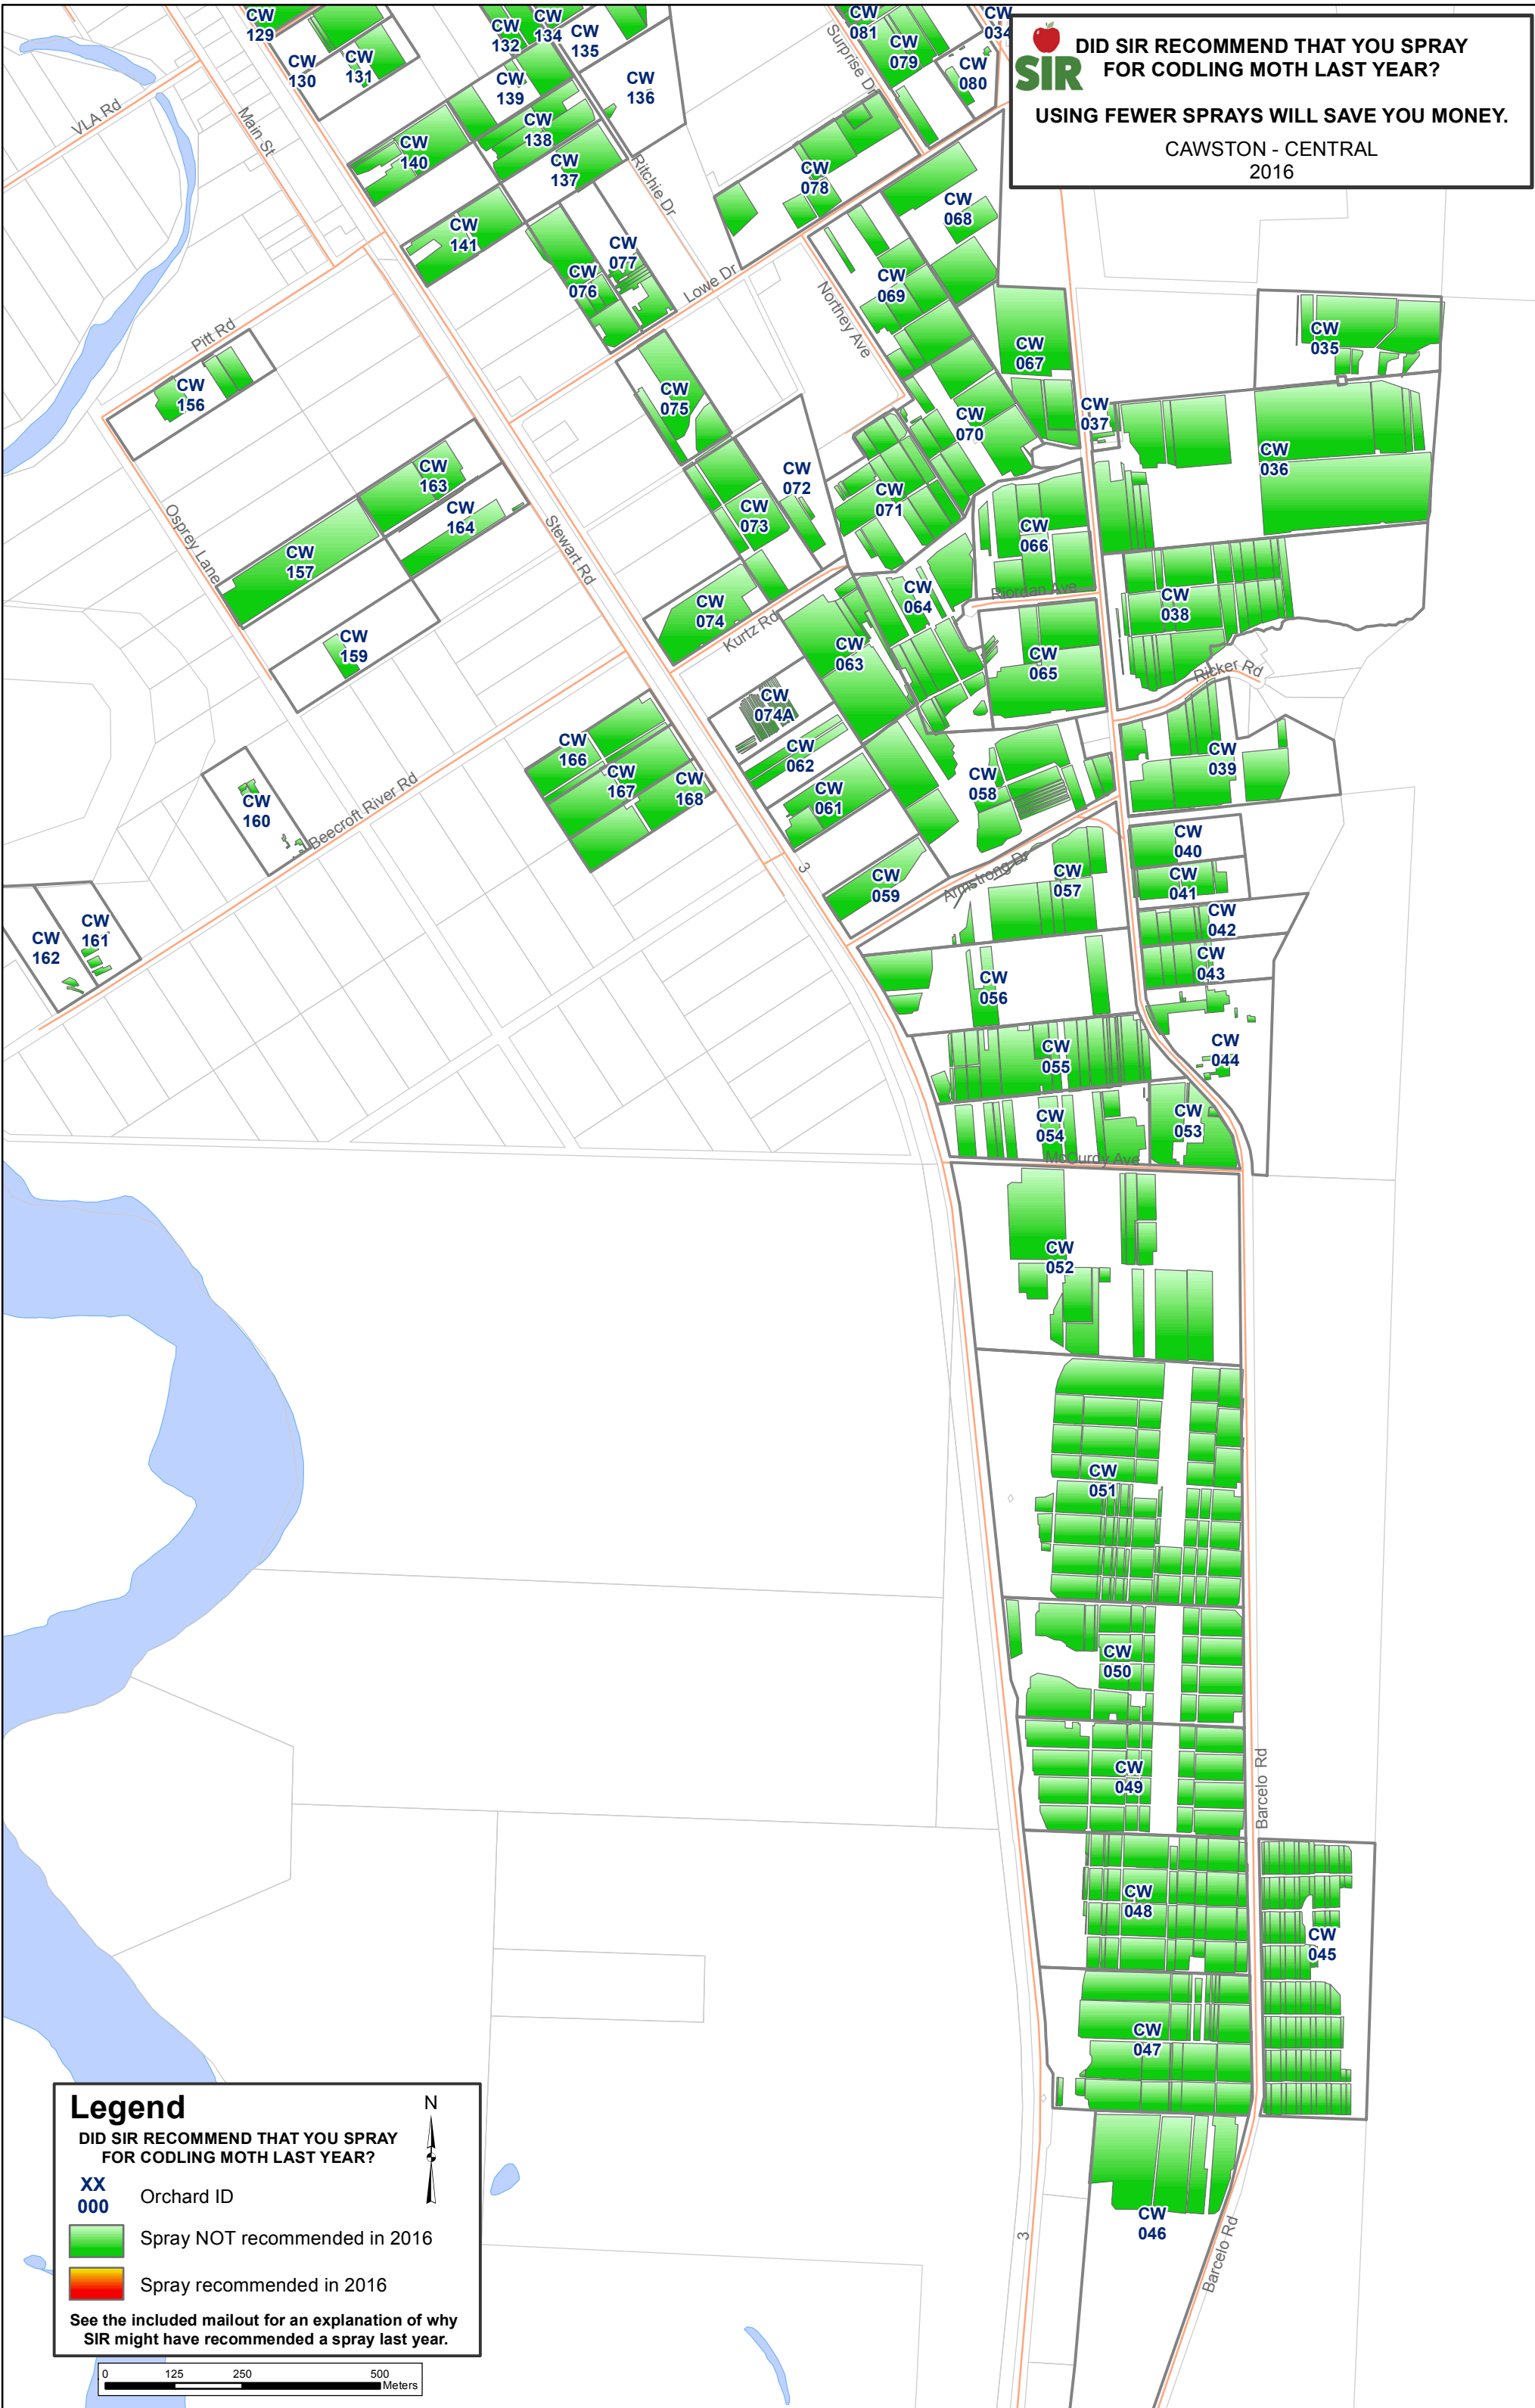

 **DID SIR RECOMMEND THAT YOU SPRAY FOR CODLING MOTH LAST YEAR?**
USING FEWER SPRAYS WILL SAVE YOU MONEY.
 CAWSTON - CENTRAL
 2016

Legend

DID SIR RECOMMEND THAT YOU SPRAY FOR CODLING MOTH LAST YEAR?

XX
000 Orchard ID

 Spray NOT recommended in 2016

 Spray recommended in 2016

See the included mailout for an explanation of why SIR might have recommended a spray last year.