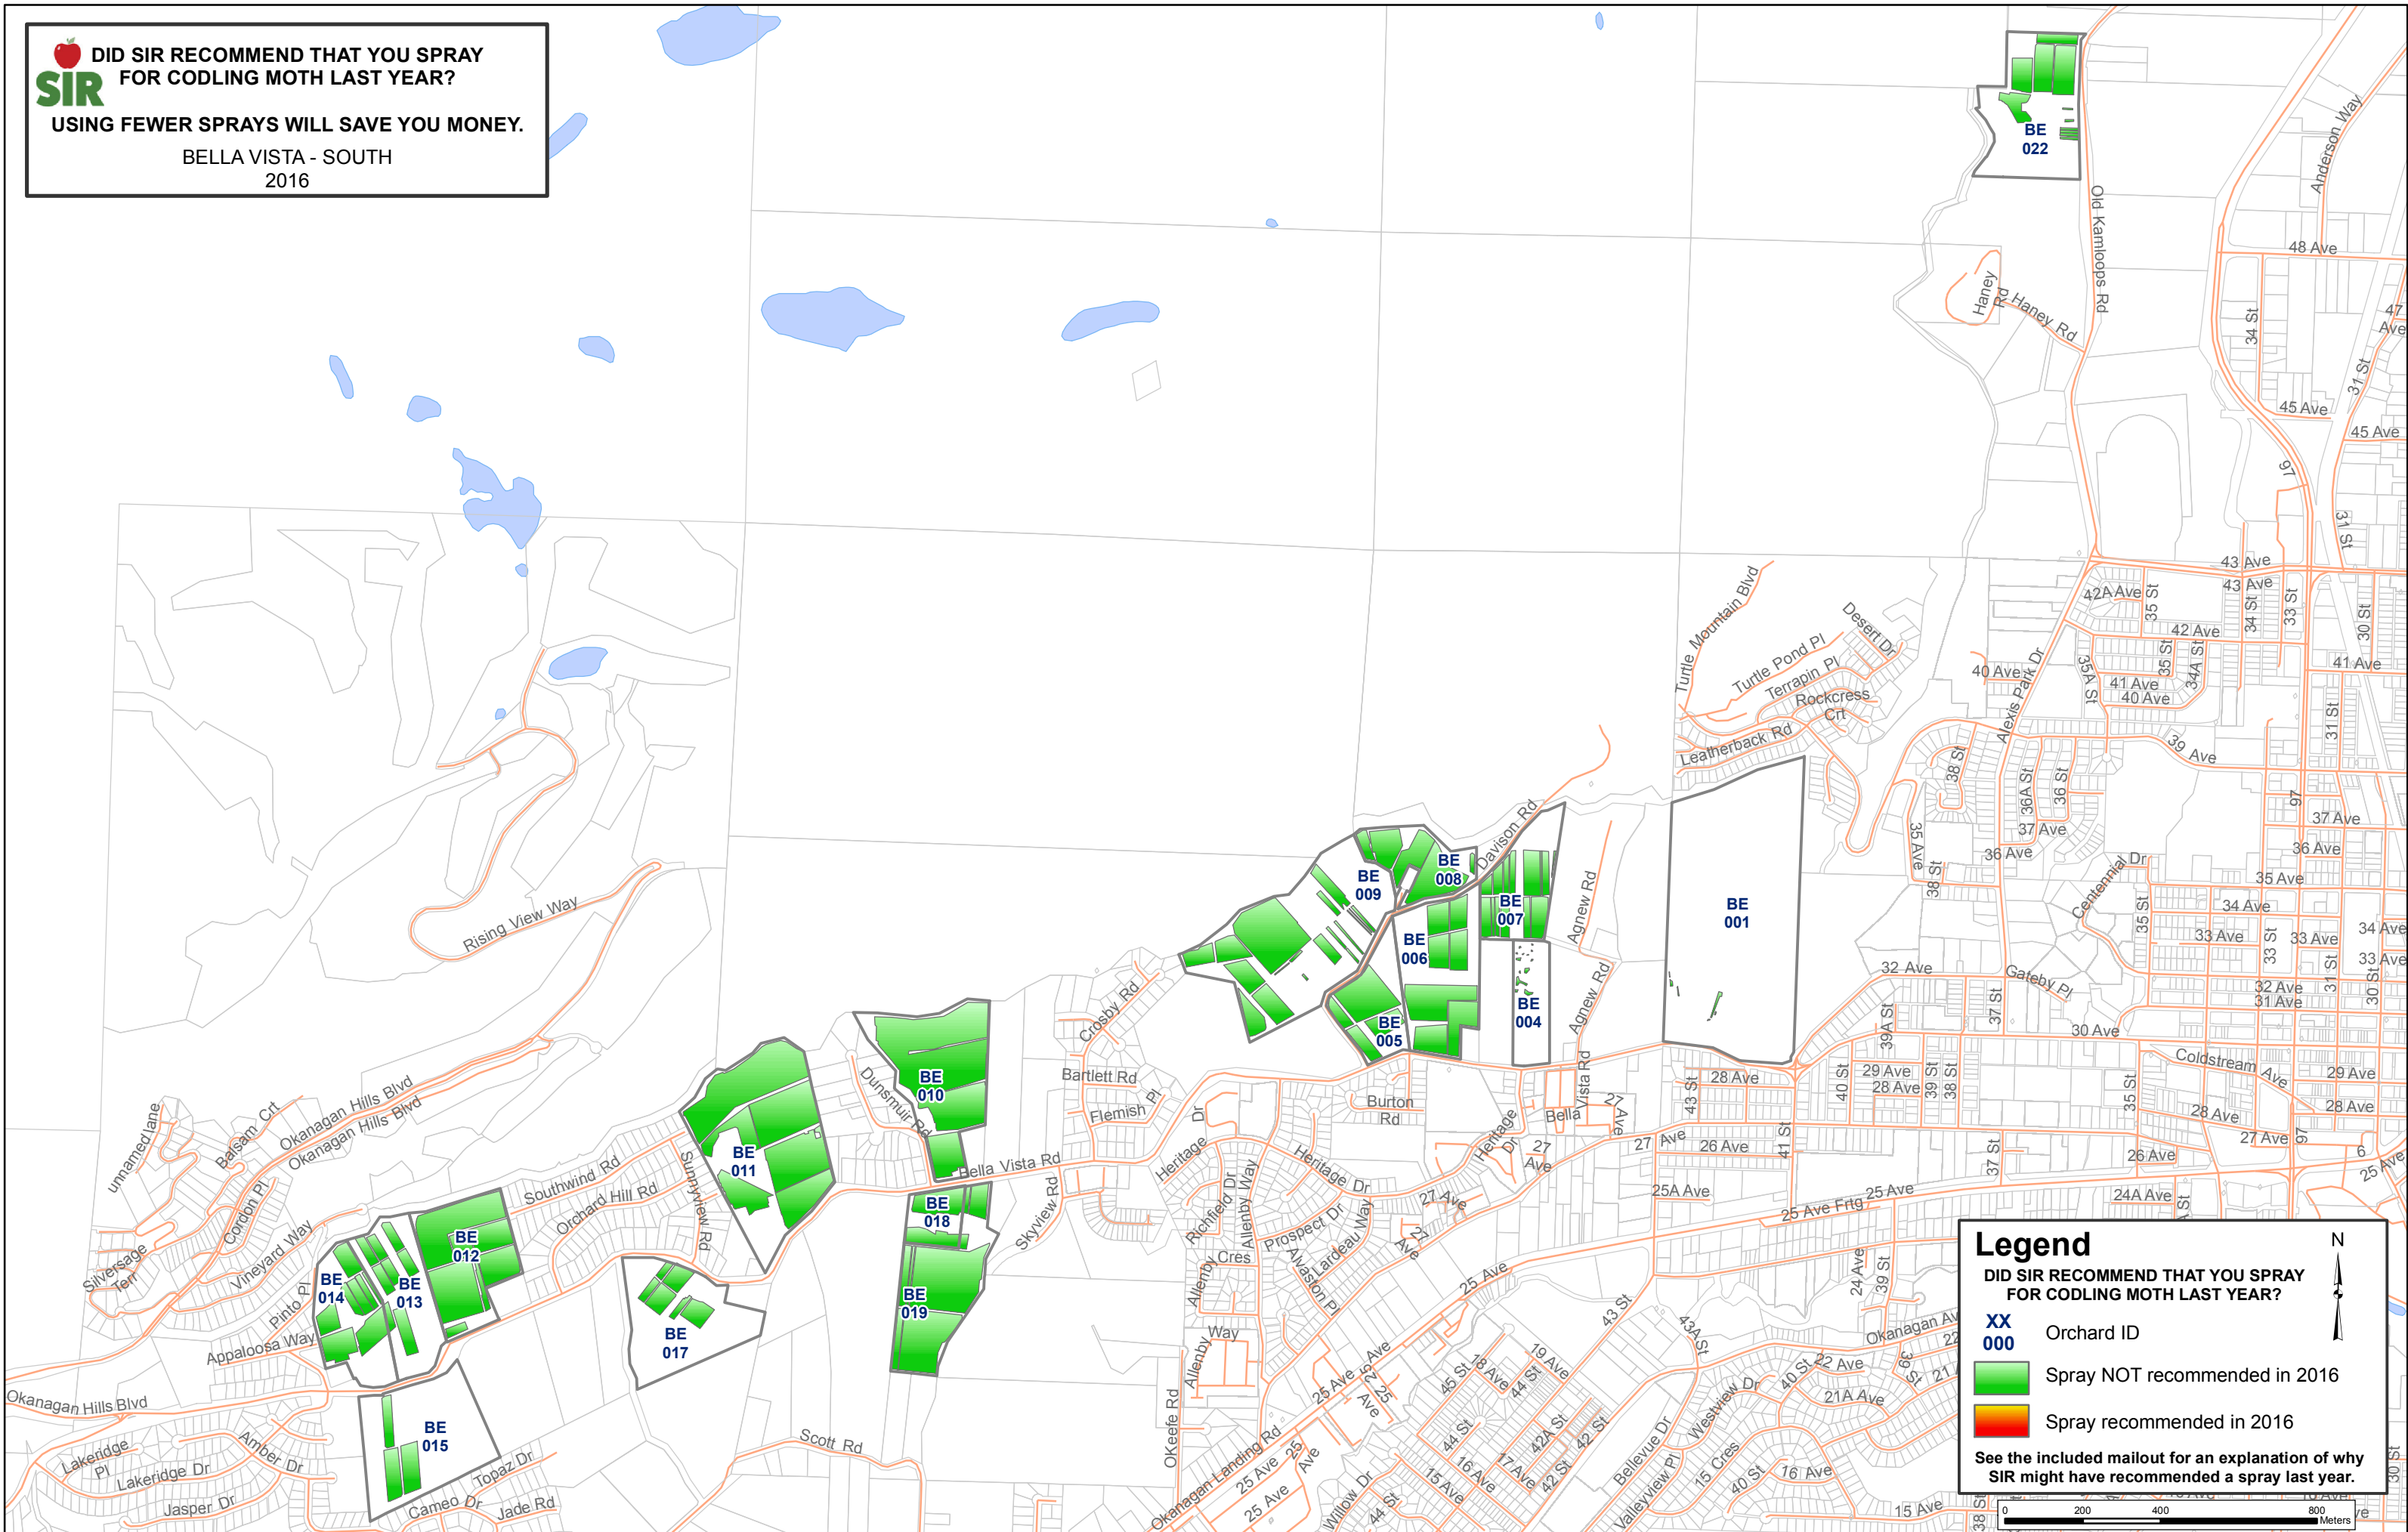

DID SIR RECOMMEND THAT YOU SPRAY FOR CODLING MOTH LAST YEAR?
USING FEWER SPRAYS WILL SAVE YOU MONEY.
 BELLA VISTA - SOUTH
 2016

Legend

DID SIR RECOMMEND THAT YOU SPRAY FOR CODLING MOTH LAST YEAR?

- XX 000** Orchard ID
- Spray NOT recommended in 2016
- Spray recommended in 2016

See the included mailout for an explanation of why SIR might have recommended a spray last year.

0 200 400 800 Meters