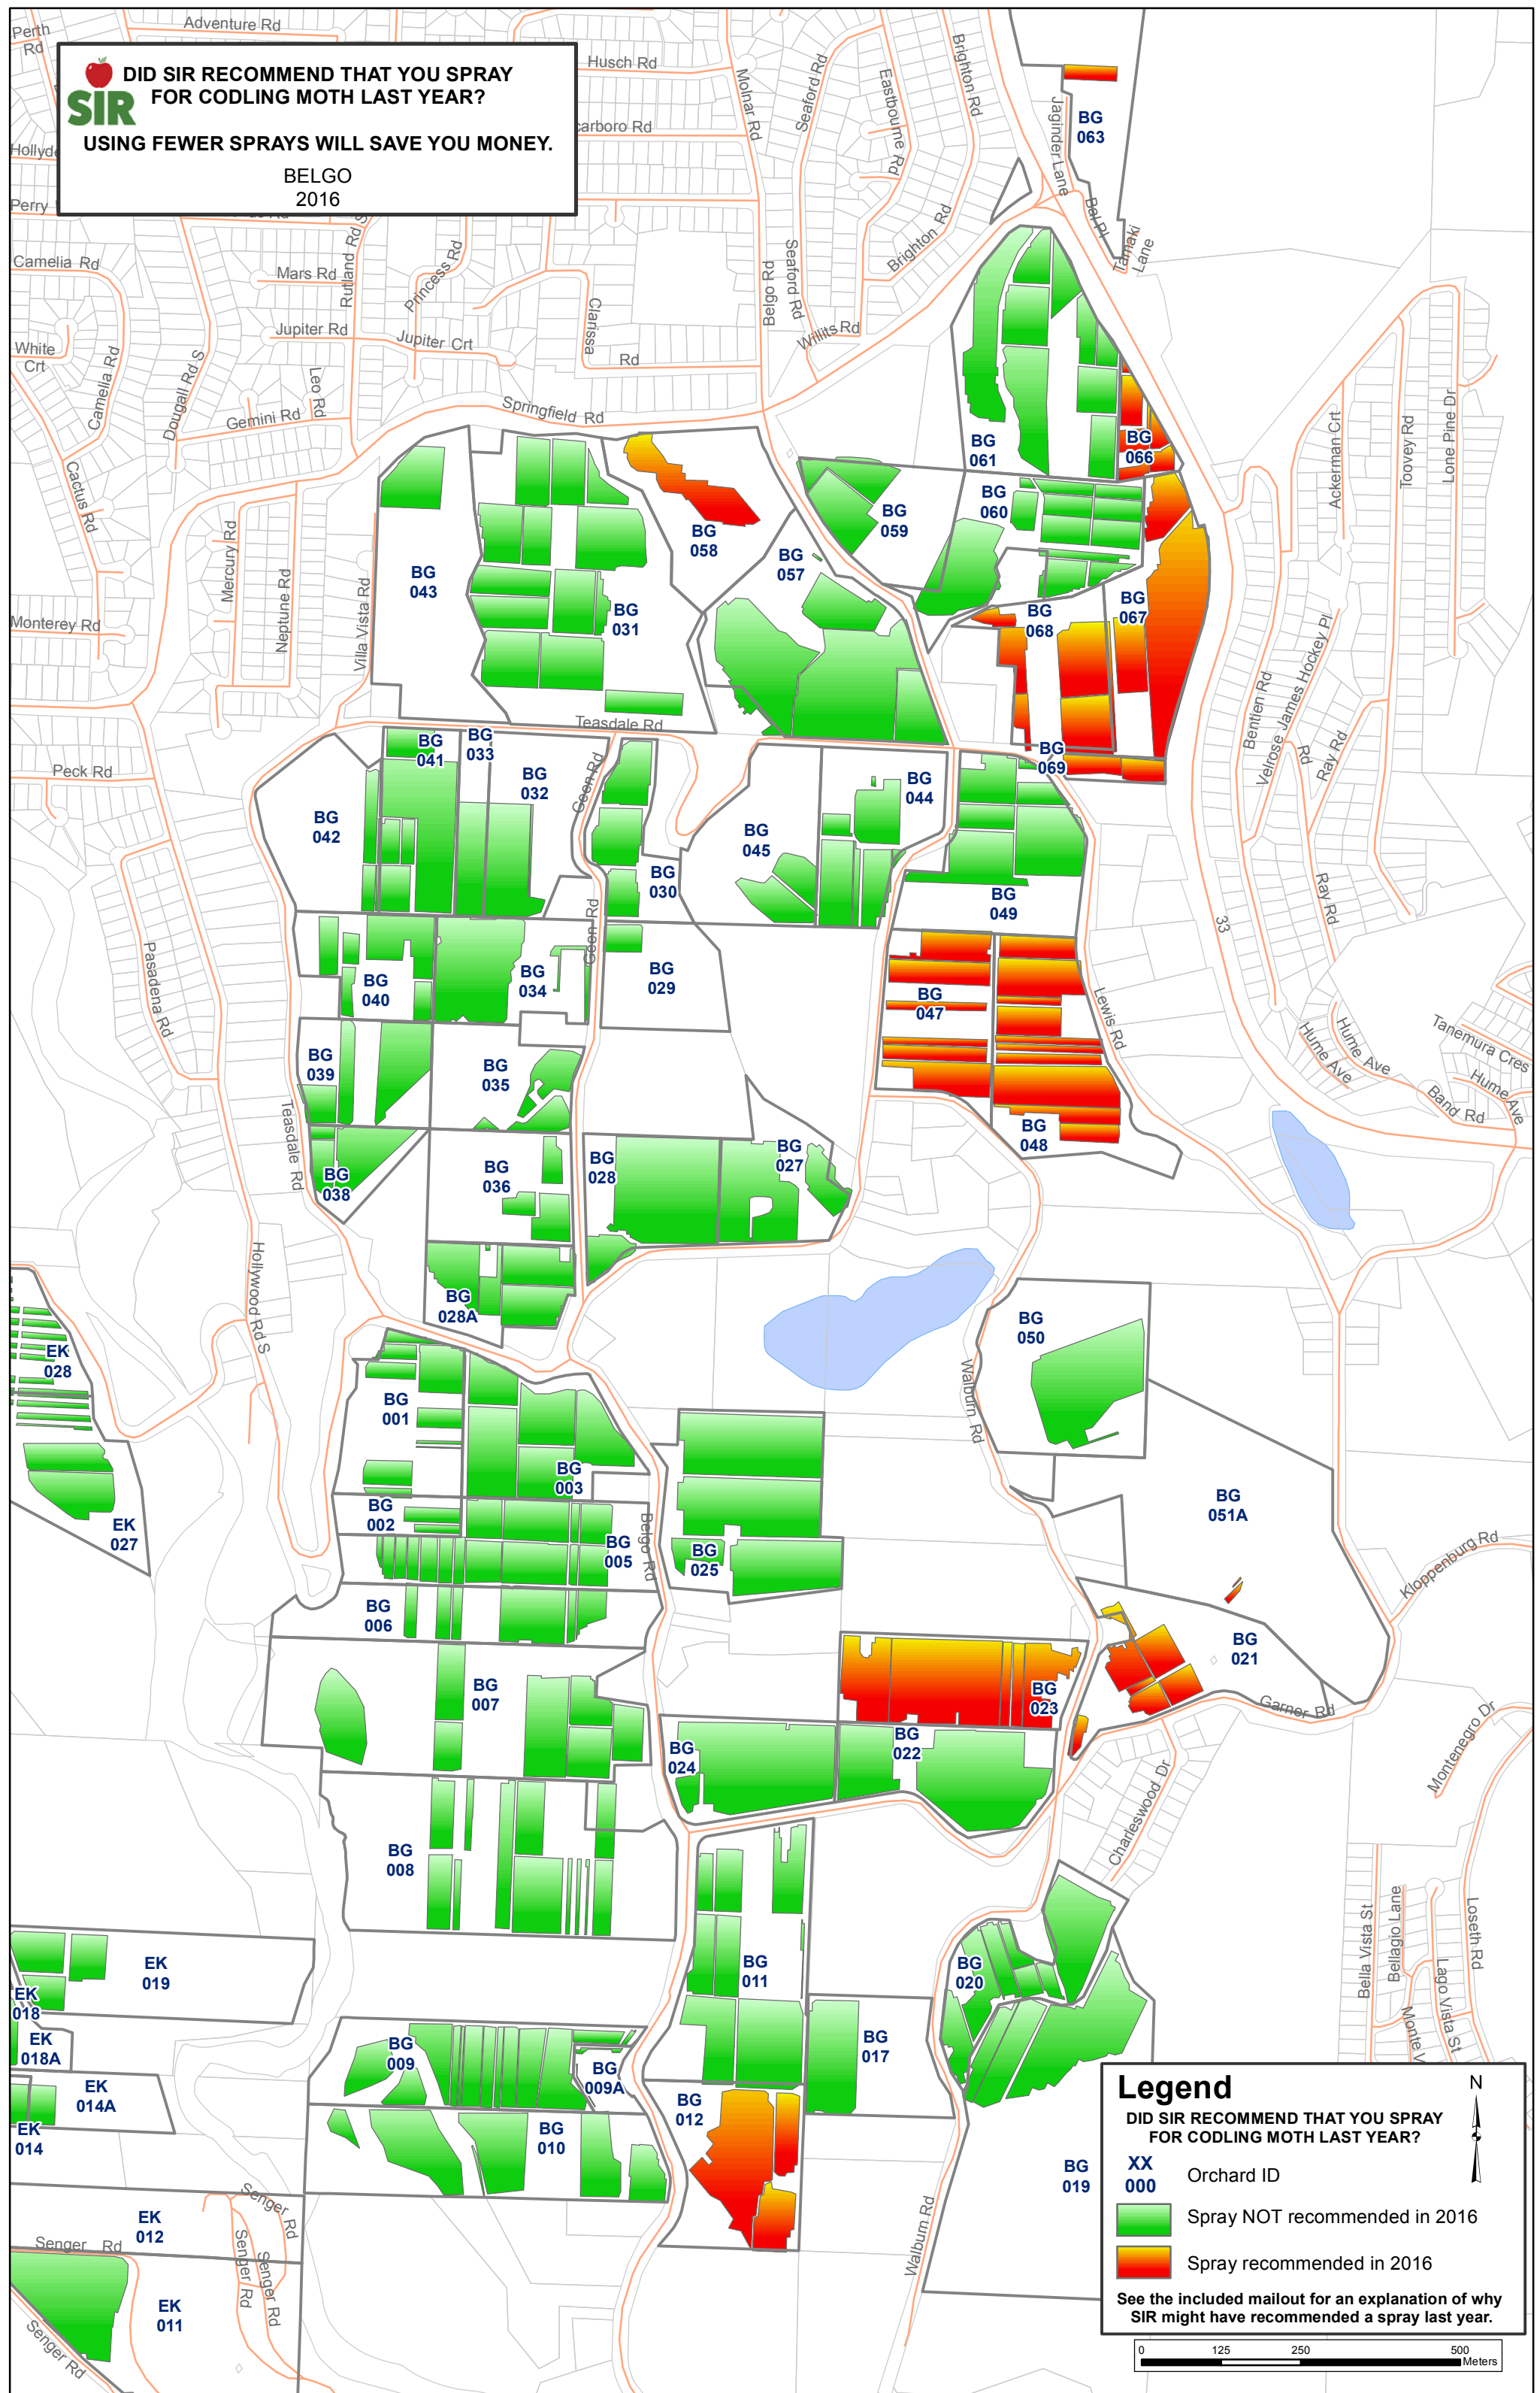

**DID SIR RECOMMEND THAT YOU SPRAY FOR CODLING MOTH LAST YEAR?  
USING FEWER SPRAYS WILL SAVE YOU MONEY.**

BELGO  
2016

**Legend**

DID SIR RECOMMEND THAT YOU SPRAY FOR CODLING MOTH LAST YEAR?

XX 000 Orchard ID

 Spray NOT recommended in 2016

 Spray recommended in 2016

See the included mailout for an explanation of why SIR might have recommended a spray last year.