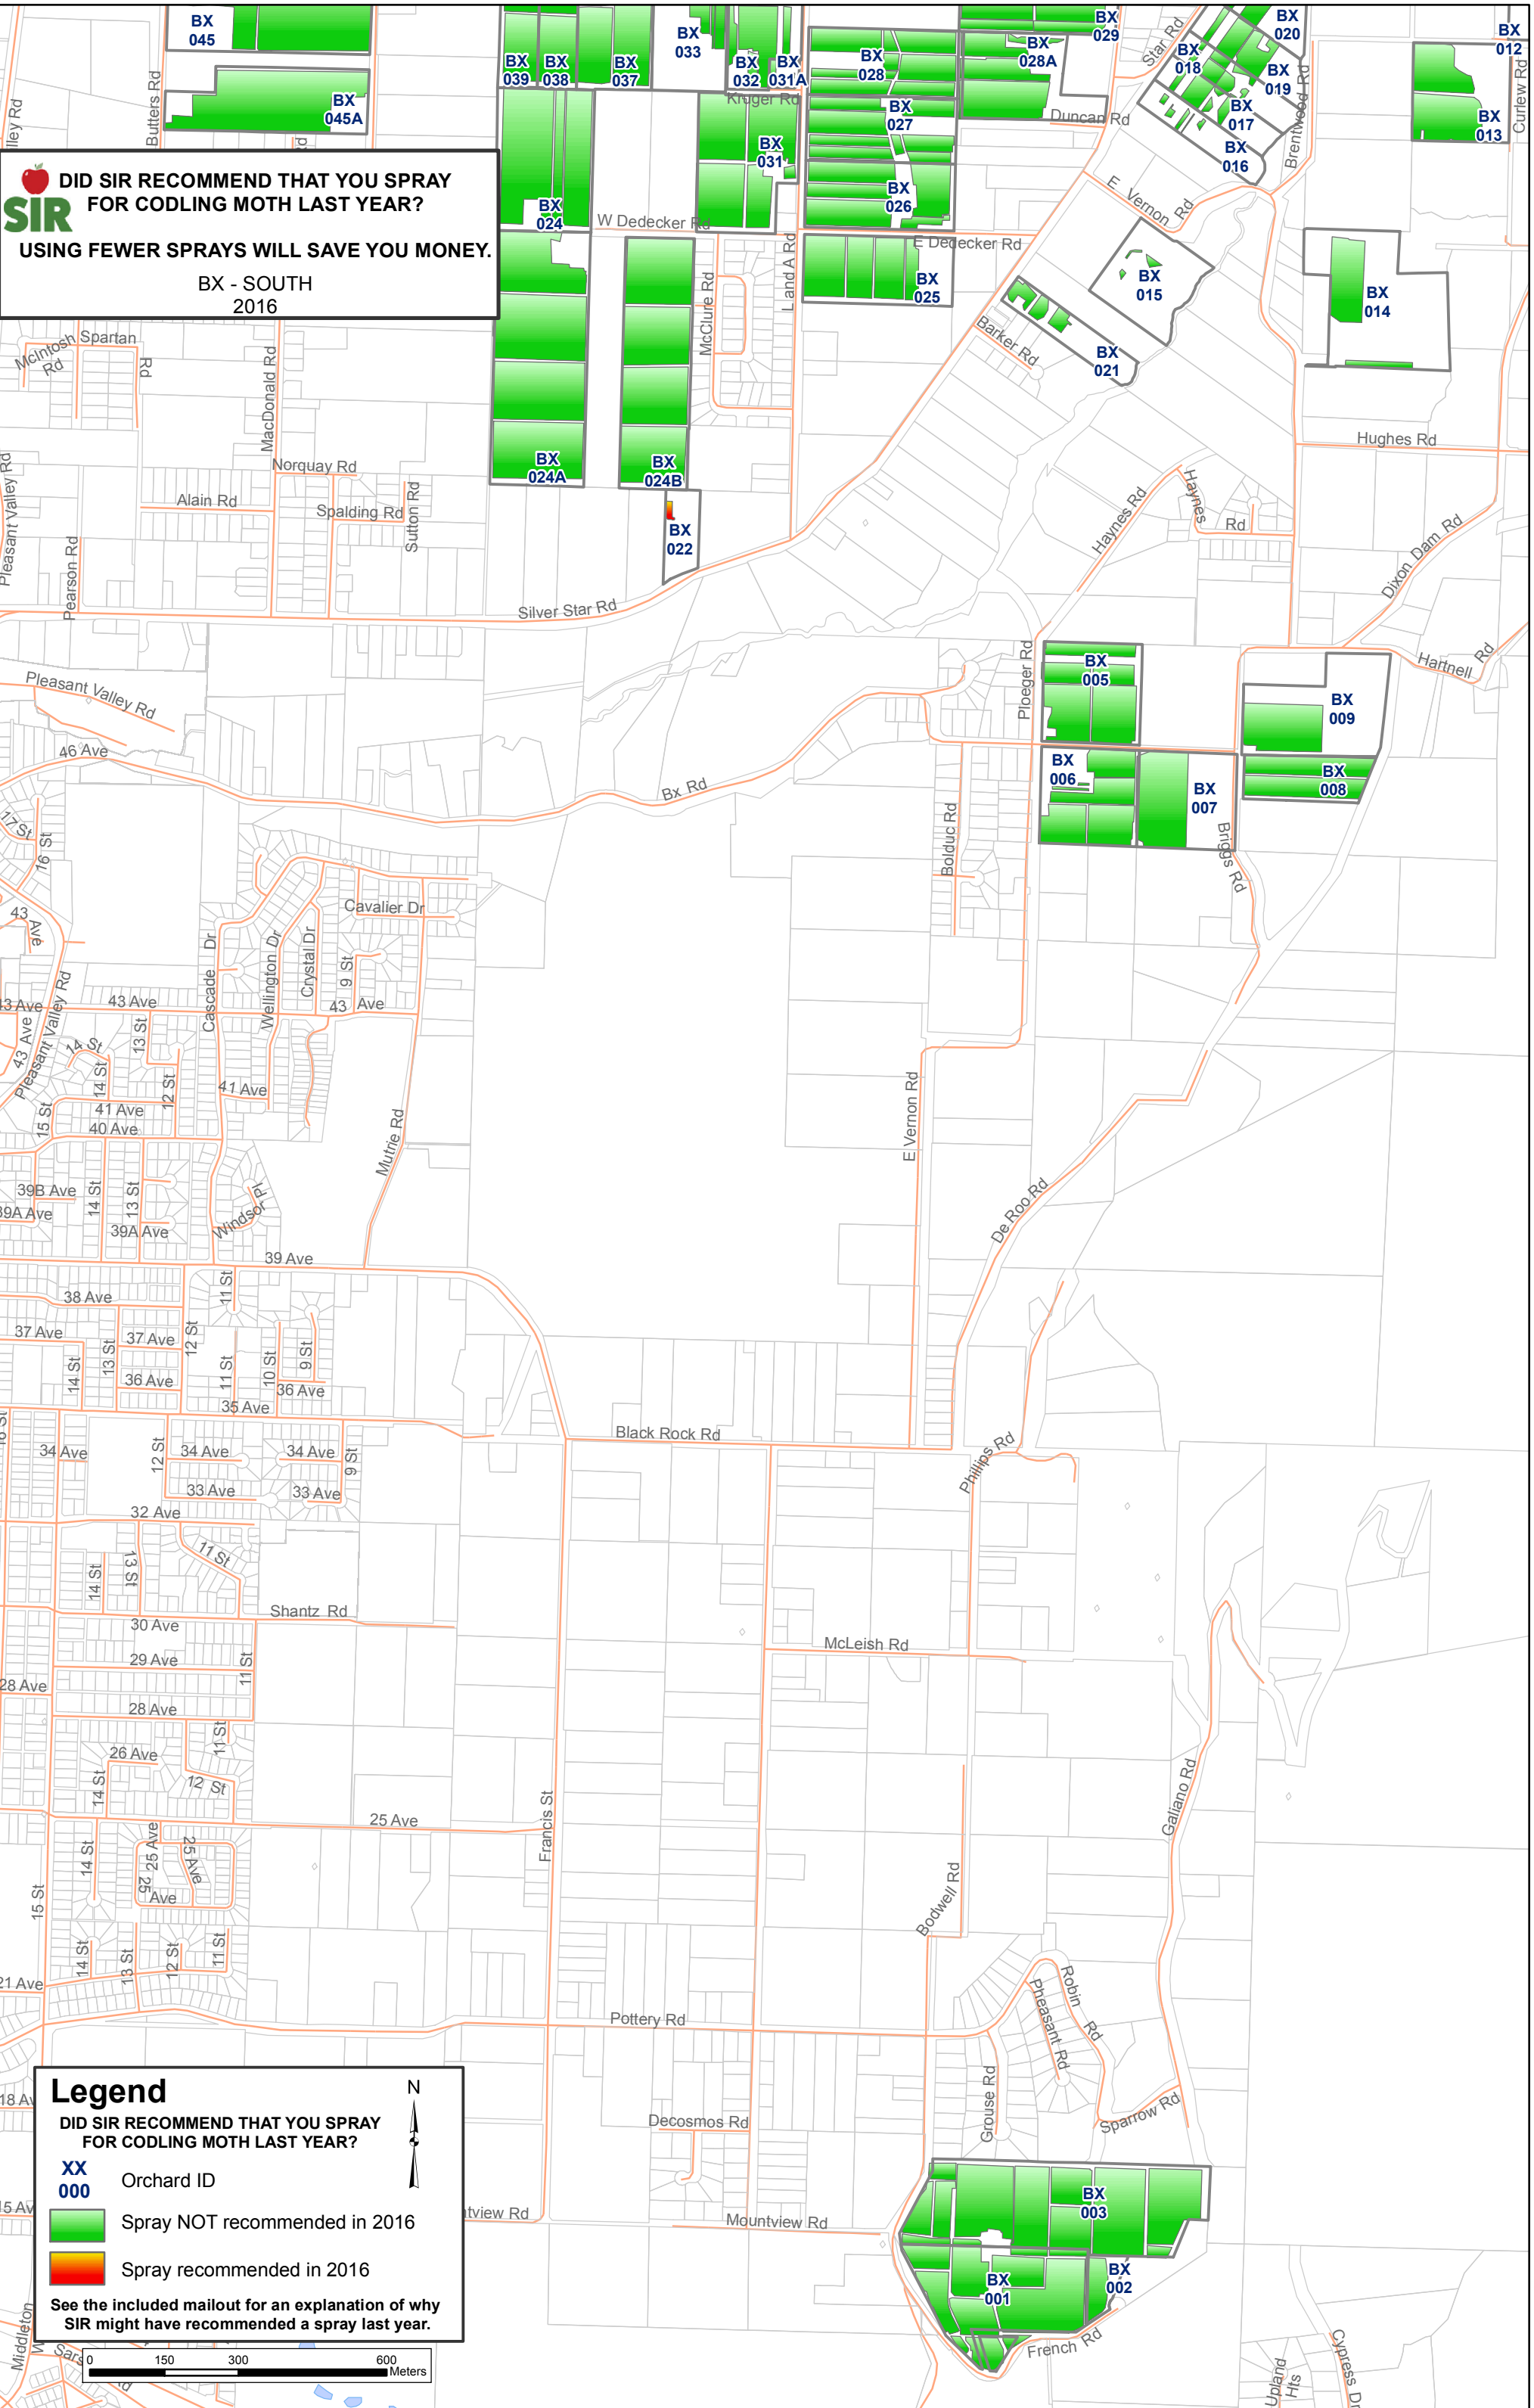

DID SIR RECOMMEND THAT YOU SPRAY FOR CODLING MOTH LAST YEAR?
USING FEWER SPRAYS WILL SAVE YOU MONEY.
 BX - SOUTH
 2016

Legend

DID SIR RECOMMEND THAT YOU SPRAY FOR CODLING MOTH LAST YEAR?

XX 000 Orchard ID

 Spray NOT recommended in 2016

 Spray recommended in 2016

See the included mailout for an explanation of why SIR might have recommended a spray last year.

0 150 300 600 Meters