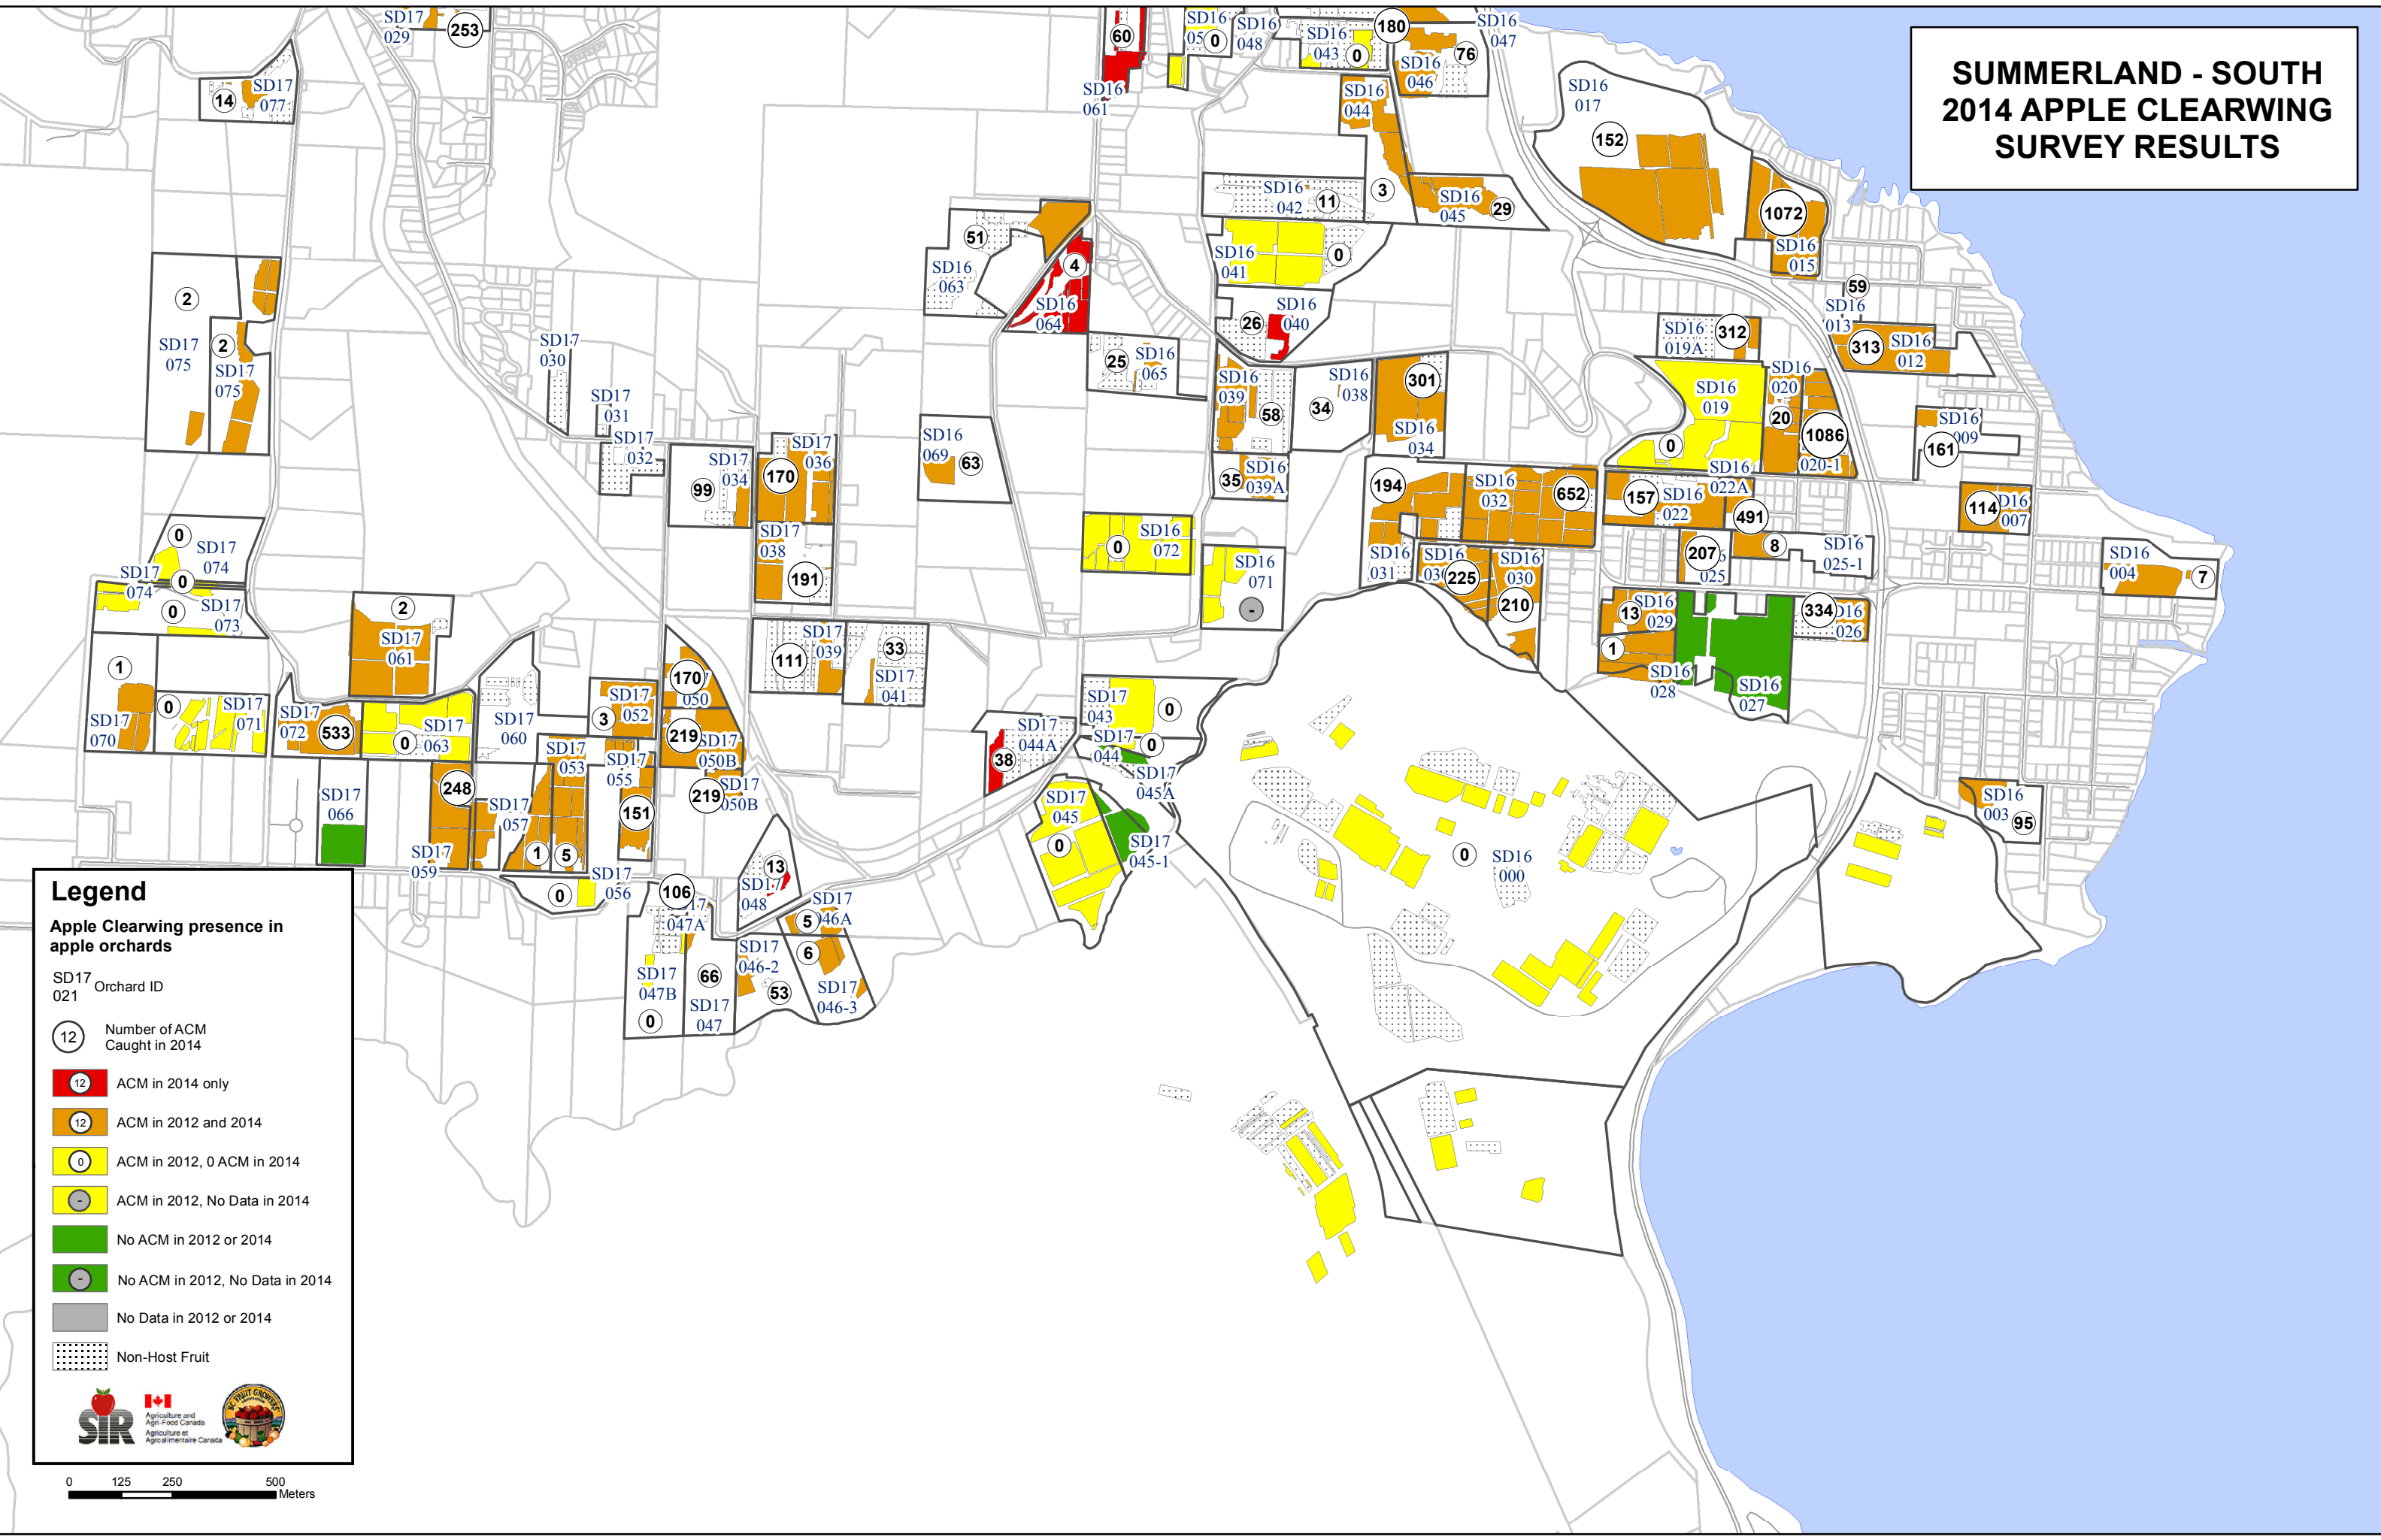

# SUMMERLAND - SOUTH 2014 APPLE CLEARWING SURVEY RESULTS

**Legend**

**Apple Clearwing presence in apple orchards**

SD17 Orchard ID  
021

12 Number of ACM Caught in 2014

12 ACM in 2014 only

12 ACM in 2012 and 2014

0 ACM in 2012, 0 ACM in 2014

0 ACM in 2012, No Data in 2014

0 No ACM in 2012 or 2014

0 No ACM in 2012, No Data in 2014

0 No Data in 2012 or 2014

0 Non-Host Fruit

0 125 250 500 Meters