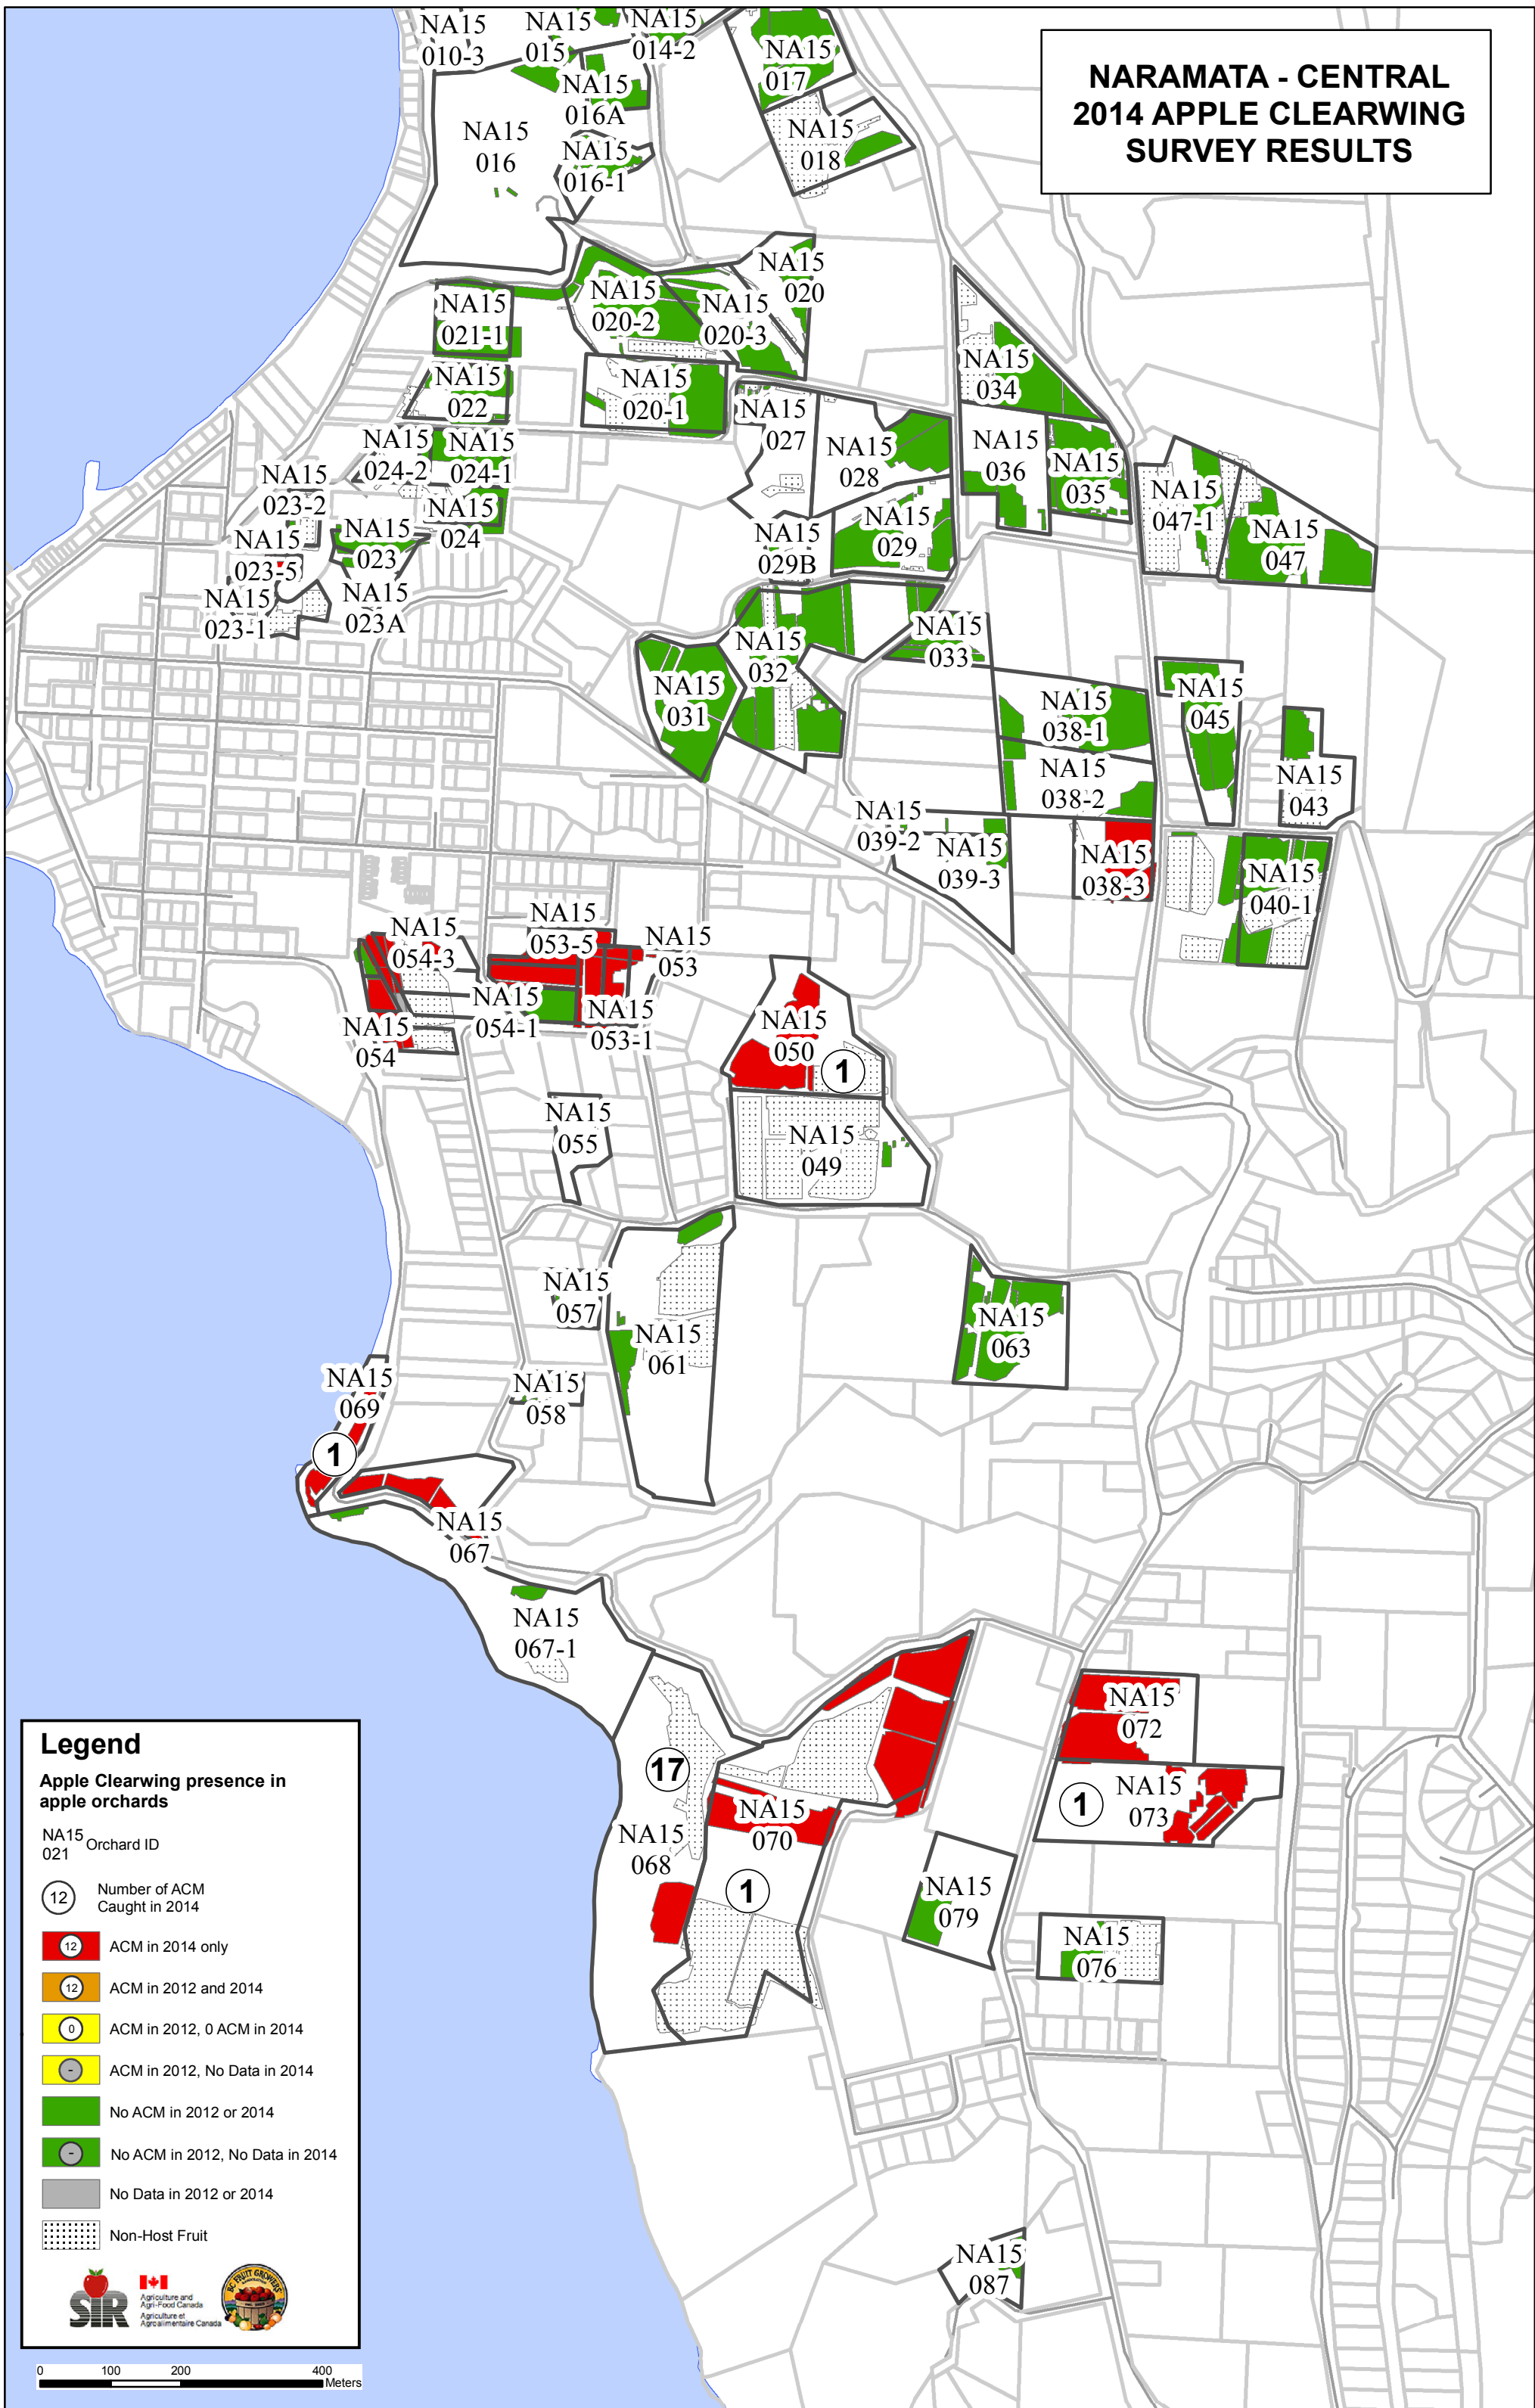

NARAMATA - CENTRAL 2014 APPLE CLEARWING SURVEY RESULTS

Legend

Apple Clearwing presence in apple orchards

NA15 Orchard ID
021

(12) Number of ACM Caught in 2014

(12) ACM in 2014 only

(12) ACM in 2012 and 2014

(0) ACM in 2012, 0 ACM in 2014

(-) ACM in 2012, No Data in 2014

(-) No ACM in 2012 or 2014

(-) No ACM in 2012, No Data in 2014

(-) No Data in 2012 or 2014

(.) Non-Host Fruit

0 100 200 400 Meters