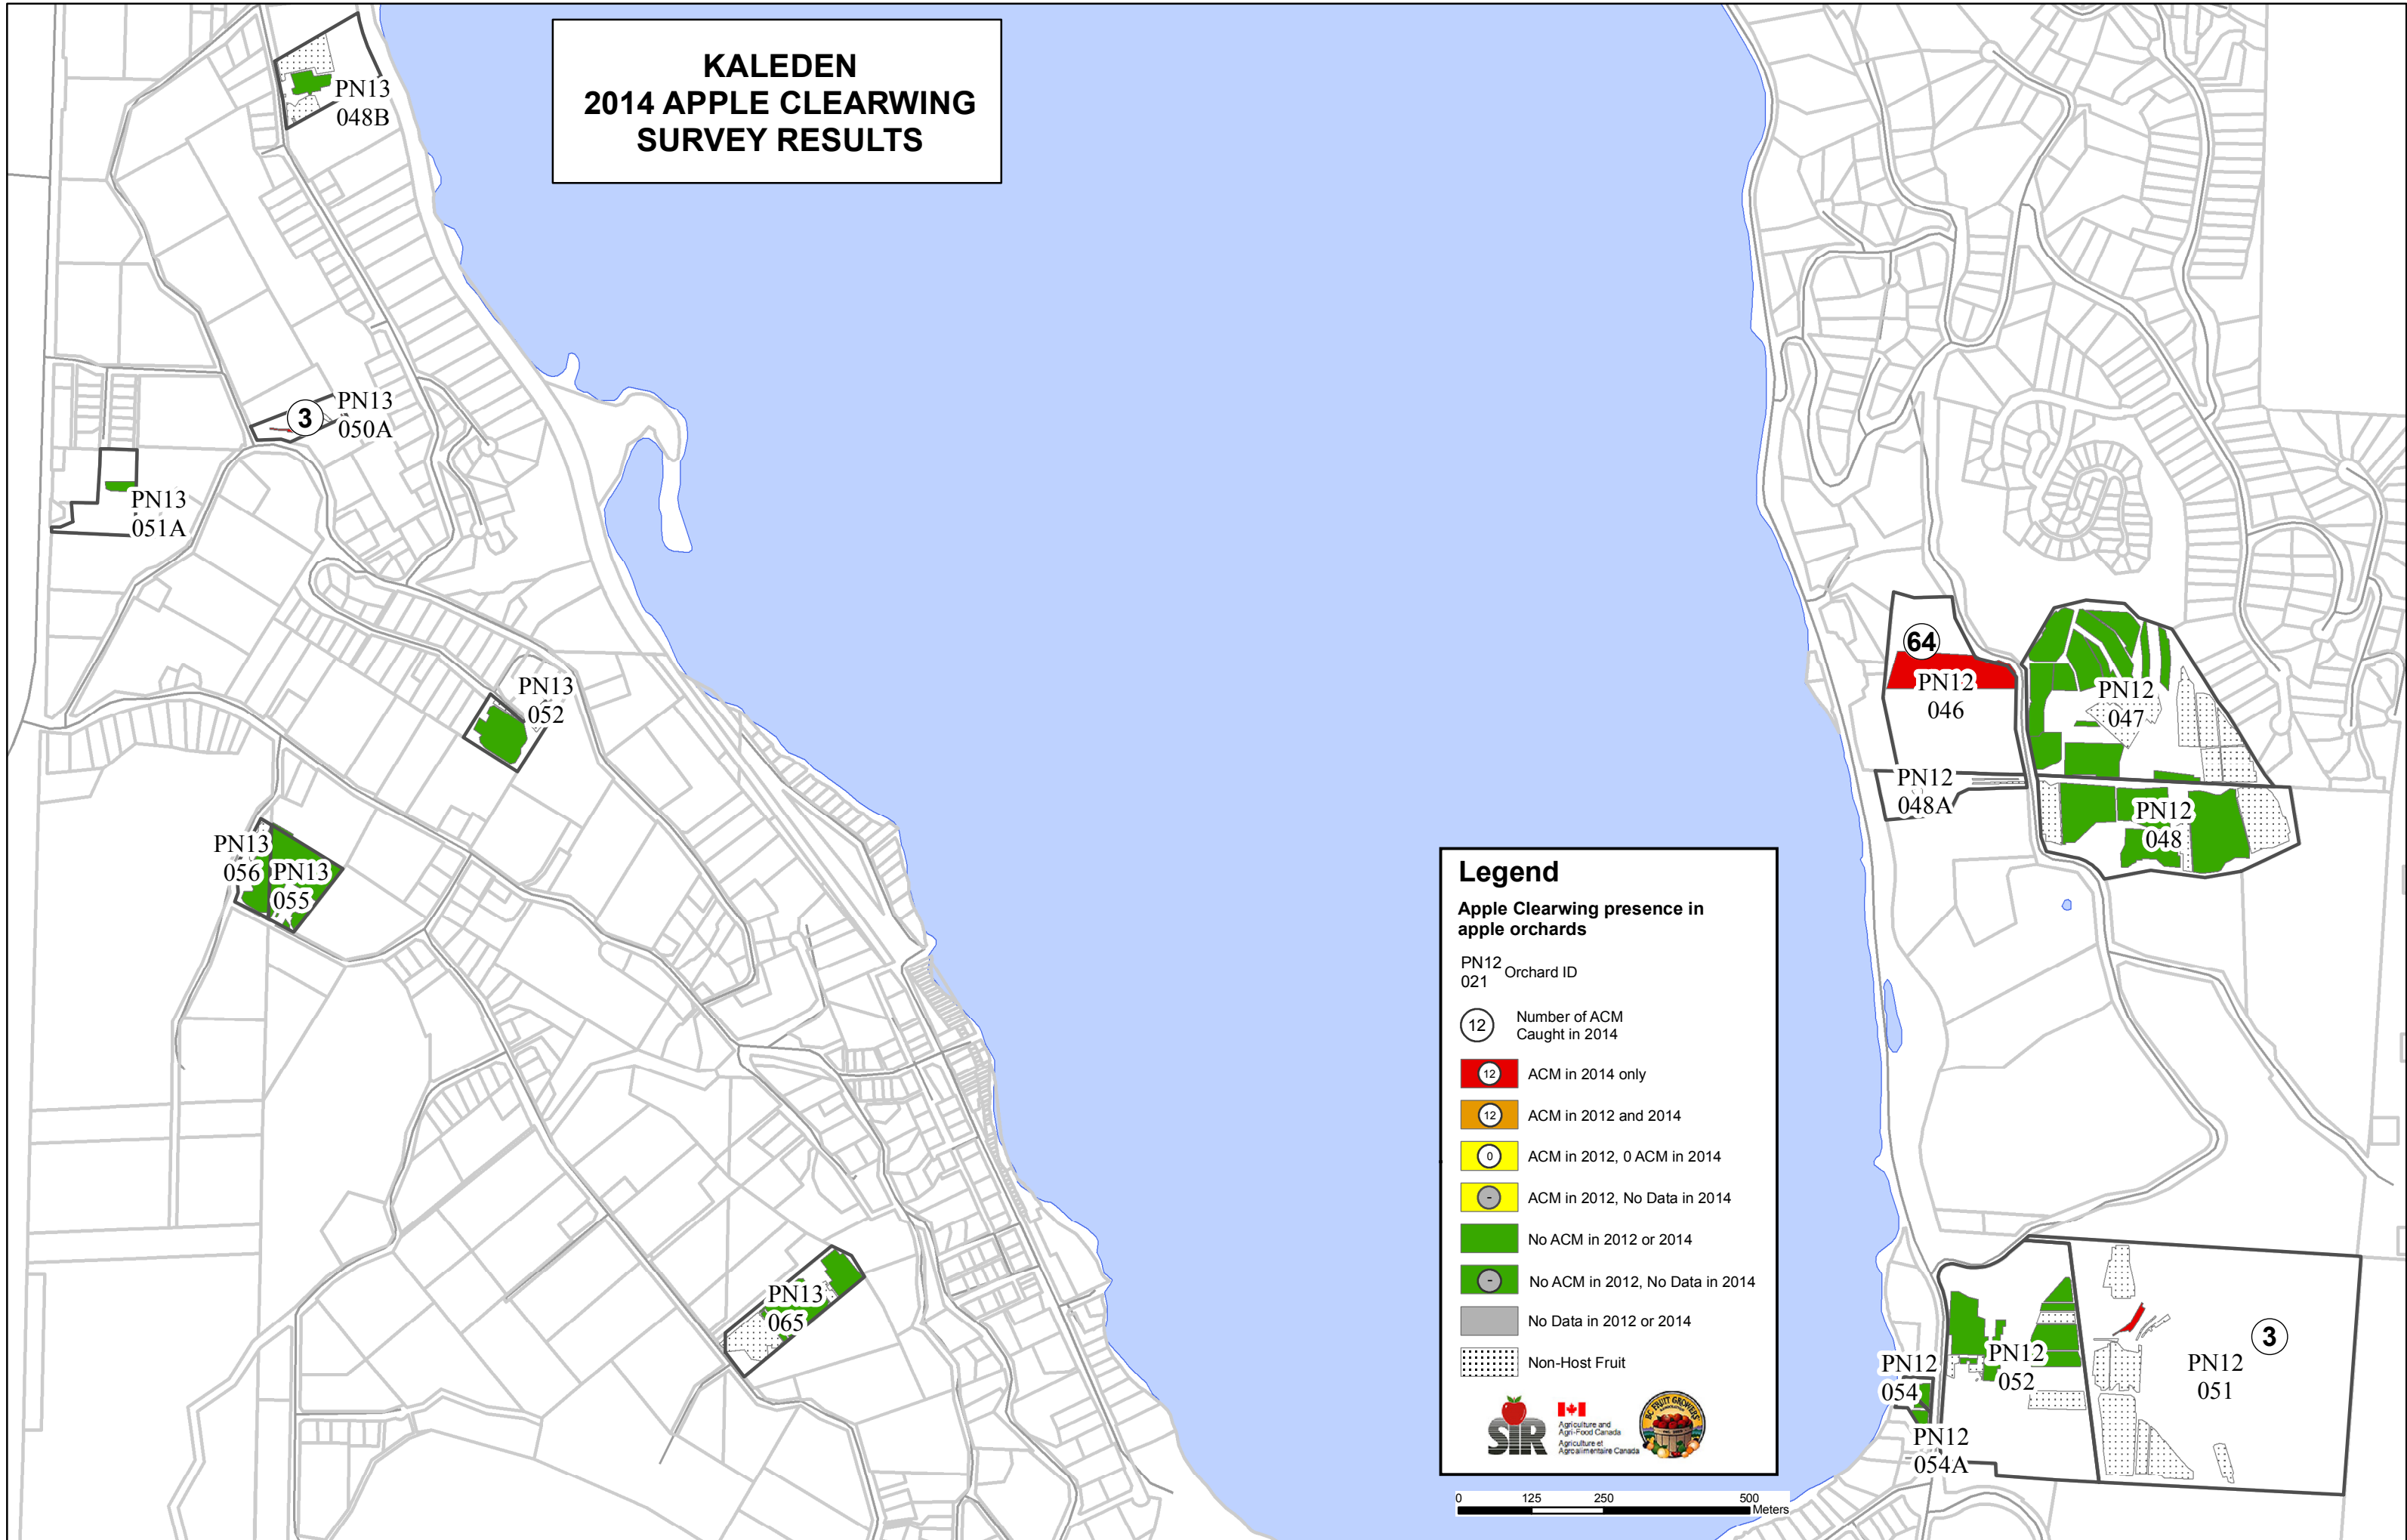

KALEDEN 2014 APPLE CLEARWING SURVEY RESULTS

Legend

Apple Clearwing presence in apple orchards

PN12 Orchard ID

021 Orchard ID

12 Number of ACM Caught in 2014

- 12 ACM in 2014 only
- 12 ACM in 2012 and 2014
- 0 ACM in 2012, 0 ACM in 2014
- ACM in 2012, No Data in 2014
- No ACM in 2012 or 2014
- No ACM in 2012, No Data in 2014
- No Data in 2012 or 2014
- Non-Host Fruit