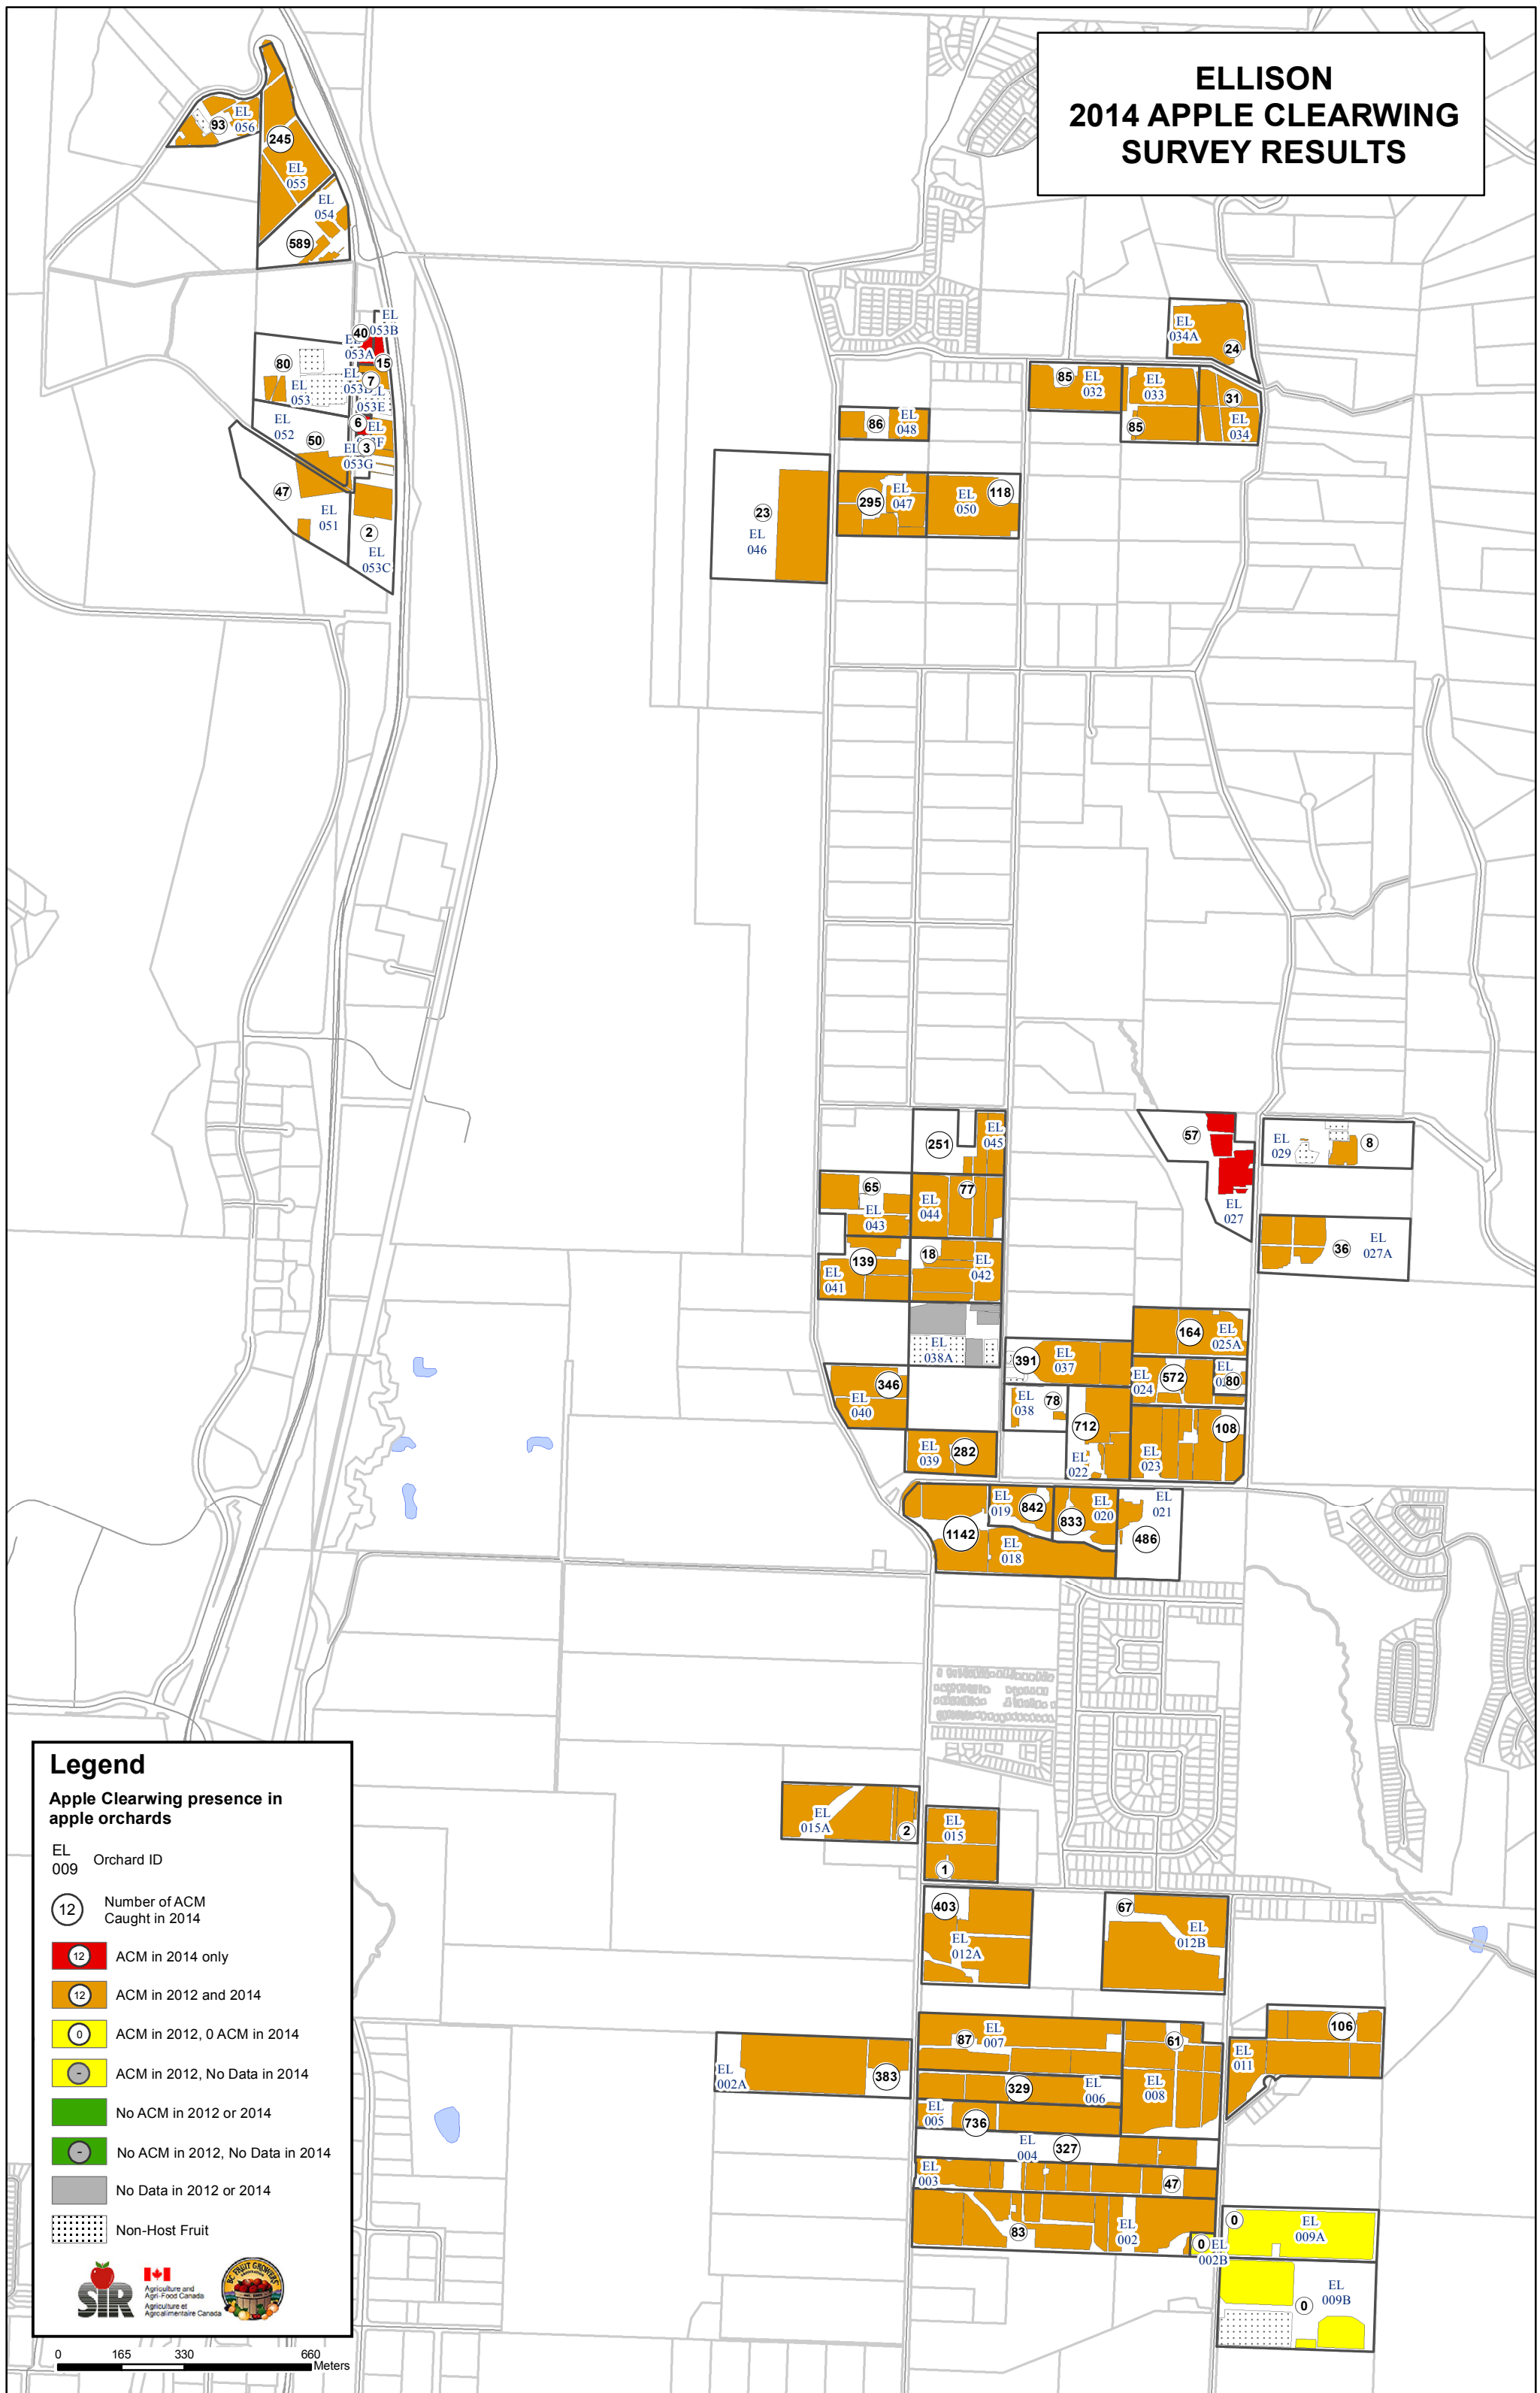

ELLISON 2014 APPLE CLEARWING SURVEY RESULTS

Legend

Apple Clearwing presence in apple orchards

- EL Orchard ID
- 09 Orchard ID
- 12 Number of ACM Caught in 2014
- 12 ACM in 2014 only
- 12 ACM in 2012 and 2014
- 0 ACM in 2012, 0 ACM in 2014
- 0 ACM in 2012, No Data in 2014
- 0 No ACM in 2012 or 2014
- 0 No ACM in 2012, No Data in 2014
- 0 No Data in 2012 or 2014
- 0 Non-Host Fruit

0 165 330 660 Meters