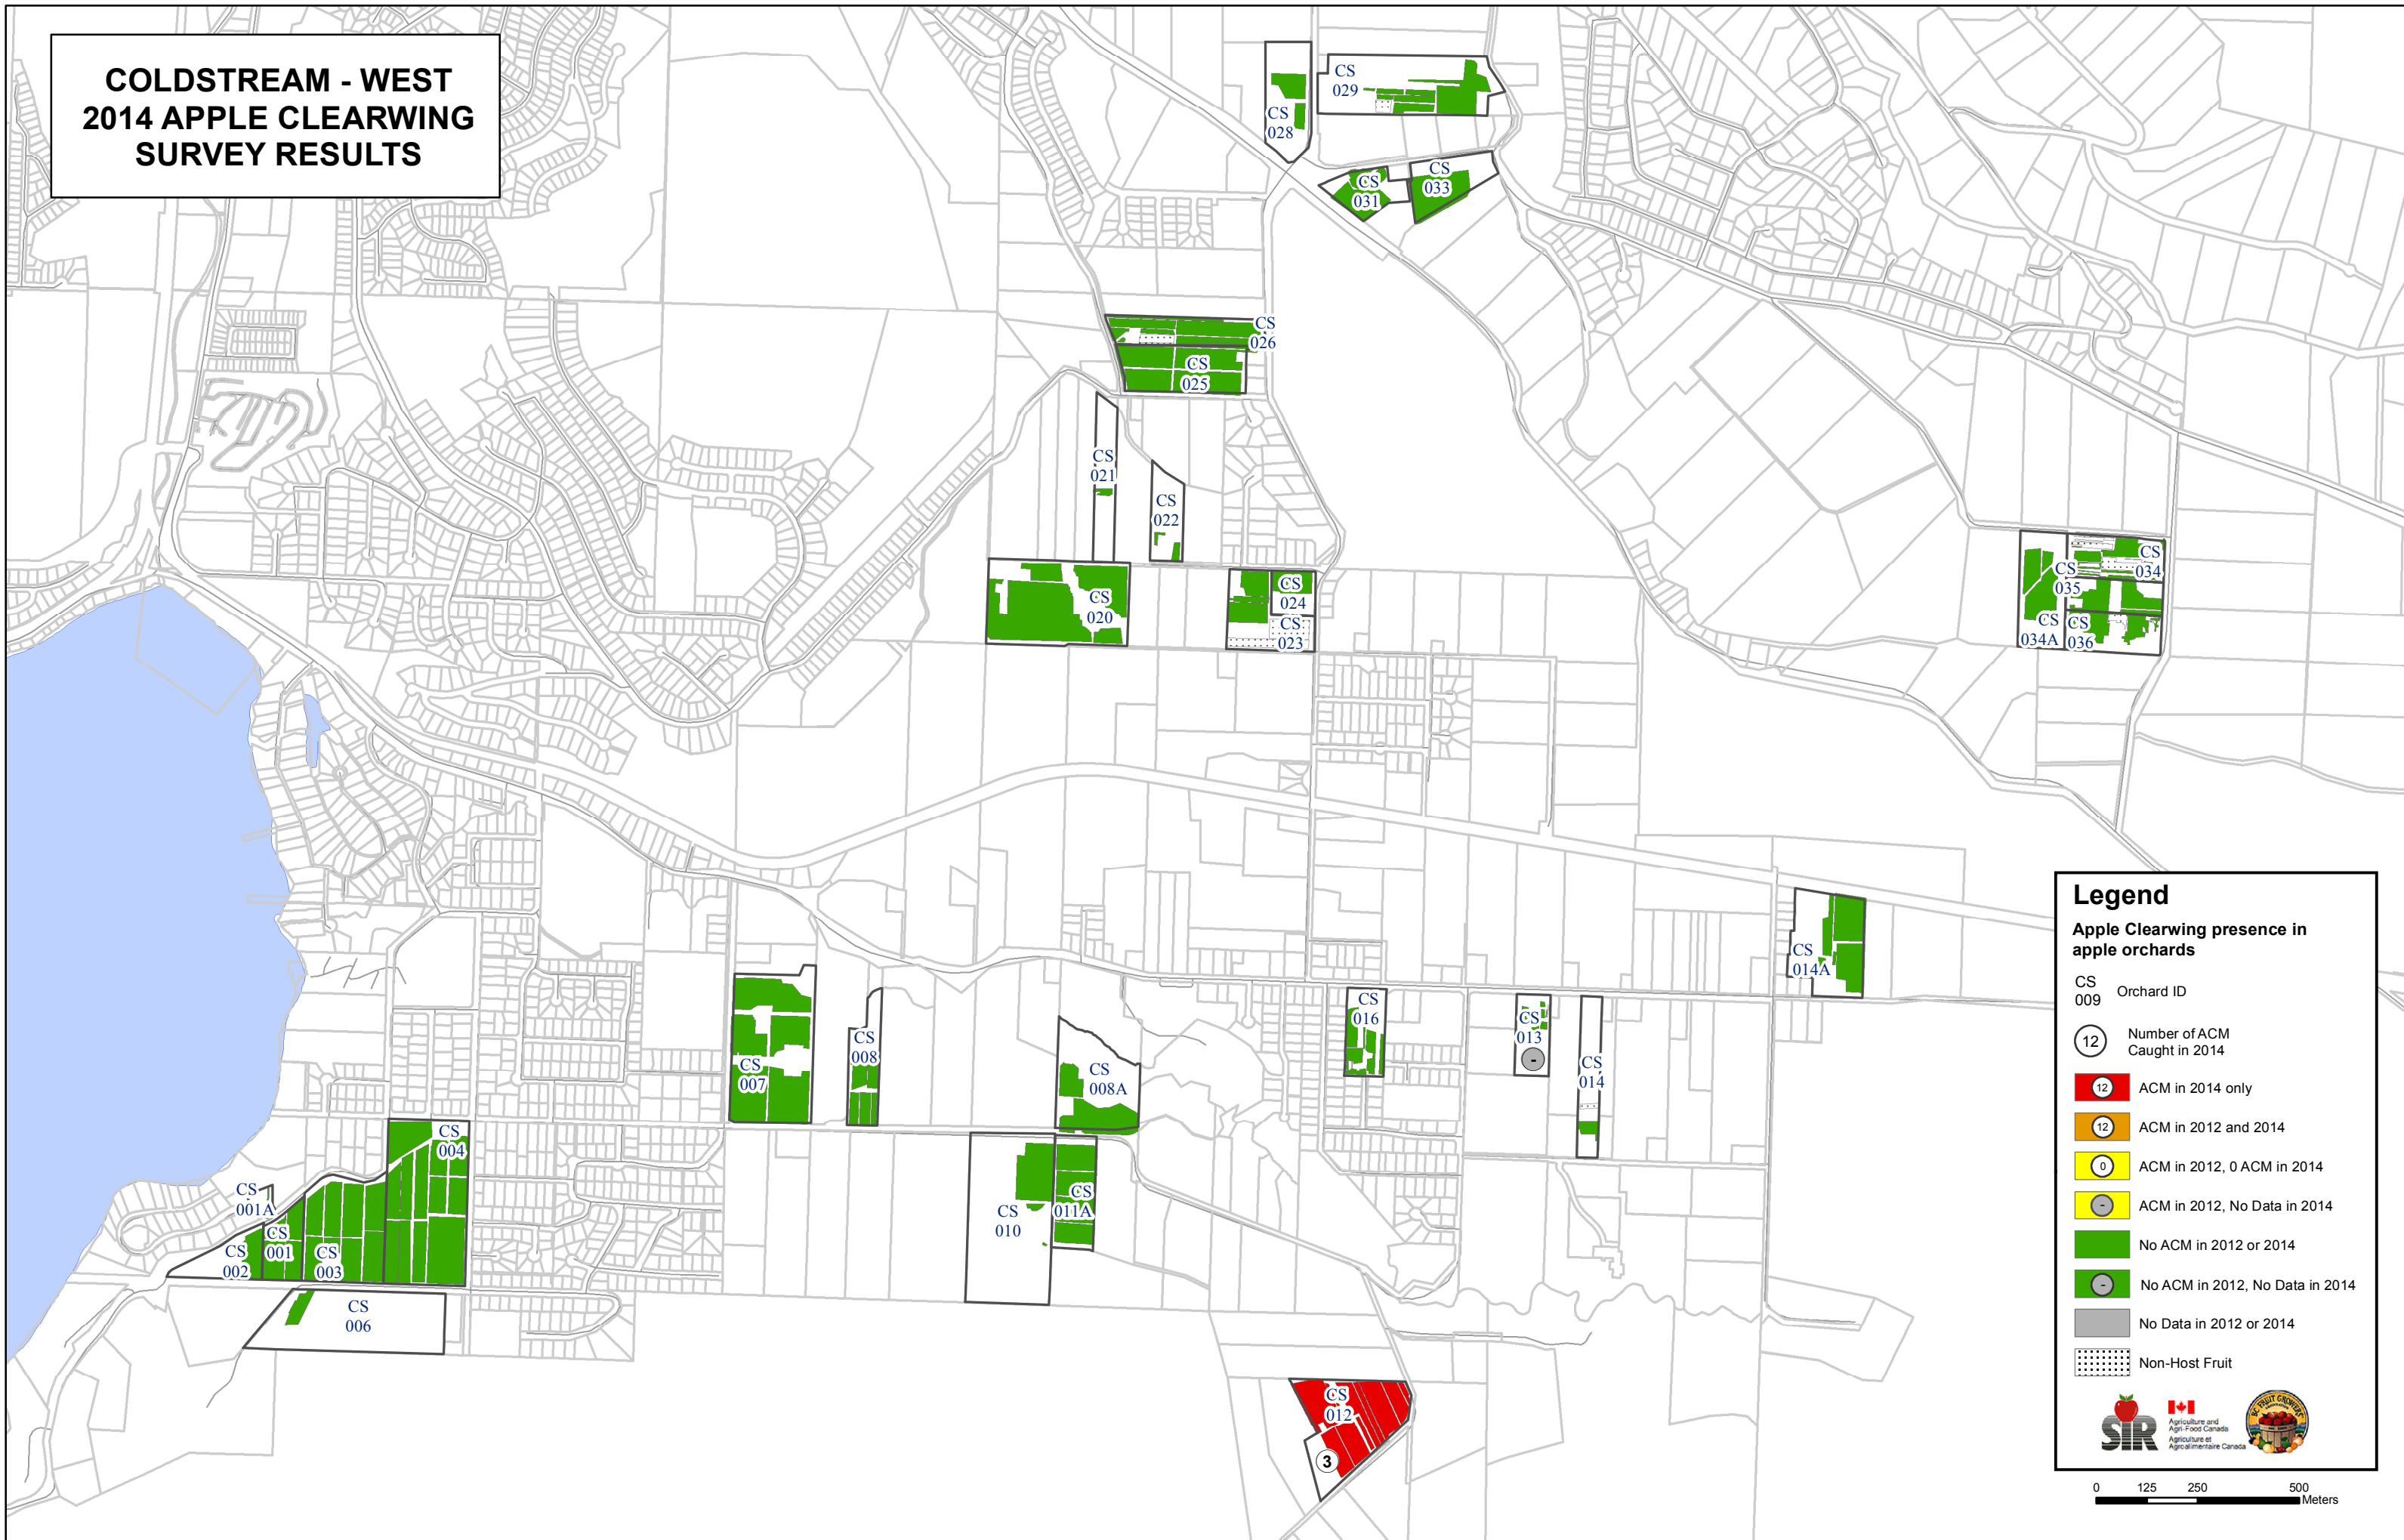

# COLDSTREAM - WEST 2014 APPLE CLEARWING SURVEY RESULTS

### Legend

**Apple Clearwing presence in apple orchards**

- CS Orchard ID
- 12 Number of ACM Caught in 2014
- 12 ACM in 2014 only
- 12 ACM in 2012 and 2014
- 0 ACM in 2012, 0 ACM in 2014
- 0 ACM in 2012, No Data in 2014
- No ACM in 2012 or 2014
- No ACM in 2012, No Data in 2014
- No Data in 2012 or 2014
- Non-Host Fruit