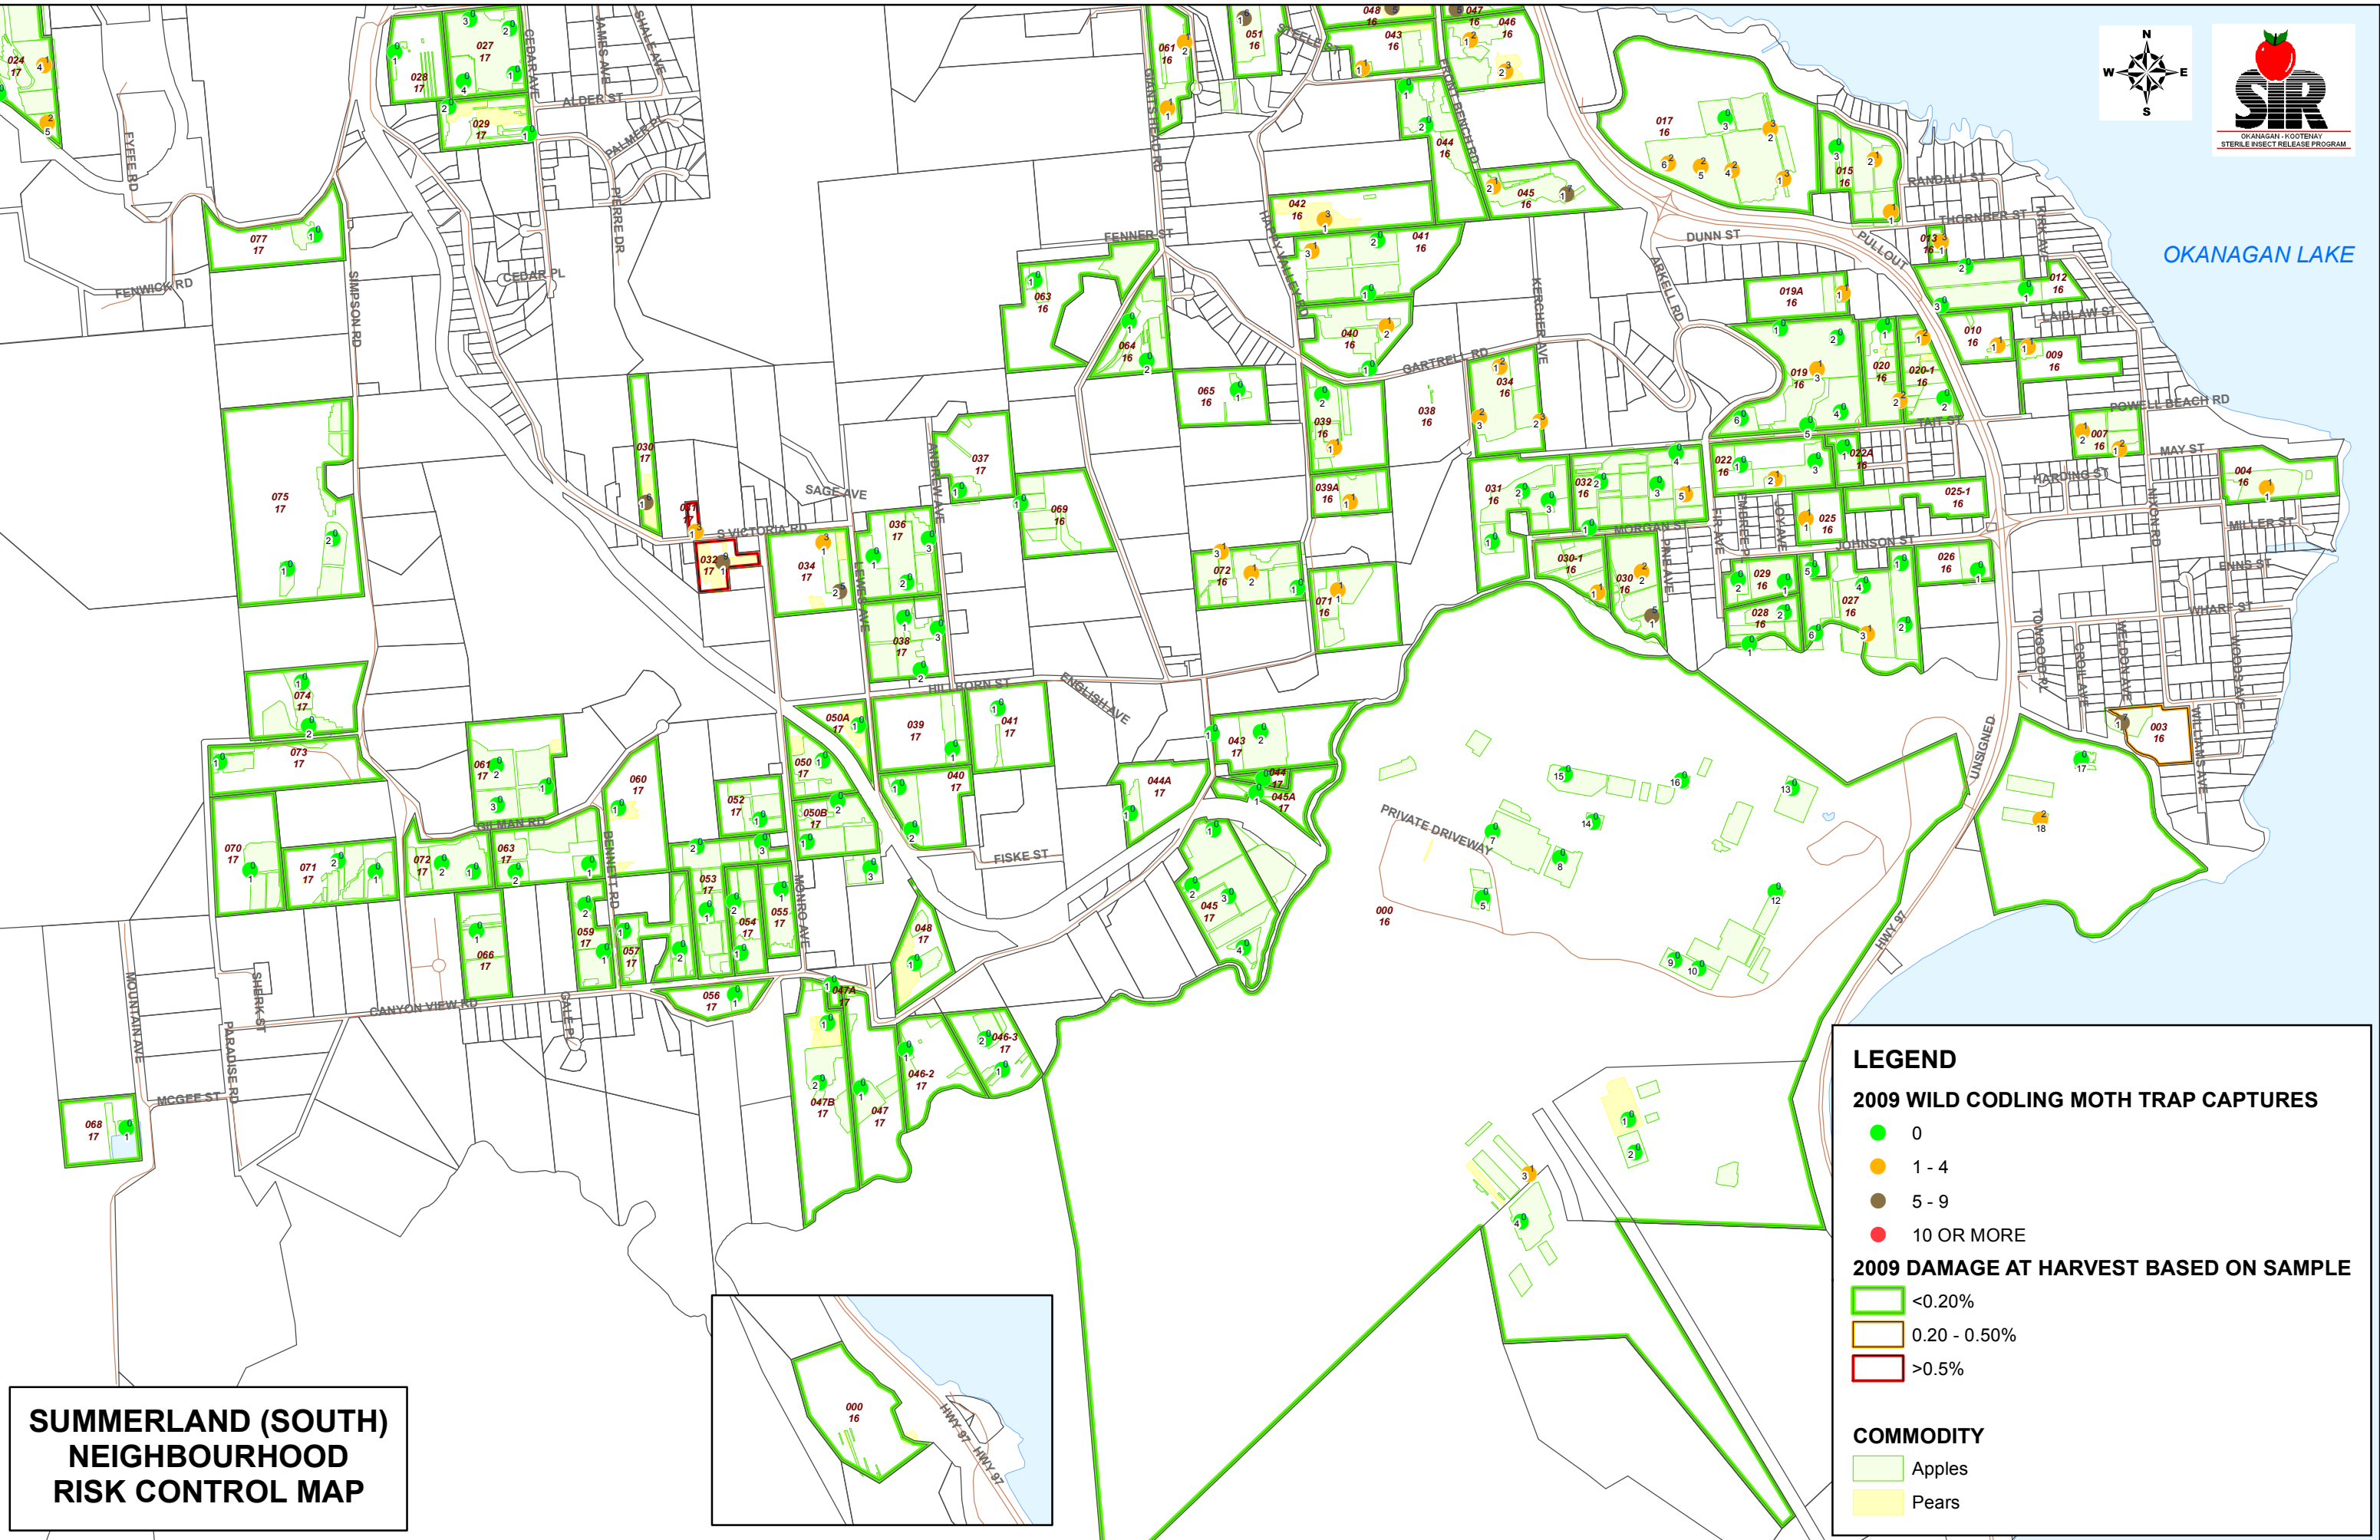

OKANAGAN LAKE

**SUMMERLAND (SOUTH)
NEIGHBOURHOOD
RISK CONTROL MAP**

LEGEND

2009 WILD CODLING MOTH TRAP CAPTURES

- 0
- 1 - 4
- 5 - 9
- 10 OR MORE

2009 DAMAGE AT HARVEST BASED ON SAMPLE

- <0.20%
- 0.20 - 0.50%
- >0.5%

COMMODITY

- Apples
- Pears