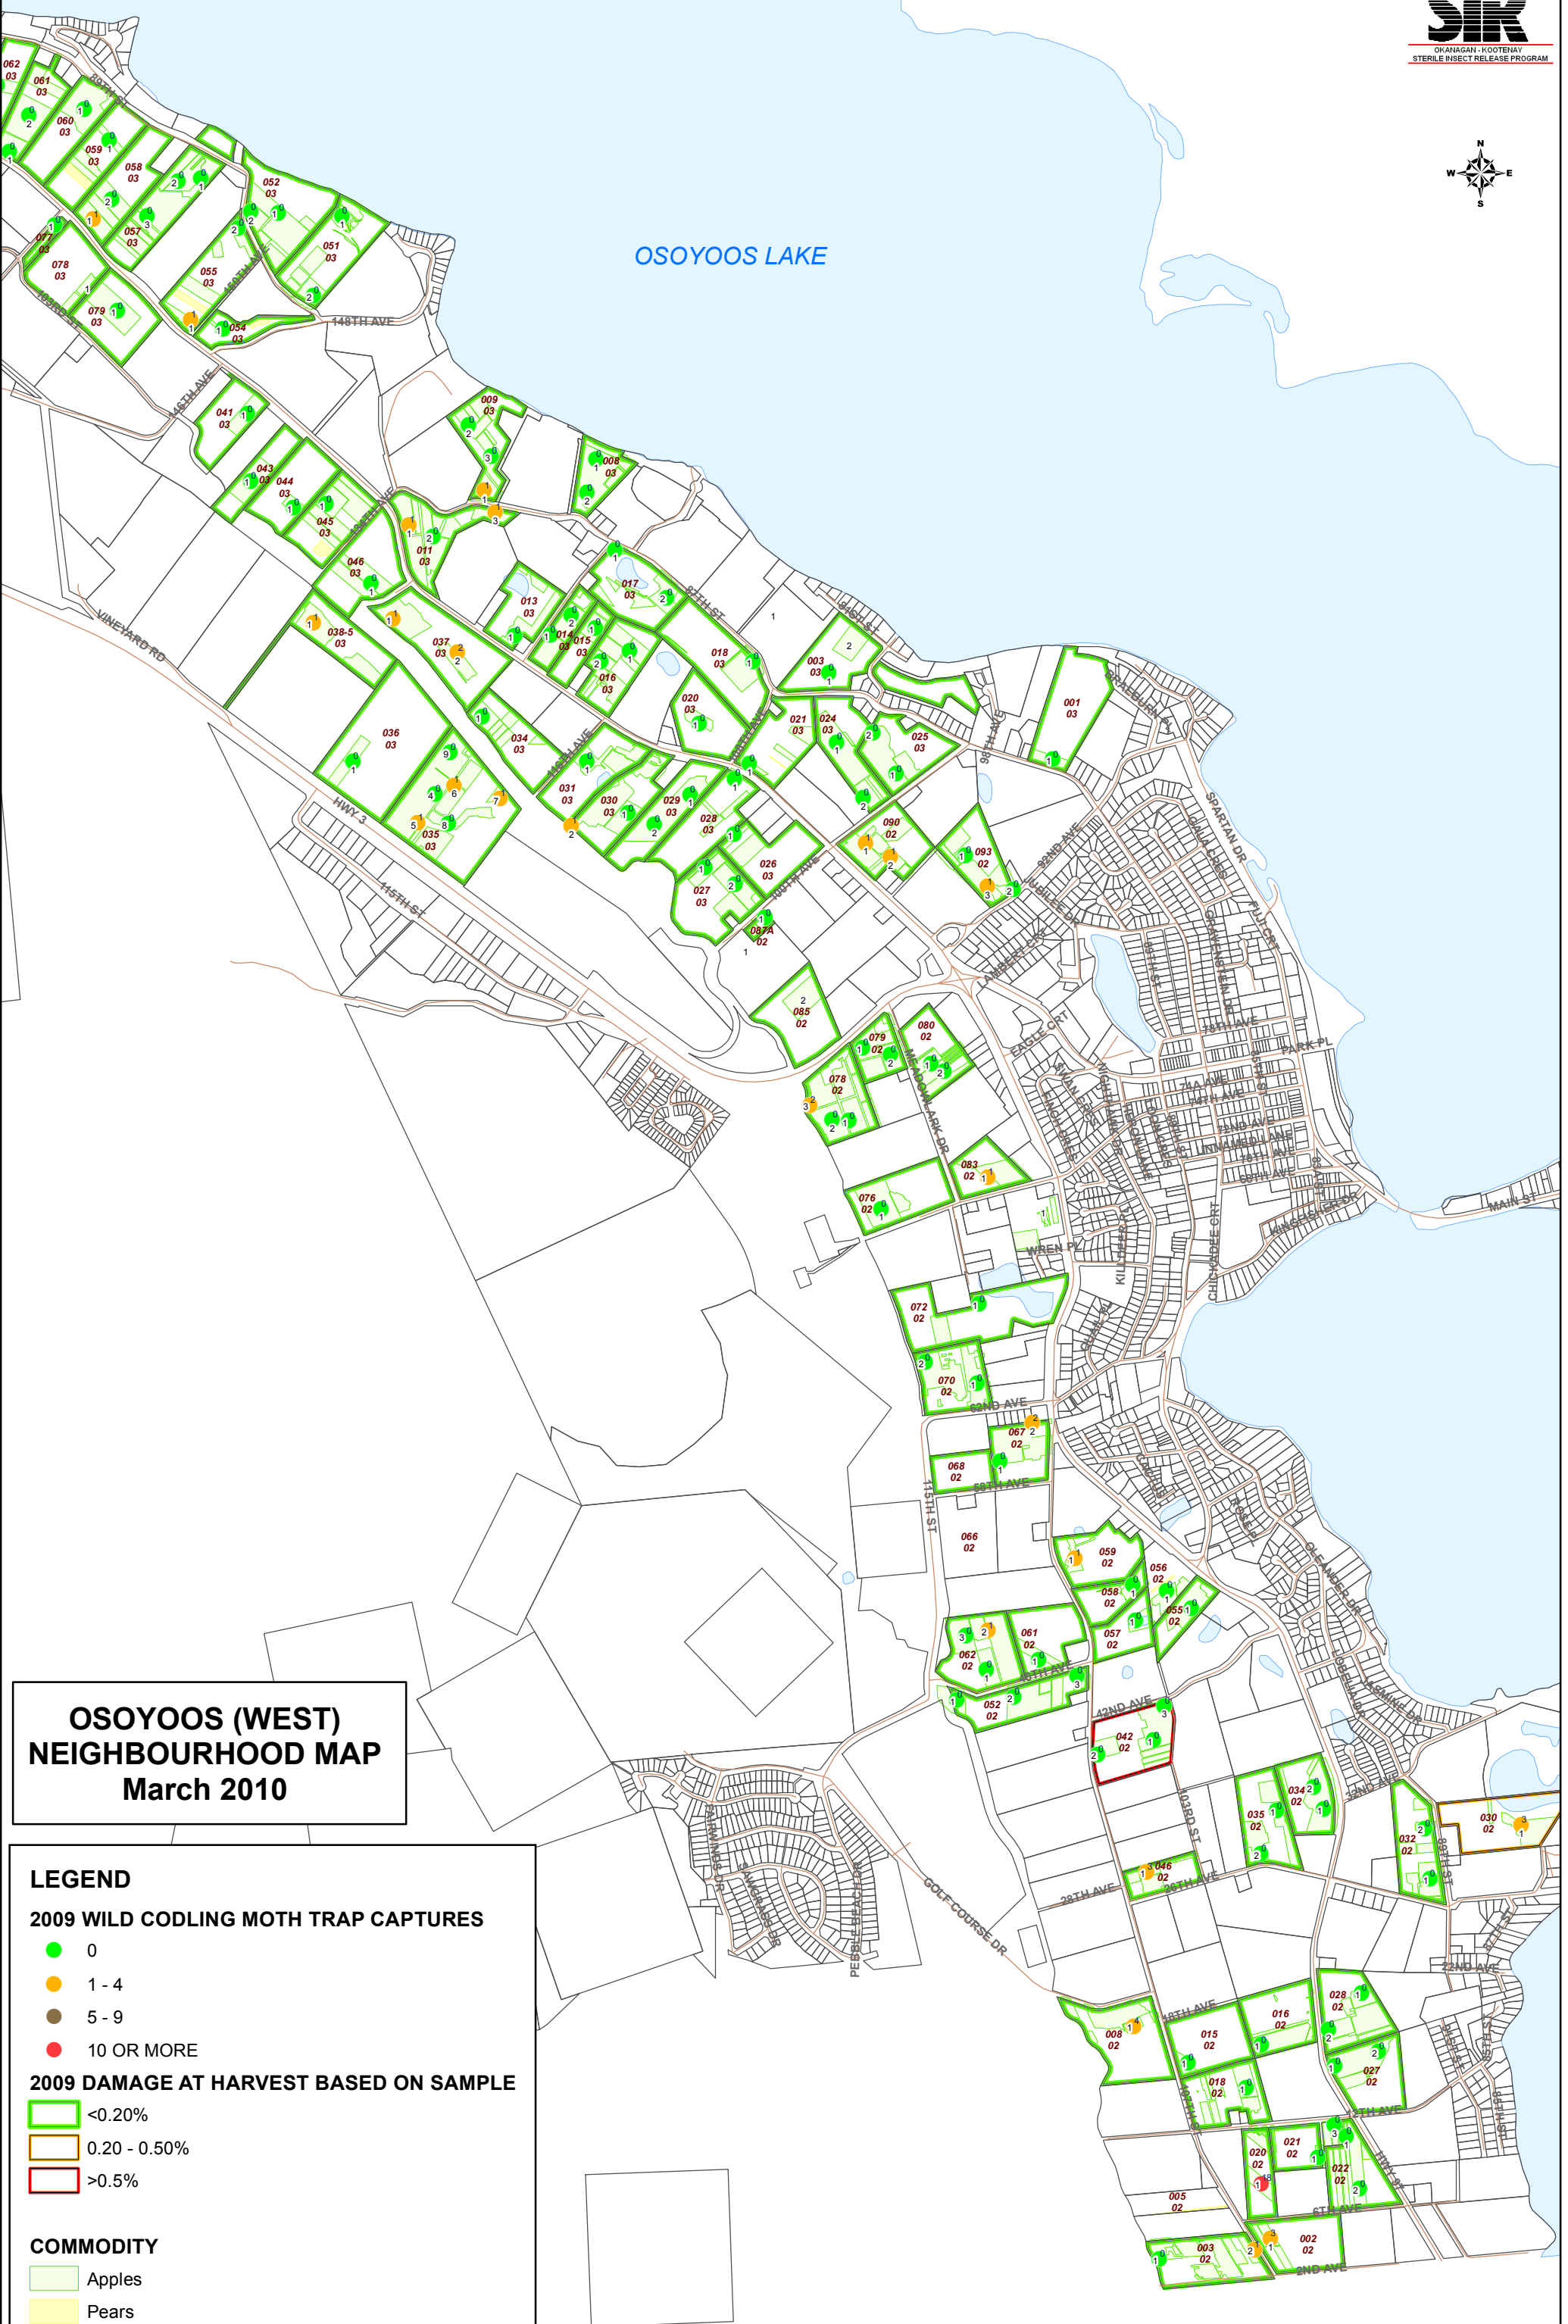

OSOYOOS LAKE

**OSOYOOS (WEST)  
NEIGHBOURHOOD MAP  
March 2010**

**LEGEND**

**2009 WILD CODLING MOTH TRAP CAPTURES**

- 0
- 1 - 4
- 5 - 9
- 10 OR MORE

**2009 DAMAGE AT HARVEST BASED ON SAMPLE**

- <0.20%
- 0.20 - 0.50%
- >0.5%

**COMMODITY**

- Apples
- Pears