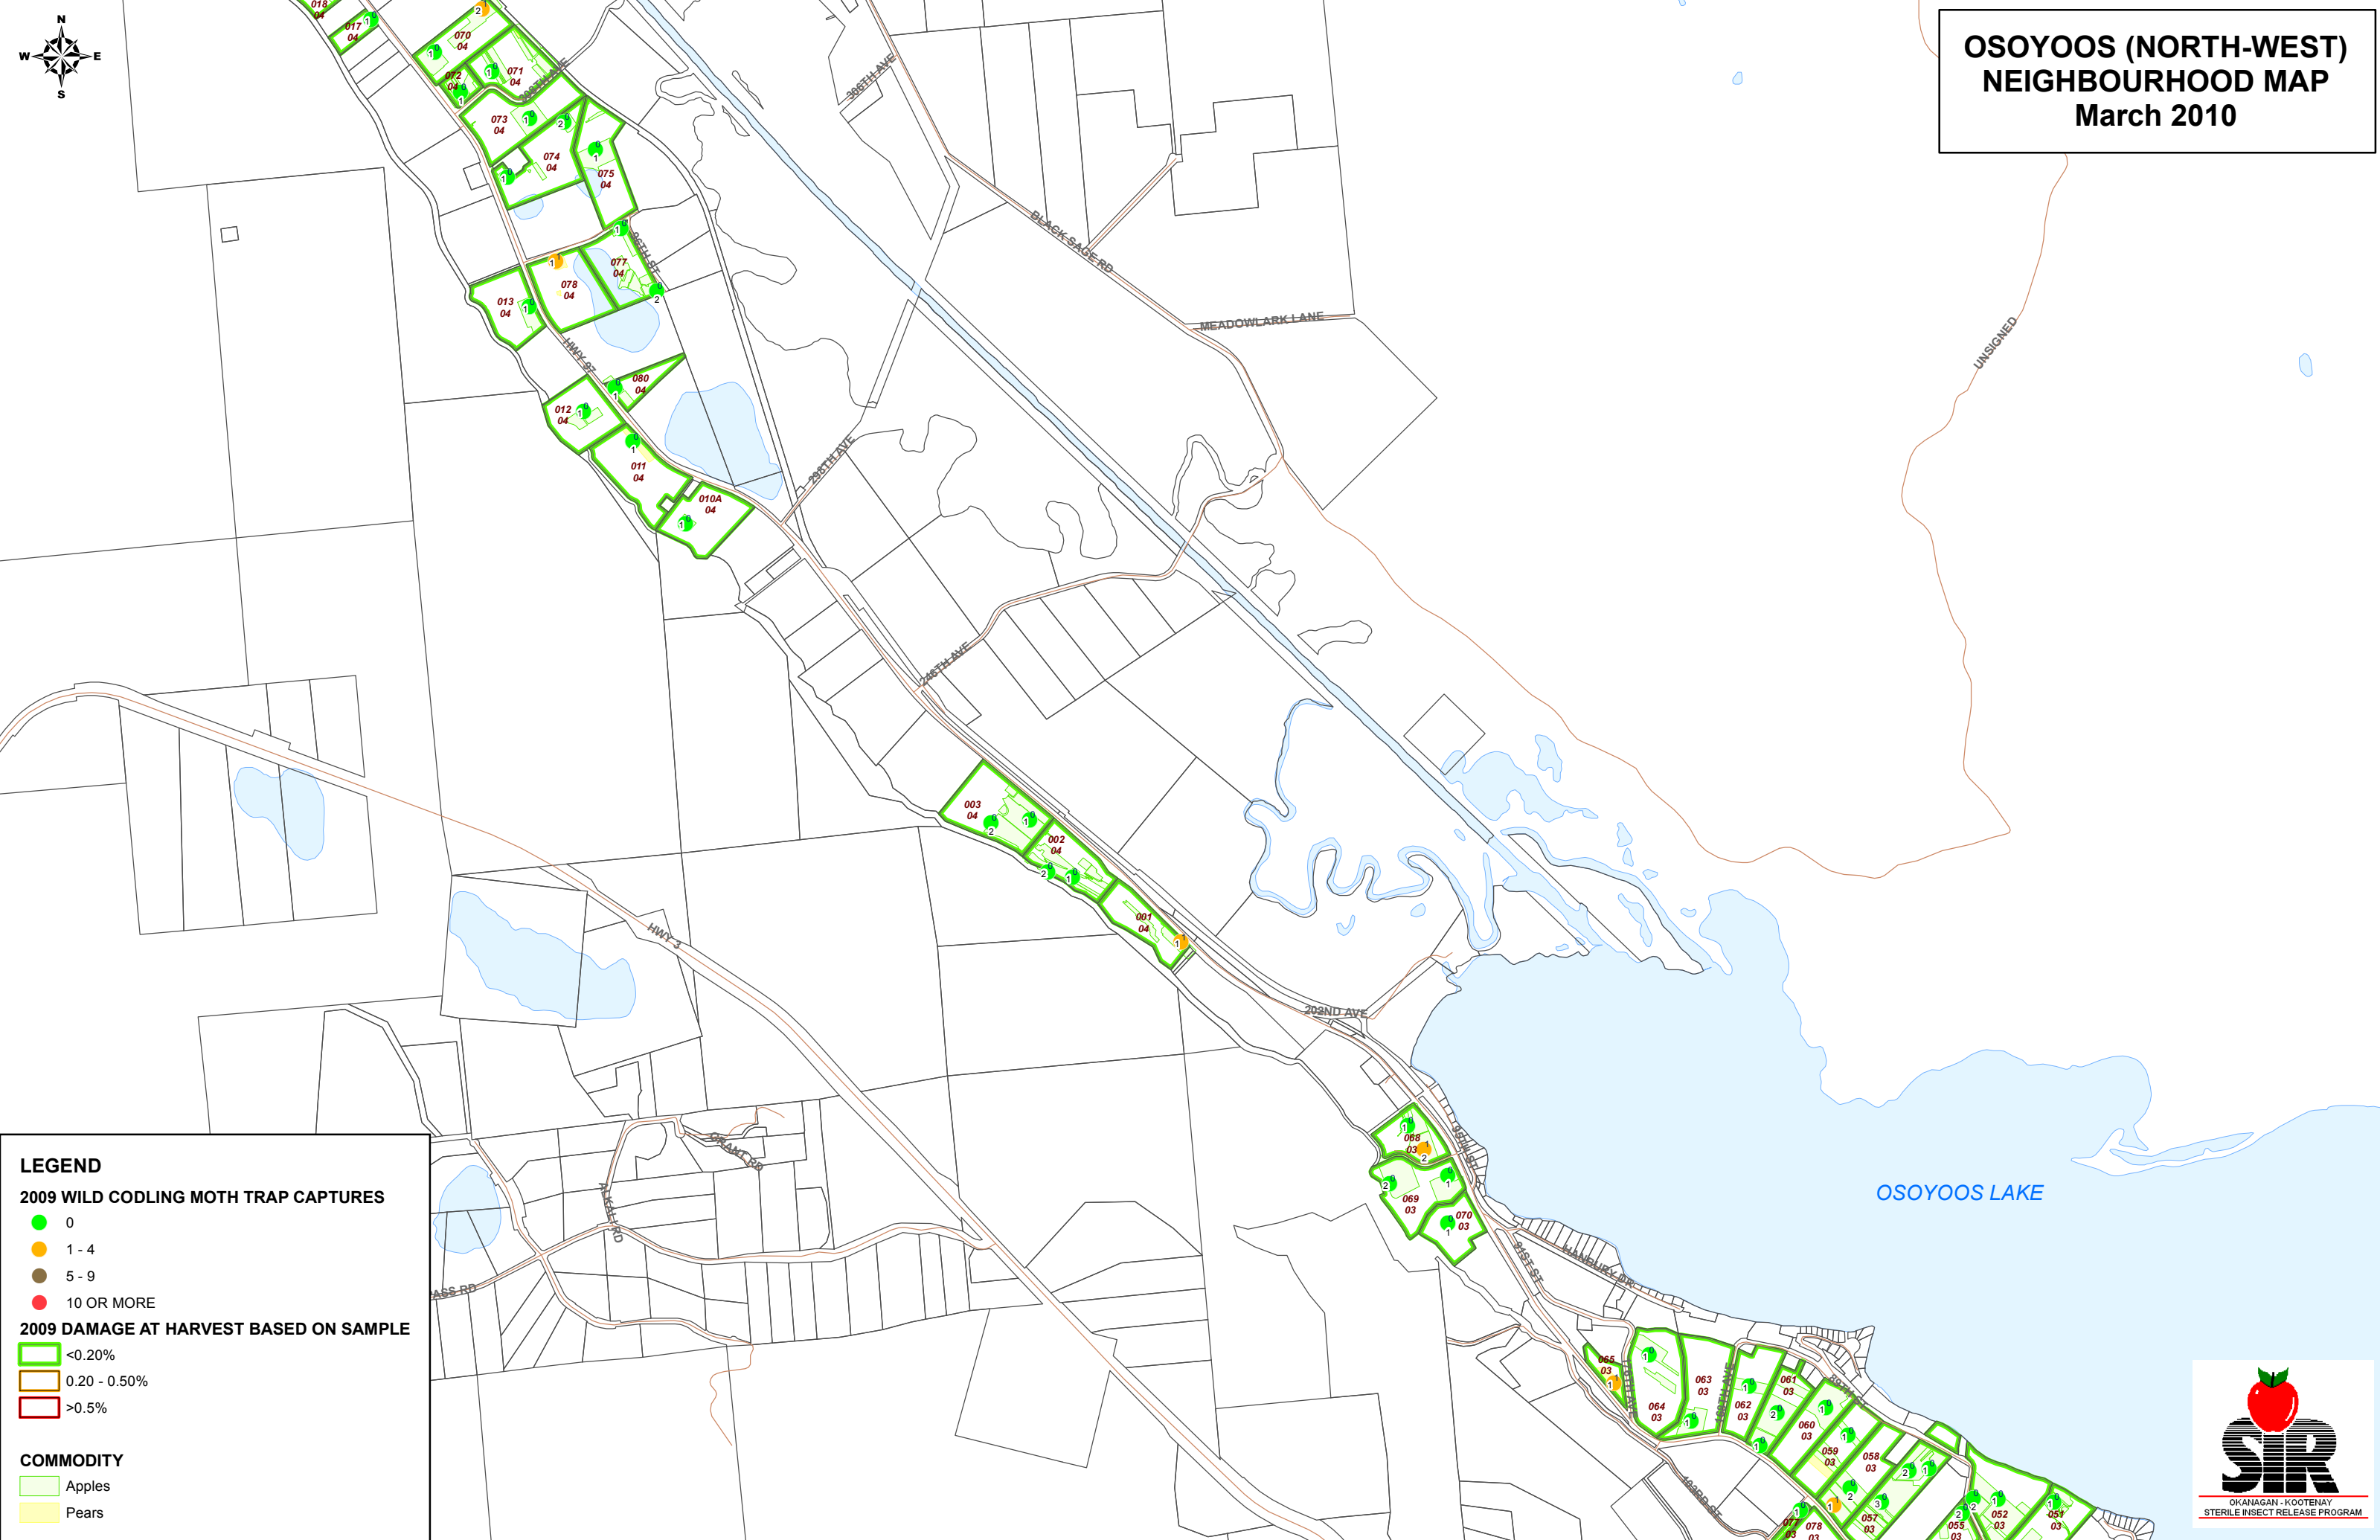

**OSOYOOS (NORTH-WEST)
NEIGHBOURHOOD MAP
March 2010**

LEGEND

2009 WILD CODLING MOTH TRAP CAPTURES

- 0
- 1 - 4
- 5 - 9
- 10 OR MORE

2009 DAMAGE AT HARVEST BASED ON SAMPLE

- <0.20%
- 0.20 - 0.50%
- >0.5%

COMMODITY

- Apples
- Pears

OSOYOOS LAKE