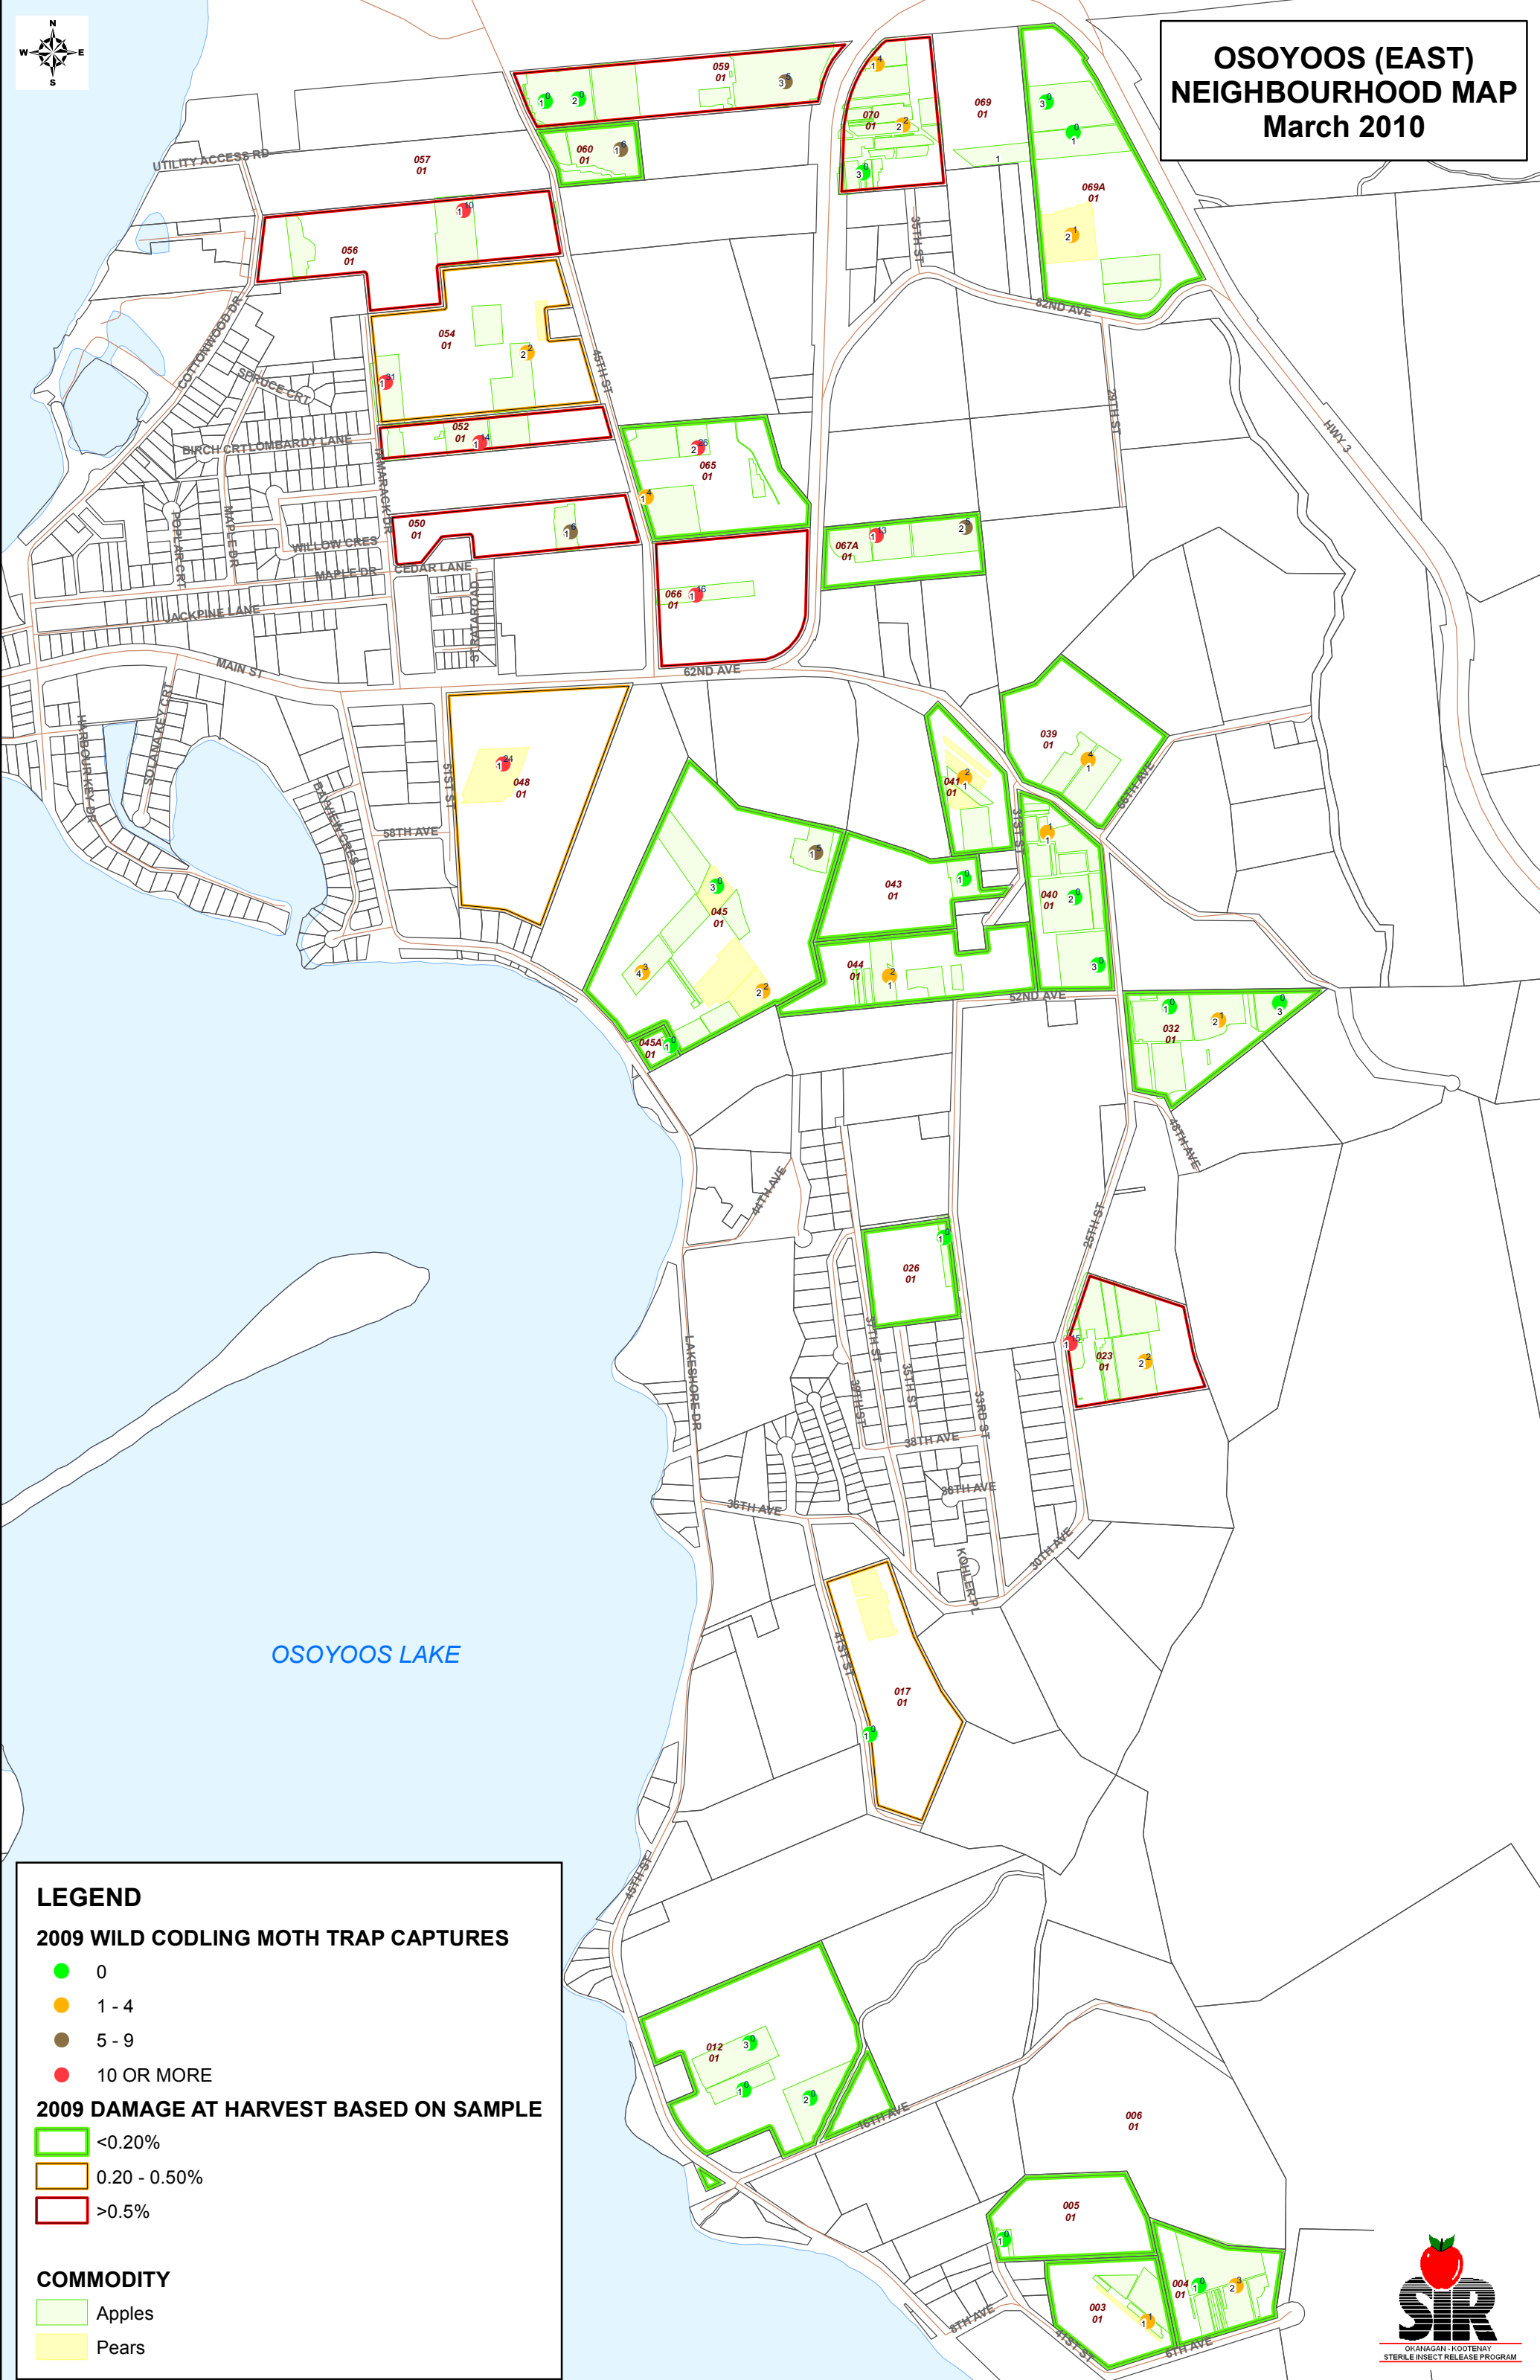

# OSOYOOS (EAST) NEIGHBOURHOOD MAP March 2010

## LEGEND

### 2009 WILD CODLING MOTH TRAP CAPTURES

- 0
- 1 - 4
- 5 - 9
- 10 OR MORE

### COMMODITY

- Apples
- Pears