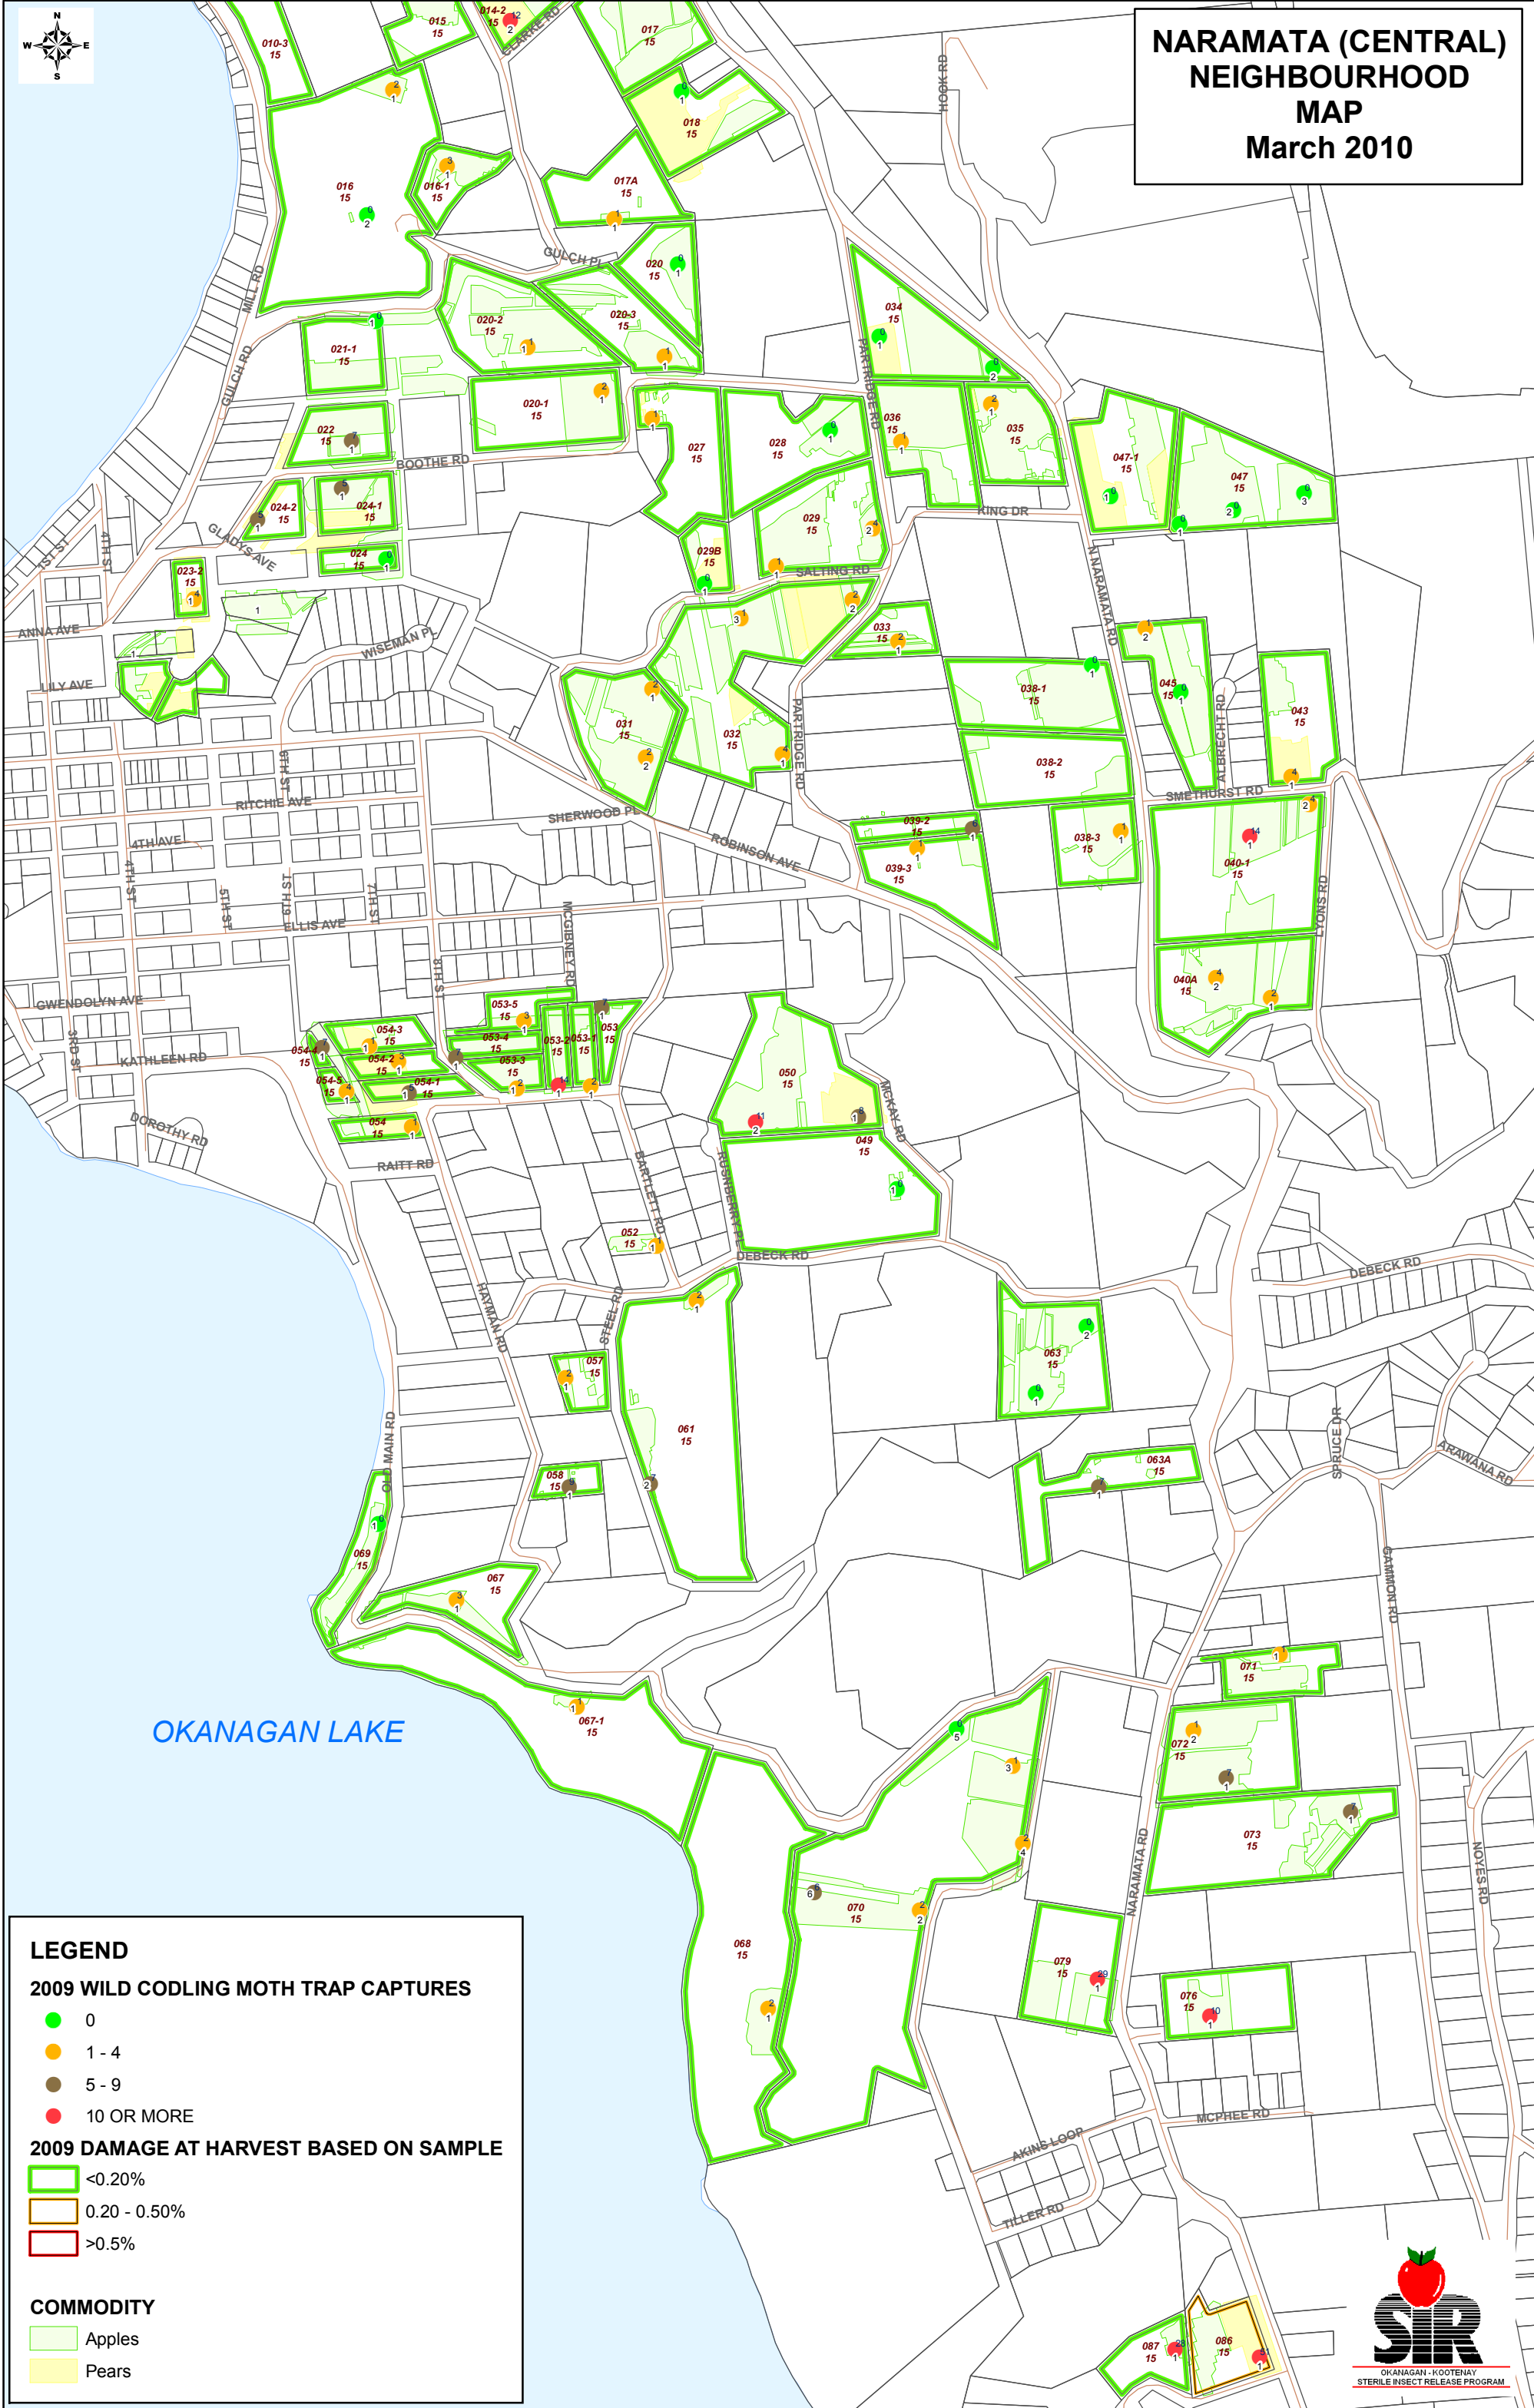

NARAMATA (CENTRAL) NEIGHBOURHOOD MAP March 2010

LEGEND

2009 WILD CODLING MOTH TRAP CAPTURES

- 0
- 1 - 4
- 5 - 9
- 10 OR MORE

2009 DAMAGE AT HARVEST BASED ON SAMPLE

- <0.20%
- 0.20 - 0.50%
- >0.5%

COMMODITY

- Apples
- Pears