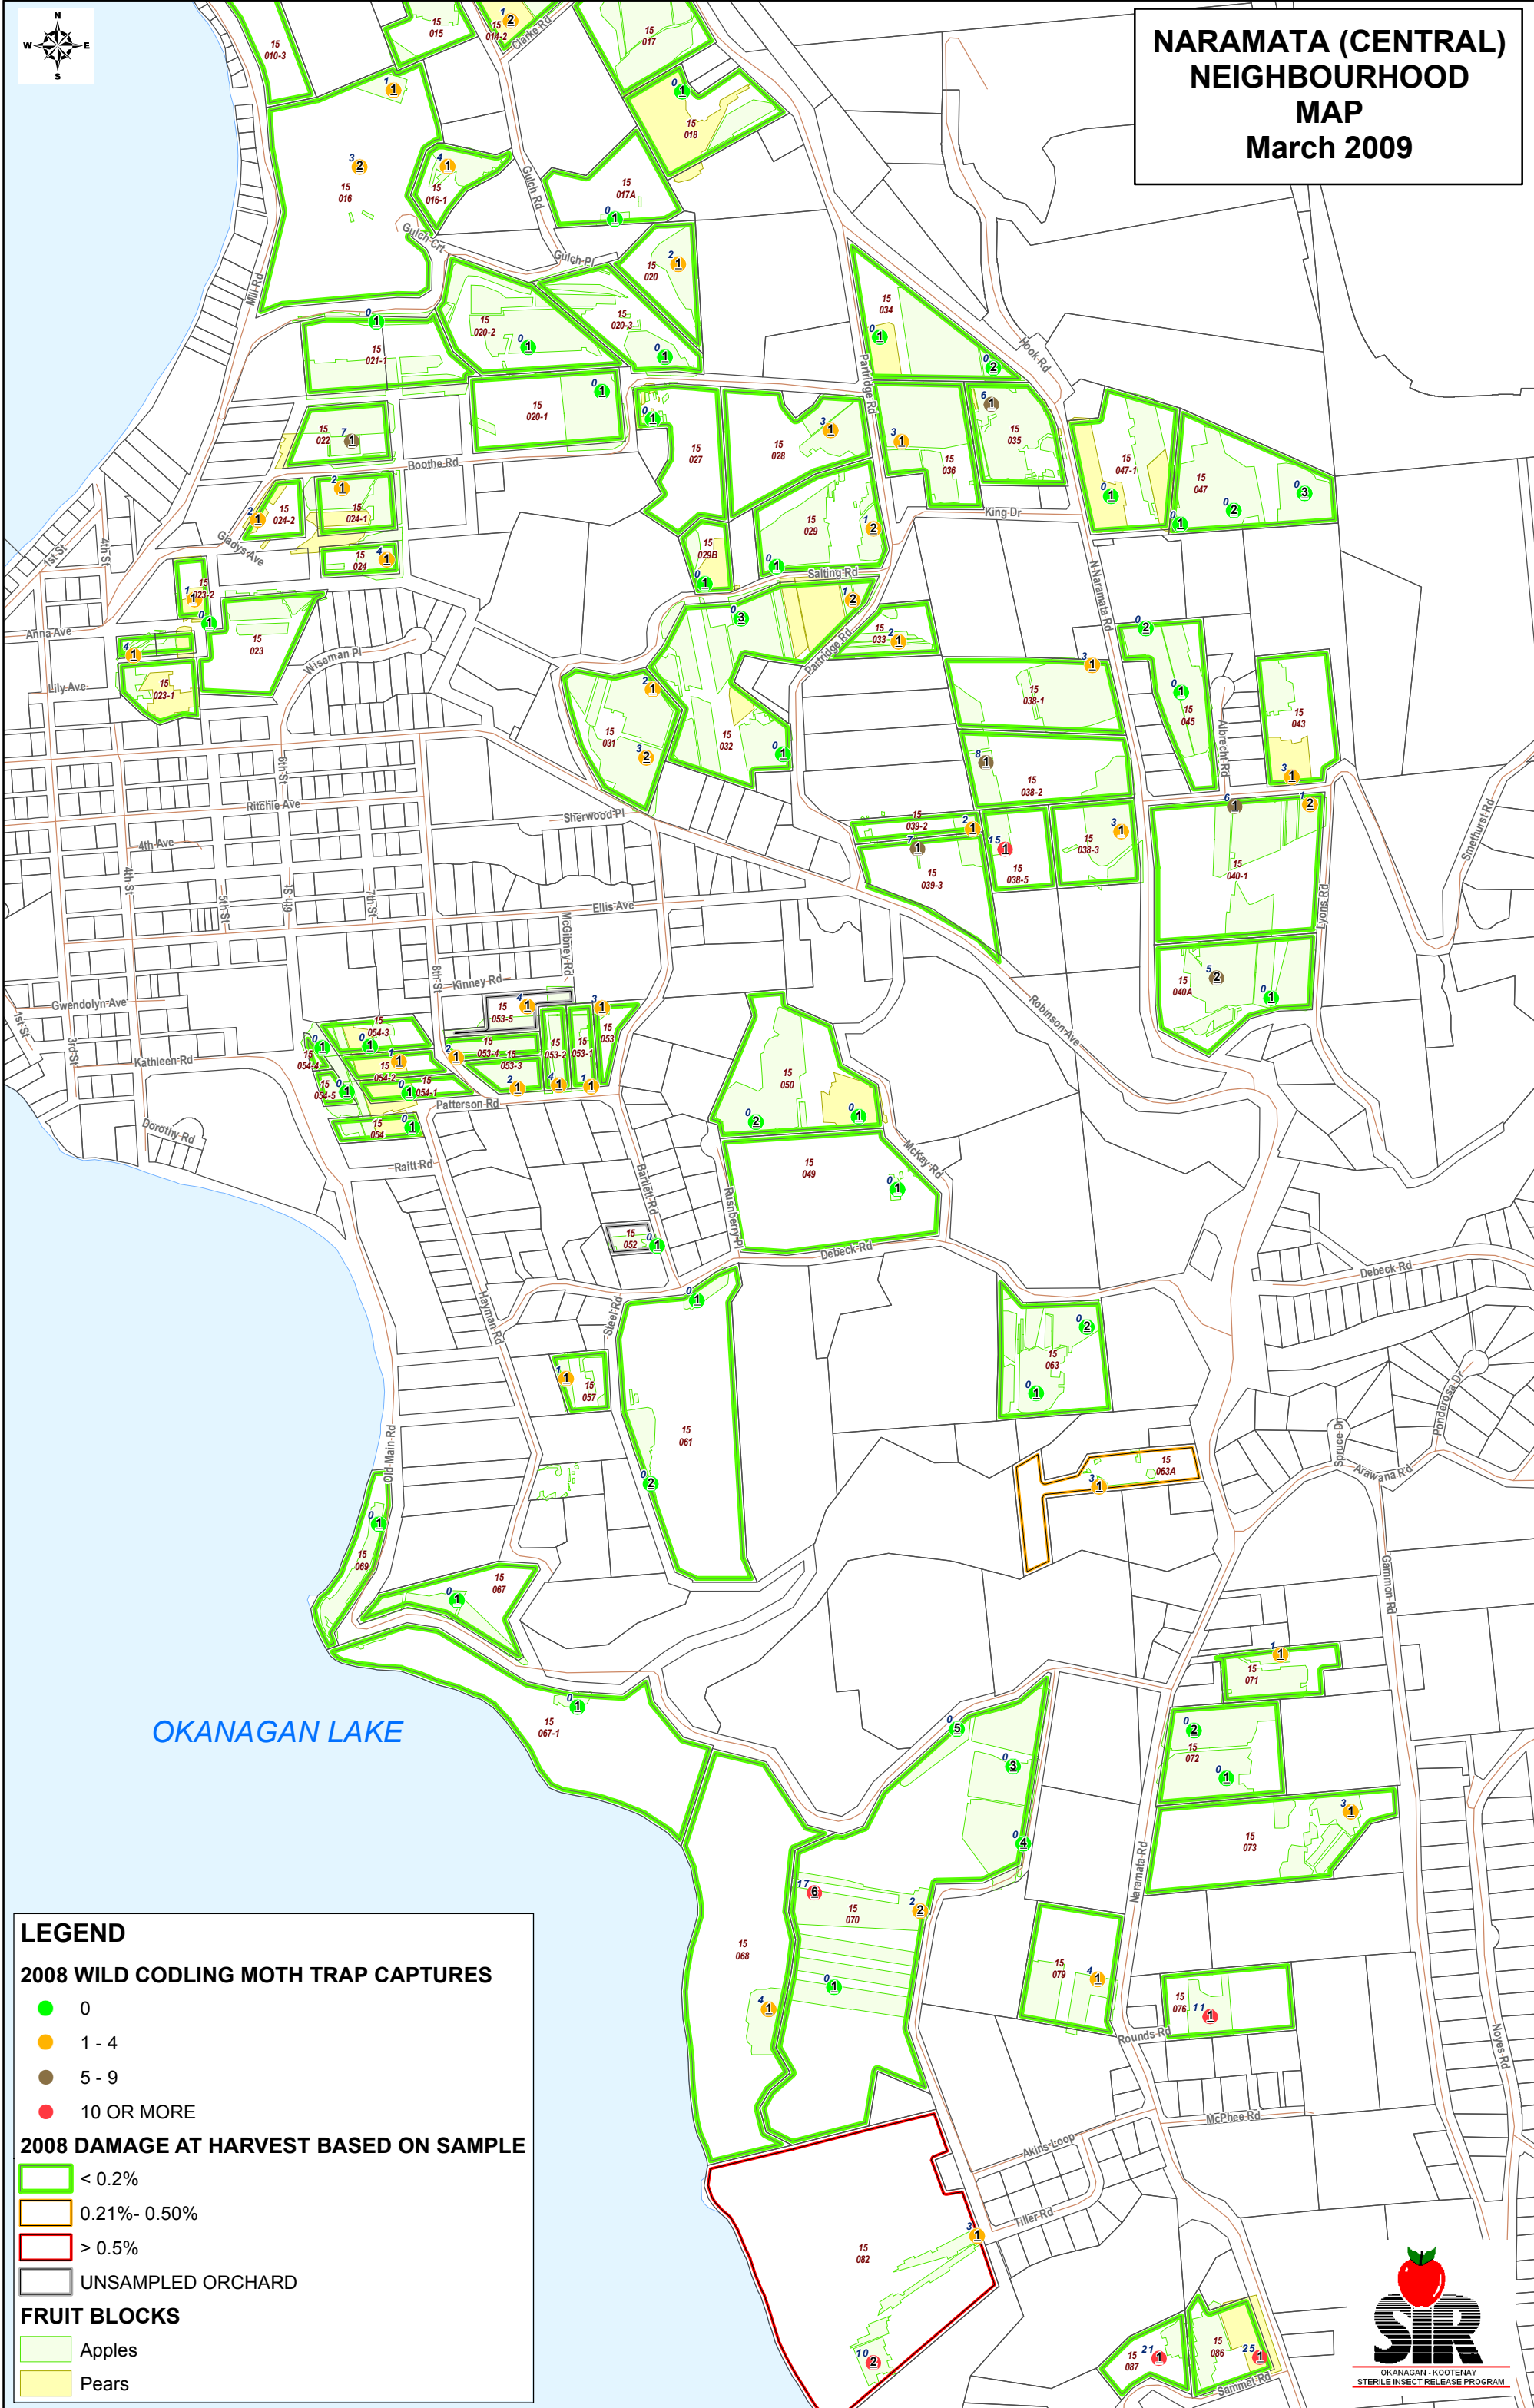

NARAMATA (CENTRAL) NEIGHBOURHOOD MAP March 2009

LEGEND

2008 WILD CODLING MOTH TRAP CAPTURES

- 0
- 1 - 4
- 5 - 9
- 10 OR MORE

2008 DAMAGE AT HARVEST BASED ON SAMPLE

- < 0.2%
- 0.21%- 0.50%
- > 0.5%
- UNSAMPLED ORCHARD

FRUIT BLOCKS

- Apples
- Pears